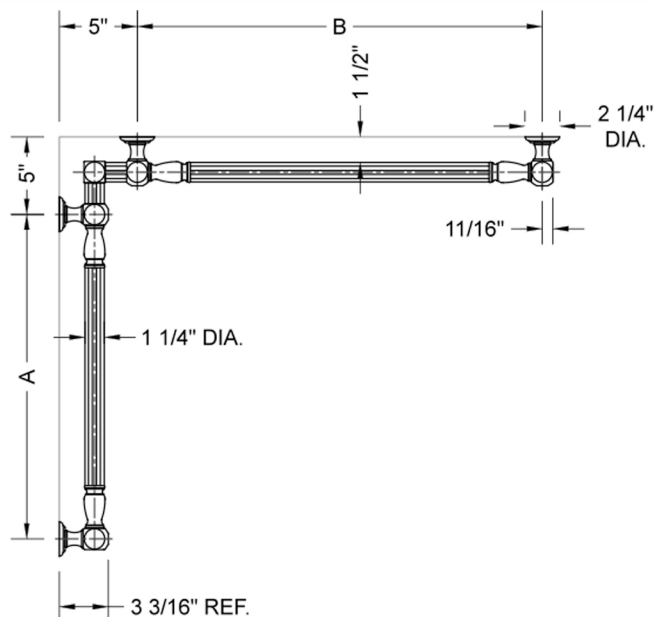

G21 16" x 36" Inside Corner Grab Bar

Model #: G21-16-36-IC-

FEATURES:

- ADA compliant when properly installed
- All brass construction, fully polished & plated
- All grab bars can be custom sized. Contact JACLO for pricing & availability
- Optional handshower sliders and toilet paper/wash cloth holders can be added only upon initial order
- Grab bars over 32" REQUIRE a middle post

SPECIFICATION DRAWING:

BRASS LUXURY GRAB BAR							
PART. #	DESCRIPTION	A	B	PART. #	DESCRIPTION	A	B
G21-12-12-IC	CENTER OF POST	12"	12"	G21-24-36-IC	CENTER OF POST	24"	36"
G21-12-16-IC	CENTER OF POST	12"	16"	G21-24-48-IC	CENTER OF POST	24"	48"
G21-12-24-IC	CENTER OF POST	12"	24"	G21-24-60-IC	CENTER OF POST	24"	60"
G21-12-32-IC	CENTER OF POST	12"	32"				
				G21-32-32-IC	CENTER OF POST	32"	32"
G21-12-36-IC	CENTER OF POST	12"	36"	G21-32-36-IC	CENTER OF POST	32"	36"
G21-12-48-IC	CENTER OF POST	12"	48"	G21-32-48-IC	CENTER OF POST	32"	48"
G21-12-60-IC	CENTER OF POST	12"	60"	G21-32-60-IC	CENTER OF POST	32"	60"
G21-16-16-IC	CENTER OF POST	16"	16"	G21-36-36-IC	CENTER OF POST	36"	36"
G21-16-24-IC	CENTER OF POST	16"	24"	G21-36-48-IC	CENTER OF POST	36"	48"
G21-16-32-IC	CENTER OF POST	16"	32"	G21-36-60-IC	CENTER OF POST	36"	60"
G21-16-36-IC	CENTER OF POST	16"	36"	G21-48-48-IC	CENTER OF POST	48"	48"
G21-16-48-IC	CENTER OF POST	16"	48"	G21-48-60-IC	CENTER OF POST	48"	60"
G21-16-60-IC	CENTER OF POST	16"	60"				
				G21-60-60-IC	CENTER OF POST	60"	60"
G21-24-24-IC	CENTER OF POST	24"	24"				
G21-24-32-IC	CENTER OF POST	24"	32"				