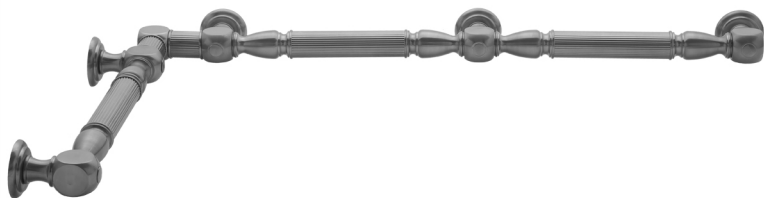

G21 16" x 36" Inside Corner Grab Bar

Model #: G21-16-36-IC-

FEATURES:

- ADA compliant when properly installed
- All brass construction, fully polished & plated
- All grab bars can be custom sized. Contact JACLO for pricing & availability
- Optional handshower sliders and toilet paper/wash cloth holders can be added only upon initial order
- Grab bars over 32" REQUIRE a middle post

AVAILABLE FINISHES:

Polished Chrome (PCH)	Satin Chrome (SC)	Bronze Umber (BU)
Satin Nickel (SN)	Pewter (PEW)	Caramel Bronze (CB)
Polished Nickel (PN)	Antique Brass (AB)	Antique Copper (ACU)
Oil-Rubbed Bronze (ORB)	Polished Brass (PB)	Polished Copper (PCU)
Vintage Bronze (VB)	Satin Brass (SB)	Matte Black (MBK)
Satin Gold (SG)	Polished Gold (PG)	Black Nickel (BKN)
Bombay Gold (BG)	Jewelers Gold (JG)	Europa Bronze (EB)
White (WH)	Sedona Beige (SDB)	Tristan Brass (TB)
Unlacquered Brass (ULB)	Satin Cooper (SCU)	