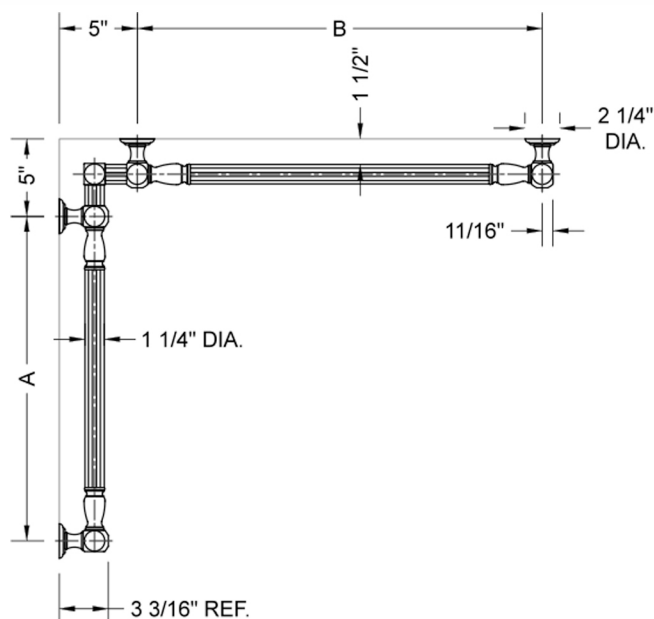

G21 16" x 32" Inside Corner Grab Bar

Model #: **G21-16-32-IC-**

FEATURES:

- ADA compliant when properly installed
- All brass construction, fully polished & plated
- All grab bars can be custom sized. Contact JACLO for pricing & availability
- Optional handshower sliders and toilet paper/wash cloth holders can be added only upon initial order
- Grab bars over 32" REQUIRE a middle post

SPECIFICATION DRAWING:

BRASS LUXURY GRAB BAR							
PART. #	DESCRIPTION	A	B	PART. #	DESCRIPTION	A	B
G21-12-12-IC	CENTER OF POST	12"	12"	G21-24-36-IC	CENTER OF POST	24"	36"
G21-12-16-IC	CENTER OF POST	12"	16"	G21-24-48-IC	CENTER OF POST	24"	48"
G21-12-24-IC	CENTER OF POST	12"	24"	G21-24-60-IC	CENTER OF POST	24"	60"
G21-12-32-IC	CENTER OF POST	12"	32"				
				G21-32-32-IC	CENTER OF POST	32"	32"
G21-12-36-IC	CENTER OF POST	12"	36"	G21-32-36-IC	CENTER OF POST	32"	36"
G21-12-48-IC	CENTER OF POST	12"	48"	G21-32-48-IC	CENTER OF POST	32"	48"
G21-12-60-IC	CENTER OF POST	12"	60"	G21-32-60-IC	CENTER OF POST	32"	60"
G21-16-16-IC	CENTER OF POST	16"	16"	G21-36-36-IC	CENTER OF POST	36"	36"
G21-16-24-IC	CENTER OF POST	16"	24"	G21-36-48-IC	CENTER OF POST	36"	48"
G21-16-32-IC	CENTER OF POST	16"	32"	G21-36-60-IC	CENTER OF POST	36"	60"
G21-16-36-IC	CENTER OF POST	16"	36"	G21-48-48-IC	CENTER OF POST	48"	48"
G21-16-48-IC	CENTER OF POST	16"	48"	G21-48-60-IC	CENTER OF POST	48"	60"
G21-16-60-IC	CENTER OF POST	16"	60"				
				G21-60-60-IC	CENTER OF POST	60"	60"
G21-24-24-IC	CENTER OF POST	24"	24"				
G21-24-32-IC	CENTER OF POST	24"	32"				