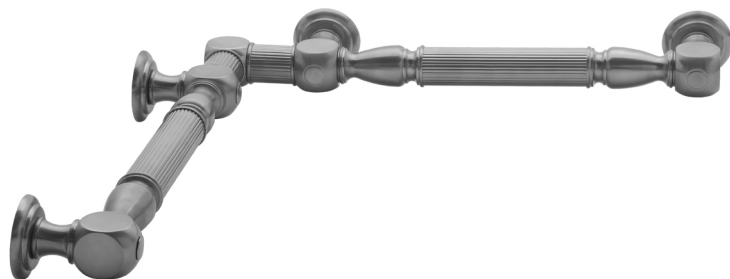

G21 16" x 32" Inside Corner Grab Bar

Model #: **G21-16-32-IC-**

FEATURES:

- ADA compliant when properly installed
- All brass construction, fully polished & plated
- All grab bars can be custom sized. Contact JACLO for pricing & availability
- Optional handshower sliders and toilet paper/wash cloth holders can be added only upon initial order
- Grab bars over 32" REQUIRE a middle post

AVAILABLE FINISHES:

Polished Chrome (PCH)	Satin Chrome (SC)	Bronze Umber (BU)
Satin Nickel (SN)	Pewter (PEW)	Caramel Bronze (CB)
Polished Nickel (PN)	Antique Brass (AB)	Antique Copper (ACU)
Oil-Rubbed Bronze (ORB)	Polished Brass (PB)	Polished Copper (PCU)
Vintage Bronze (VB)	Satin Brass (SB)	Matte Black (MBK)
Satin Gold (SG)	Polished Gold (PG)	Black Nickel (BKN)
Bombay Gold (BG)	Jewelers Gold (JG)	Europa Bronze (EB)
White (WH)	Sedona Beige (SDB)	Tristan Brass (TB)
Unlacquered Brass (ULB)	Satin Cooper (SCU)	