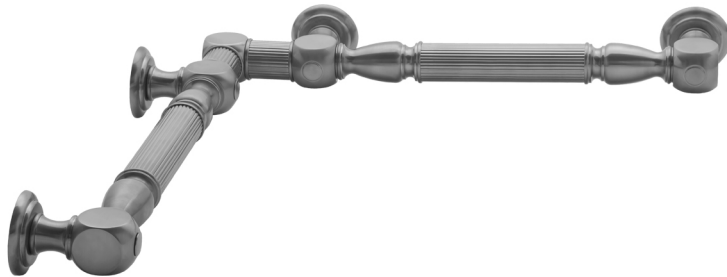

G21 16" x 24" Inside Corner Grab Bar Model #: G21-16-24-IC-

FEATURES:

- ADA compliant when properly installed
- All brass construction, fully polished & plated
- All grab bars can be custom sized. Contact JACLO for pricing & availability
- Optional handshower sliders and toilet paper/wash cloth holders can be added only upon initial order
- Grab bars over 32" REQUIRE a middle post

AVAILABLE FINISHES:

Polished Chrome (PCH)	Satin Chrome (SC)	Bronze Umber (BU)
Satin Nickel (SN)	Pewter (PEW)	Caramel Bronze (CB)
Polished Nickel (PN)	Antique Brass (AB)	Antique Copper (ACU)
Oil-Rubbed Bronze (ORB)	Polished Brass (PB)	Polished Copper (PCU)
Vintage Bronze (VB)	Satin Brass (SB)	Matte Black (MBK)
Satin Gold (SG)	Polished Gold (PG)	Black Nickel (BKN)
Bombay Gold (BG)	Jewelers Gold (JG)	Europa Bronze (EB)
White (WH)	Sedona Beige (SDB)	Tristan Brass (TB)
Unlacquered Brass (ULB)	Satin Cooper (SCU)	