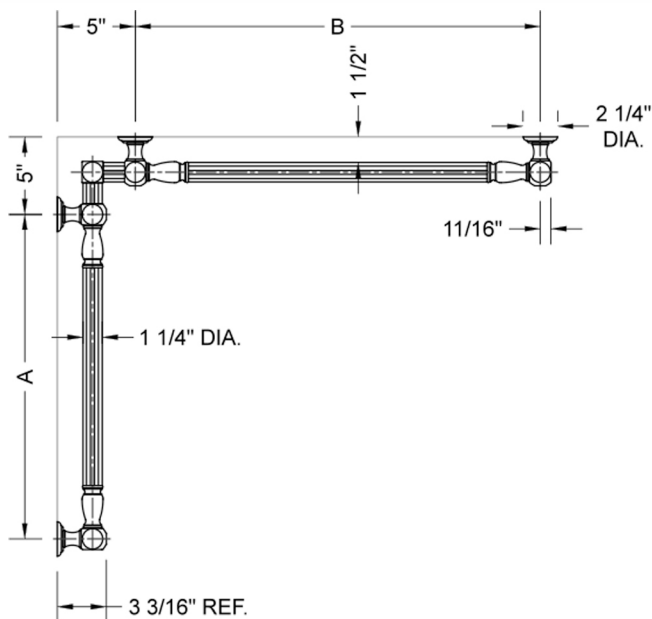

G21 16" x 24" Inside Corner Grab Bar Model #: G21-16-24-IC-

FEATURES:

- ADA compliant when properly installed
- All brass construction, fully polished & plated
- All grab bars can be custom sized. Contact JACLO for pricing & availability
- Optional handshower sliders and toilet paper/wash cloth holders can be added only upon initial order
- Grab bars over 32" REQUIRE a middle post

SPECIFICATION DRAWING:

BRASS LUXURY GRAB BAR							
PART. #	DESCRIPTION	A	B	PART. #	DESCRIPTION	A	B
G21-12-12-IC	CENTER OF POST	12"	12"	G21-24-36-IC	CENTER OF POST	24"	36"
G21-12-16-IC	CENTER OF POST	12"	16"	G21-24-48-IC	CENTER OF POST	24"	48"
G21-12-24-IC	CENTER OF POST	12"	24"	G21-24-60-IC	CENTER OF POST	24"	60"
G21-12-32-IC	CENTER OF POST	12"	32"				
				G21-32-32-IC	CENTER OF POST	32"	32"
G21-12-36-IC	CENTER OF POST	12"	36"	G21-32-36-IC	CENTER OF POST	32"	36"
G21-12-48-IC	CENTER OF POST	12"	48"	G21-32-48-IC	CENTER OF POST	32"	48"
G21-12-60-IC	CENTER OF POST	12"	60"	G21-32-60-IC	CENTER OF POST	32"	60"
G21-16-16-IC	CENTER OF POST	16"	16"	G21-36-36-IC	CENTER OF POST	36"	36"
G21-16-24-IC	CENTER OF POST	16"	24"	G21-36-48-IC	CENTER OF POST	36"	48"
G21-16-32-IC	CENTER OF POST	16"	32"	G21-36-60-IC	CENTER OF POST	36"	60"
G21-16-36-IC	CENTER OF POST	16"	36"	G21-48-48-IC	CENTER OF POST	48"	48"
G21-16-48-IC	CENTER OF POST	16"	48"	G21-48-60-IC	CENTER OF POST	48"	60"
G21-16-60-IC	CENTER OF POST	16"	60"				
				G21-60-60-IC	CENTER OF POST	60"	60"
G21-24-24-IC	CENTER OF POST	24"	24"				
G21-24-32-IC	CENTER OF POST	24"	32"				