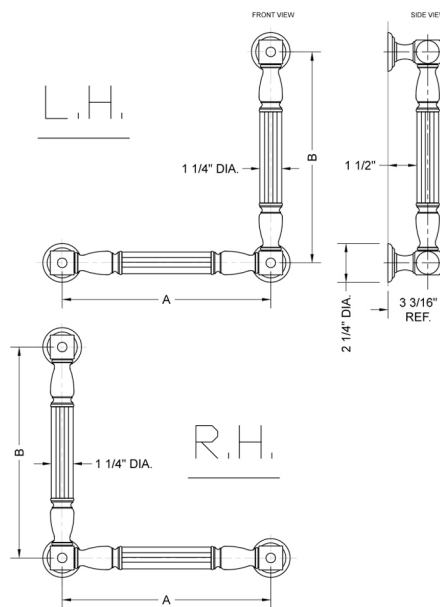

G21 12H x 32W 90° Right Hand Grab Bar

Model #: G21-12H-32W-RH-

FEATURES:

- ADA compliant when properly installed
- All brass construction, fully polished & plated
- All grab bars can be custom sized. Contact JACLO for pricing & availability
- Optional handshower sliders and toilet paper/wash cloth holders can be added only upon initial order
- Grab bars over 32" REQUIRE a middle post

SPECIFICATION DRAWING:

BRASS LUXURY GRAB BAR			
PART. #	DESCRIPTION	A H	B W
G21-12H-12W	CENTER TO CENTER	12"	12"
G21-12H-16W	CENTER TO CENTER	12"	16"
G21-12H-24W	CENTER TO CENTER	12"	24"
G21-12H-32W	CENTER TO CENTER	12"	32"
G21-16H-12W	CENTER TO CENTER	16"	12"
G21-16H-16W	CENTER TO CENTER	16"	16"
G21-16H-24W	CENTER TO CENTER	16"	24"
G21-16H-32W	CENTER TO CENTER	16"	32"
G21-24H-12W	CENTER TO CENTER	24"	12"
G21-24H-16W	CENTER TO CENTER	24"	16"
G21-24H-24W	CENTER TO CENTER	24"	24"
G21-24H-32W	CENTER TO CENTER	24"	32"
G21-32H-12W	CENTER TO CENTER	32"	12"
G21-32H-16W	CENTER TO CENTER	32"	16"
G21-32H-24W	CENTER TO CENTER	32"	24"
G21-32H-32W	CENTER TO CENTER	32"	32"