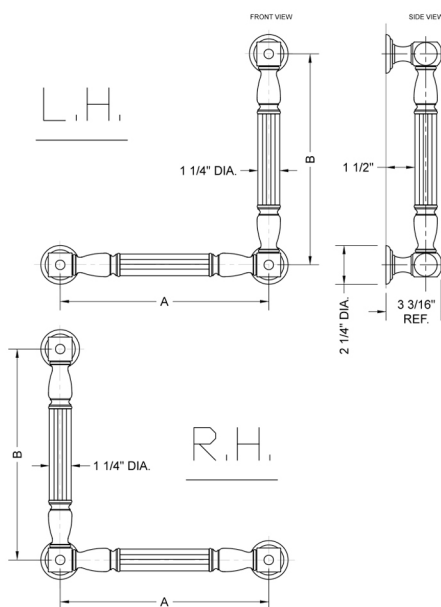

G21 12H x 32W 90° Left Hand Grab Bar

Model #: **G21-12H-32W-LH-**

FEATURES:

- ADA compliant when properly installed
- All brass construction, fully polished & plated
- All grab bars can be custom sized. Contact JACLO for pricing & availability
- Optional handshower sliders and toilet paper/wash cloth holders can be added only upon initial order
- Grab bars over 32" REQUIRE a middle post

SPECIFICATION DRAWING:

BRASS LUXURY GRAB BAR			
PART. #	DESCRIPTION	A H	B W
G21-12H-12W	CENTER TO CENTER	12"	12"
G21-12H-16W	CENTER TO CENTER	12"	16"
G21-12H-24W	CENTER TO CENTER	12"	24"
G21-12H-32W	CENTER TO CENTER	12"	32"
G21-16H-12W	CENTER TO CENTER	16"	12"
G21-16H-16W	CENTER TO CENTER	16"	16"
G21-16H-24W	CENTER TO CENTER	16"	24"
G21-16H-32W	CENTER TO CENTER	16"	32"
G21-24H-12W	CENTER TO CENTER	24"	12"
G21-24H-16W	CENTER TO CENTER	24"	16"
G21-24H-24W	CENTER TO CENTER	24"	24"
G21-24H-32W	CENTER TO CENTER	24"	32"
G21-32H-12W	CENTER TO CENTER	32"	12"
G21-32H-16W	CENTER TO CENTER	32"	16"
G21-32H-24W	CENTER TO CENTER	32"	24"
G21-32H-32W	CENTER TO CENTER	32"	32"