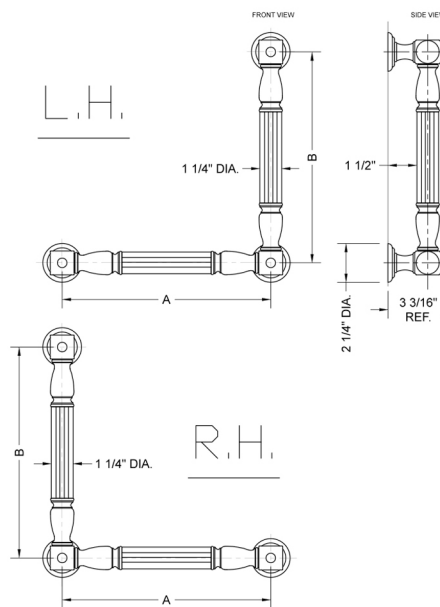

G21 12H x 12W 90° Grab Bar

Model #: G21-12H-12W-

FEATURES:

- ADA compliant when properly installed
- All brass construction, fully polished & plated
- All grab bars can be custom sized. Contact JACLO for pricing & availability
- Optional handshower sliders and toilet paper/wash cloth holders can be added only upon initial order
- Grab bars over 32" REQUIRE a middle post

SPECIFICATION DRAWING:

BRASS LUXURY GRAB BAR			
PART. #	DESCRIPTION	A H	B W
G21-12H-12W	CENTER TO CENTER	12"	12"
G21-12H-16W	CENTER TO CENTER	12"	16"
G21-12H-24W	CENTER TO CENTER	12"	24"
G21-12H-32W	CENTER TO CENTER	12"	32"
G21-16H-12W	CENTER TO CENTER	16"	12"
G21-16H-16W	CENTER TO CENTER	16"	16"
G21-16H-24W	CENTER TO CENTER	16"	24"
G21-16H-32W	CENTER TO CENTER	16"	32"
G21-24H-12W	CENTER TO CENTER	24"	12"
G21-24H-16W	CENTER TO CENTER	24"	16"
G21-24H-24W	CENTER TO CENTER	24"	24"
G21-24H-32W	CENTER TO CENTER	24"	32"
G21-32H-12W	CENTER TO CENTER	32"	12"
G21-32H-16W	CENTER TO CENTER	32"	16"
G21-32H-24W	CENTER TO CENTER	32"	24"
G21-32H-32W	CENTER TO CENTER	32"	32"