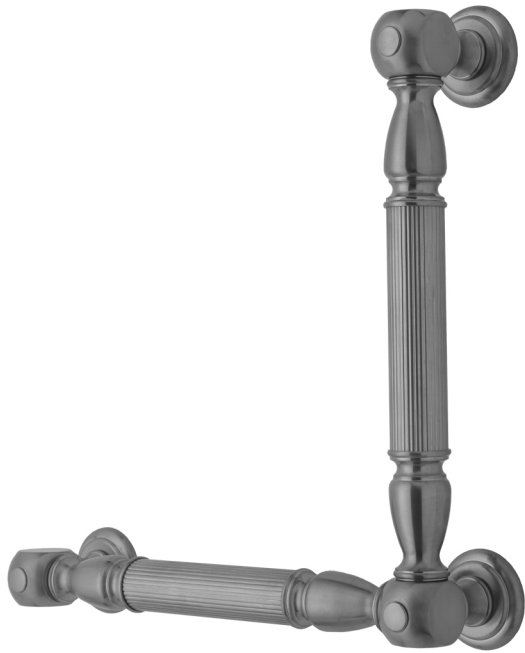

G21 12H x 12W 90° Grab Bar

Model #: G21-12H-12W-

FEATURES:

- ADA compliant when properly installed
- All brass construction, fully polished & plated
- All grab bars can be custom sized. Contact JACLO for pricing & availability
- Optional handshower sliders and toilet paper/wash cloth holders can be added only upon initial order
- Grab bars over 32" REQUIRE a middle post

AVAILABLE FINISHES:

Polished Chrome (PCH)	Satin Chrome (SC)	Bronze Umber (BU)
Satin Nickel (SN)	Pewter (PEW)	Caramel Bronze (CB)
Polished Nickel (PN)	Antique Brass (AB)	Antique Copper (ACU)
Oil-Rubbed Bronze (ORB)	Polished Brass (PB)	Polished Copper (PCU)
Vintage Bronze (VB)	Satin Brass (SB)	Matte Black (MBK)
Satin Gold (SG)	Polished Gold (PG)	Black Nickel (BKN)
Bombay Gold (BG)	Jewelers Gold (JG)	Europa Bronze (EB)
White (WH)	Sedona Beige (SDB)	Tristan Brass (TB)
Unlacquered Brass (ULB)	Satin Cooper (SCU)	

SPECIFICATION DRAWING:

BRASS LUXURY GRAB BAR			
PART. #	DESCRIPTION	A H	B W
G21-12H-12W	CENTER TO CENTER	12"	12"
G21-12H-16W	CENTER TO CENTER	12"	16"
G21-12H-24W	CENTER TO CENTER	12"	24"
G21-12H-32W	CENTER TO CENTER	12"	32"
G21-16H-12W	CENTER TO CENTER	16"	12"
G21-16H-16W	CENTER TO CENTER	16"	16"
G21-16H-24W	CENTER TO CENTER	16"	24"
G21-16H-32W	CENTER TO CENTER	16"	32"
G21-24H-12W	CENTER TO CENTER	24"	12"
G21-24H-16W	CENTER TO CENTER	24"	16"
G21-24H-24W	CENTER TO CENTER	24"	24"
G21-24H-32W	CENTER TO CENTER	24"	32"
G21-32H-12W	CENTER TO CENTER	32"	12"
G21-32H-16W	CENTER TO CENTER	32"	16"
G21-32H-24W	CENTER TO CENTER	32"	24"
G21-32H-32W	CENTER TO CENTER	32"	32"