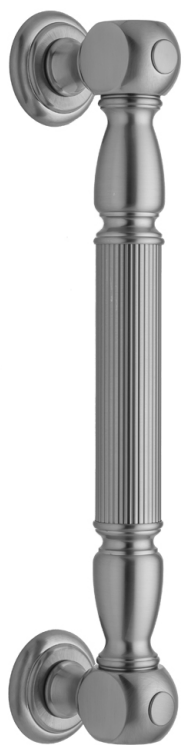

12" G21 Straight Grab Bar

Model #: G21-12-

FEATURES:

- ADA compliant when properly installed
- All brass construction, fully polished & plated
- All grab bars can be custom sized. Contact JACLO for pricing & availability
- Optional handshower sliders and toilet paper/wash cloth holders can be added only upon initial order
- Grab bars over 32" REQUIRE a middle post

AVAILABLE FINISHES:

Polished Chrome (PCH)	Satin Chrome (SC)	Bronze Umber (BU)
Satin Nickel (SN)	Pewter (PEW)	Caramel Bronze (CB)
Polished Nickel (PN)	Antique Brass (AB)	Antique Copper (ACU)
Oil-Rubbed Bronze (ORB)	Polished Brass (PB)	Polished Copper (PCU)
Vintage Bronze (VB)	Satin Brass (SB)	Matte Black (MBK)
Satin Gold (SG)	Polished Gold (PG)	Black Nickel (BKN)
Bombay Gold (BG)	Jewelers Gold (JG)	Europa Bronze (EB)
White (WH)	Sedona Beige (SDB)	Tristan Brass (TB)
Unlacquered Brass (ULB)	Satin Cooper (SCU)	

SPECIFICATION DRAWING:

BRASS LUXURY GRAB BAR			
PART. #	DESCRIPTION	A	B
G21-12-XX	12" CENTER TO CENTER	12"	14 1/4"
G21-16-XX	16" CENTER TO CENTER	16"	18 1/4"
G21-18-XX	18" CENTER TO CENTER	18"	20 1/4"
G21-24-XX	24" CENTER TO CENTER	24"	26 1/4"
G21-32-XX	32" CENTER TO CENTER	32"	34 1/4"
*NOTE: GRAB BARS OVER 32" REQUIRE A MIDDLE POST			
G21-36-XX	36" CENTER TO CENTER	36"	38 1/4"
G21-42-XX	42" CENTER TO CENTER	42"	44 1/4"
G21-48-XX	48" CENTER TO CENTER	48"	50 1/4"
G21-60-XX	60" CENTER TO CENTER	60"	62 1/4"