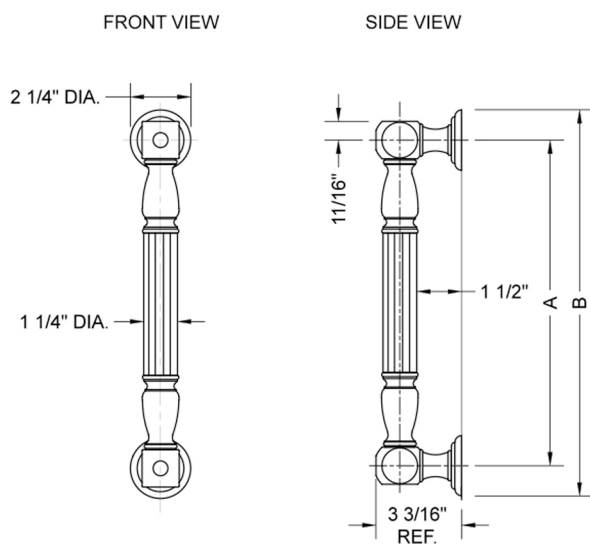

12" G21 Straight Grab Bar

Model #: G21-12-

FEATURES:

- ADA compliant when properly installed
- All brass construction, fully polished & plated
- All grab bars can be custom sized. Contact JACLO for pricing & availability
- Optional handshower sliders and toilet paper/wash cloth holders can be added only upon initial order
- Grab bars over 32" REQUIRE a middle post

SPECIFICATION DRAWING:

BRASS LUXURY GRAB BAR			
PART. #	DESCRIPTION	A	B
G21-12-XX	12" CENTER TO CENTER	12"	14 1/4"
G21-16-XX	16" CENTER TO CENTER	16"	18 1/4"
G21-18-XX	18" CENTER TO CENTER	18"	20 1/4"
G21-24-XX	24" CENTER TO CENTER	24"	26 1/4"
G21-32-XX	32" CENTER TO CENTER	32"	34 1/4"
*NOTE: GRAB BARS OVER 32" REQUIRE A MIDDLE POST			
G21-36-XX	36" CENTER TO CENTER	36"	38 1/4"
G21-42-XX	42" CENTER TO CENTER	42"	44 1/4"
G21-48-XX	48" CENTER TO CENTER	48"	50 1/4"
G21-60-XX	60" CENTER TO CENTER	60"	62 1/4"