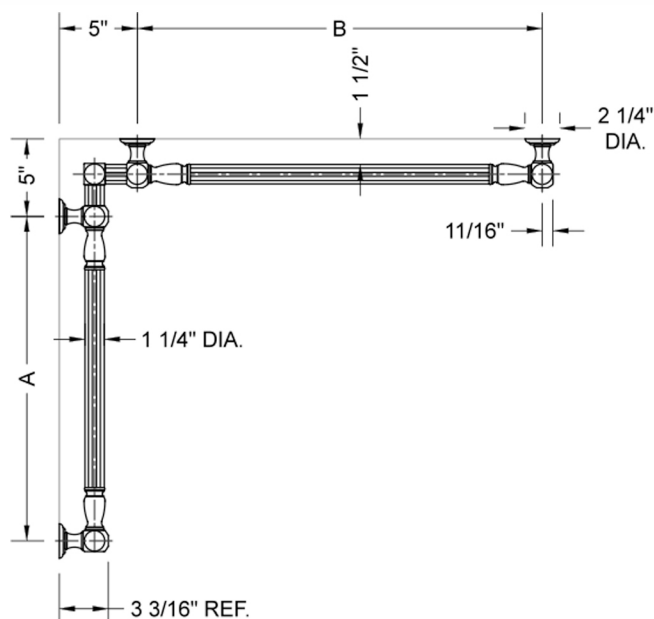

## G21 12" x 48" Inside Corner Grab Bar

Model #: **G21-12-48-IC-**

### FEATURES:

- ADA compliant when properly installed
- All brass construction, fully polished & plated
- All grab bars can be custom sized. Contact JACLO for pricing & availability
- Optional handshower sliders and toilet paper/wash cloth holders can be added only upon initial order
- Grab bars over 32" REQUIRE a middle post

### SPECIFICATION DRAWING:

BRASS LUXURY GRAB BAR							
PART. #	DESCRIPTION	A	B	PART. #	DESCRIPTION	A	B
G21-12-12-IC	CENTER OF POST	12"	12"	G21-24-36-IC	CENTER OF POST	24"	36"
G21-12-16-IC	CENTER OF POST	12"	16"	G21-24-48-IC	CENTER OF POST	24"	48"
G21-12-24-IC	CENTER OF POST	12"	24"	G21-24-60-IC	CENTER OF POST	24"	60"
G21-12-32-IC	CENTER OF POST	12"	32"				
				G21-32-32-IC	CENTER OF POST	32"	32"
G21-12-36-IC	CENTER OF POST	12"	36"	G21-32-36-IC	CENTER OF POST	32"	36"
G21-12-48-IC	CENTER OF POST	12"	48"	G21-32-48-IC	CENTER OF POST	32"	48"
G21-12-60-IC	CENTER OF POST	12"	60"	G21-32-60-IC	CENTER OF POST	32"	60"
G21-16-16-IC	CENTER OF POST	16"	16"	G21-36-36-IC	CENTER OF POST	36"	36"
G21-16-24-IC	CENTER OF POST	16"	24"	G21-36-48-IC	CENTER OF POST	36"	48"
G21-16-32-IC	CENTER OF POST	16"	32"	G21-36-60-IC	CENTER OF POST	36"	60"
G21-16-36-IC	CENTER OF POST	16"	36"	G21-48-48-IC	CENTER OF POST	48"	48"
G21-16-48-IC	CENTER OF POST	16"	48"	G21-48-60-IC	CENTER OF POST	48"	60"
G21-16-60-IC	CENTER OF POST	16"	60"				
				G21-60-60-IC	CENTER OF POST	60"	60"
G21-24-24-IC	CENTER OF POST	24"	24"				
G21-24-32-IC	CENTER OF POST	24"	32"				