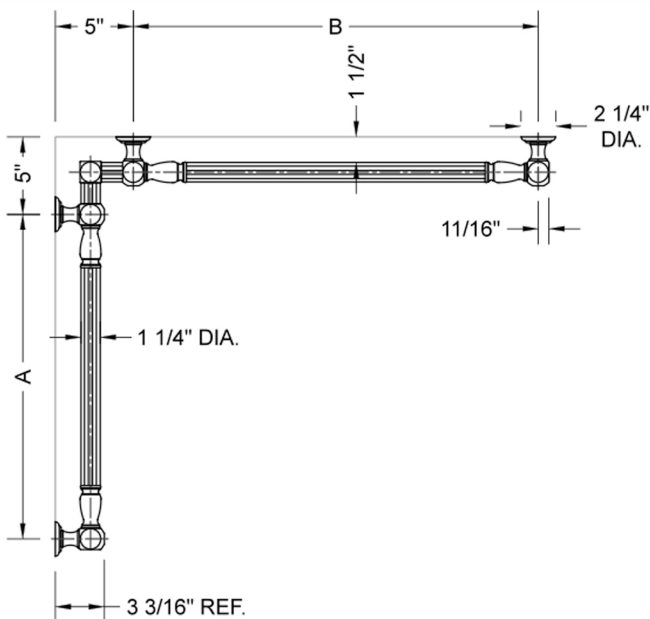

G21 12" x 36" Inside Corner Grab Bar Model #: G21-12-36-IC-

FEATURES:

- ADA compliant when properly installed
- All brass construction, fully polished & plated
- All grab bars can be custom sized. Contact JACLO for pricing & availability
- Optional handshower sliders and toilet paper/wash cloth holders can be added only upon initial order
- Grab bars over 32" REQUIRE a middle post

SPECIFICATION DRAWING:

BRASS LUXURY GRAB BAR							
PART. #	DESCRIPTION	A	B	PART. #	DESCRIPTION	A	B
G21-12-12-IC	CENTER OF POST	12"	12"	G21-24-36-IC	CENTER OF POST	24"	36"
G21-12-16-IC	CENTER OF POST	12"	16"	G21-24-48-IC	CENTER OF POST	24"	48"
G21-12-24-IC	CENTER OF POST	12"	24"	G21-24-60-IC	CENTER OF POST	24"	60"
G21-12-32-IC	CENTER OF POST	12"	32"				
				G21-32-32-IC	CENTER OF POST	32"	32"
G21-12-36-IC	CENTER OF POST	12"	36"	G21-32-36-IC	CENTER OF POST	32"	36"
G21-12-48-IC	CENTER OF POST	12"	48"	G21-32-48-IC	CENTER OF POST	32"	48"
G21-12-60-IC	CENTER OF POST	12"	60"	G21-32-60-IC	CENTER OF POST	32"	60"
G21-16-16-IC	CENTER OF POST	16"	16"	G21-36-36-IC	CENTER OF POST	36"	36"
G21-16-24-IC	CENTER OF POST	16"	24"	G21-36-48-IC	CENTER OF POST	36"	48"
G21-16-32-IC	CENTER OF POST	16"	32"	G21-36-60-IC	CENTER OF POST	36"	60"
G21-16-36-IC	CENTER OF POST	16"	36"	G21-48-48-IC	CENTER OF POST	48"	48"
G21-16-48-IC	CENTER OF POST	16"	48"	G21-48-60-IC	CENTER OF POST	48"	60"
G21-16-60-IC	CENTER OF POST	16"	60"				
				G21-60-60-IC	CENTER OF POST	60"	60"
G21-24-24-IC	CENTER OF POST	24"	24"				
G21-24-32-IC	CENTER OF POST	24"	32"				