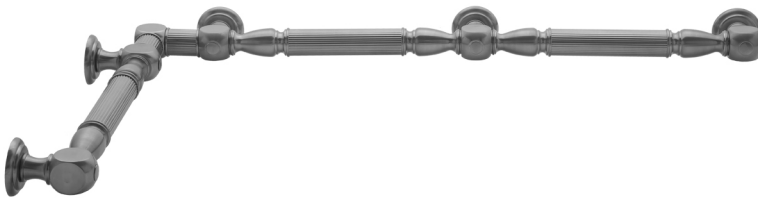

G21 12" x 36" Inside Corner Grab Bar Model #: G21-12-36-IC-

FEATURES:

- ADA compliant when properly installed
- All brass construction, fully polished & plated
- All grab bars can be custom sized. Contact JACLO for pricing & availability
- Optional handshower sliders and toilet paper/wash cloth holders can be added only upon initial order
- Grab bars over 32" REQUIRE a middle post

AVAILABLE FINISHES:

Polished Chrome (PCH)	Satin Chrome (SC)	Bronze Umber (BU)
Satin Nickel (SN)	Pewter (PEW)	Caramel Bronze (CB)
Polished Nickel (PN)	Antique Brass (AB)	Antique Copper (ACU)
Oil-Rubbed Bronze (ORB)	Polished Brass (PB)	Polished Copper (PCU)
Vintage Bronze (VB)	Satin Brass (SB)	Matte Black (MBK)
Satin Gold (SG)	Polished Gold (PG)	Black Nickel (BKN)
Bombay Gold (BG)	Jewelers Gold (JG)	Europa Bronze (EB)
White (WH)	Sedona Beige (SDB)	Tristan Brass (TB)
Unlacquered Brass (ULB)	Satin Cooper (SCU)	