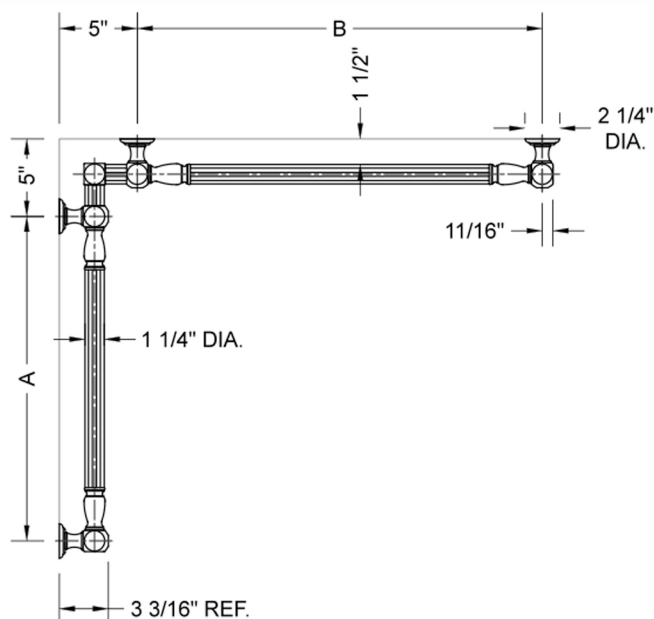

G21 12" x 32" Inside Corner Grab Bar

Model #: **G21-12-32-IC-**

FEATURES:

- ADA compliant when properly installed
- All brass construction, fully polished & plated
- All grab bars can be custom sized. Contact JACLO for pricing & availability
- Optional handshower sliders and toilet paper/wash cloth holders can be added only upon initial order
- Grab bars over 32" REQUIRE a middle post

SPECIFICATION DRAWING:

BRASS LUXURY GRAB BAR							
PART. #	DESCRIPTION	A	B	PART. #	DESCRIPTION	A	B
G21-12-12-IC	CENTER OF POST	12"	12"	G21-24-36-IC	CENTER OF POST	24"	36"
G21-12-16-IC	CENTER OF POST	12"	16"	G21-24-48-IC	CENTER OF POST	24"	48"
G21-12-24-IC	CENTER OF POST	12"	24"	G21-24-60-IC	CENTER OF POST	24"	60"
G21-12-32-IC	CENTER OF POST	12"	32"				
				G21-32-32-IC	CENTER OF POST	32"	32"
G21-12-36-IC	CENTER OF POST	12"	36"	G21-32-36-IC	CENTER OF POST	32"	36"
G21-12-48-IC	CENTER OF POST	12"	48"	G21-32-48-IC	CENTER OF POST	32"	48"
G21-12-60-IC	CENTER OF POST	12"	60"	G21-32-60-IC	CENTER OF POST	32"	60"
G21-16-16-IC	CENTER OF POST	16"	16"	G21-36-36-IC	CENTER OF POST	36"	36"
G21-16-24-IC	CENTER OF POST	16"	24"	G21-36-48-IC	CENTER OF POST	36"	48"
G21-16-32-IC	CENTER OF POST	16"	32"	G21-36-60-IC	CENTER OF POST	36"	60"
G21-16-36-IC	CENTER OF POST	16"	36"	G21-48-48-IC	CENTER OF POST	48"	48"
G21-16-48-IC	CENTER OF POST	16"	48"	G21-48-60-IC	CENTER OF POST	48"	60"
G21-16-60-IC	CENTER OF POST	16"	60"				
				G21-60-60-IC	CENTER OF POST	60"	60"
G21-24-24-IC	CENTER OF POST	24"	24"				
G21-24-32-IC	CENTER OF POST	24"	32"				