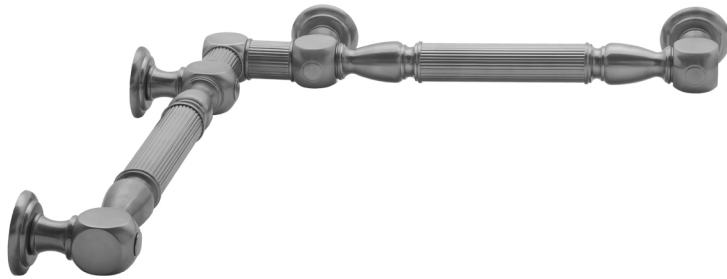

G21 12" x 24" Inside Corner Grab Bar Model #: G21-12-24-IC-

FEATURES:

- ADA compliant when properly installed
- All brass construction, fully polished & plated
- All grab bars can be custom sized. Contact JACLO for pricing & availability
- Optional handshower sliders and toilet paper/wash cloth holders can be added only upon initial order
- Grab bars over 32" REQUIRE a middle post

AVAILABLE FINISHES:

| | | |
|-------------------------|---------------------|-----------------------|
| Polished Chrome (PCH) | Satin Chrome (SC) | Bronze Umber (BU) |
| Satin Nickel (SN) | Pewter (PEW) | Caramel Bronze (CB) |
| Polished Nickel (PN) | Antique Brass (AB) | Antique Copper (ACU) |
| Oil-Rubbed Bronze (ORB) | Polished Brass (PB) | Polished Copper (PCU) |
| Vintage Bronze (VB) | Satin Brass (SB) | Matte Black (MBK) |
| Satin Gold (SG) | Polished Gold (PG) | Black Nickel (BKN) |
| Bombay Gold (BG) | Jewelers Gold (JG) | Europa Bronze (EB) |
| White (WH) | Sedona Beige (SDB) | Tristan Brass (TB) |
| Unlacquered Brass (ULB) | Satin Cooper (SCU) | |