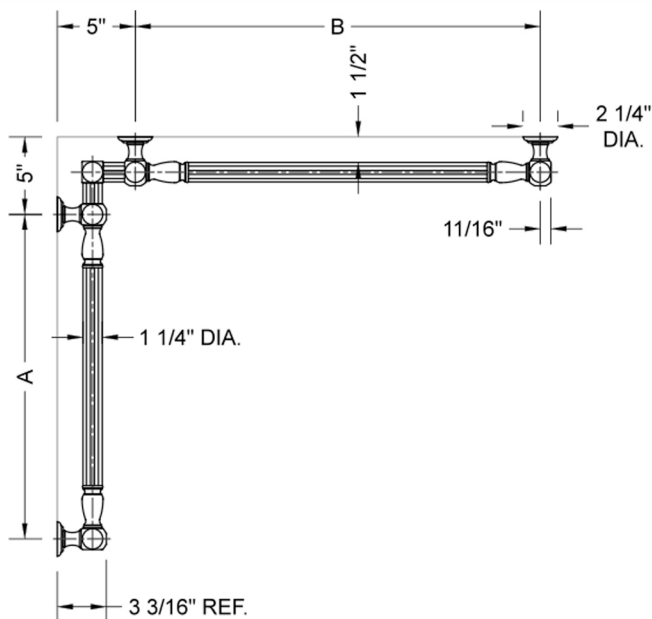

G21 12" x 24" Inside Corner Grab Bar Model #: G21-12-24-IC-

FEATURES:

- ADA compliant when properly installed
- All brass construction, fully polished & plated
- All grab bars can be custom sized. Contact JACLO for pricing & availability
- Optional handshower sliders and toilet paper/wash cloth holders can be added only upon initial order
- Grab bars over 32" REQUIRE a middle post

SPECIFICATION DRAWING:

| BRASS LUXURY GRAB BAR | | | | | | | |
|-----------------------|----------------|-----|-----|--------------|----------------|-----|-----|
| PART. # | DESCRIPTION | A | B | PART. # | DESCRIPTION | A | B |
| G21-12-12-IC | CENTER OF POST | 12" | 12" | G21-24-36-IC | CENTER OF POST | 24" | 36" |
| G21-12-16-IC | CENTER OF POST | 12" | 16" | G21-24-48-IC | CENTER OF POST | 24" | 48" |
| G21-12-24-IC | CENTER OF POST | 12" | 24" | G21-24-60-IC | CENTER OF POST | 24" | 60" |
| G21-12-32-IC | CENTER OF POST | 12" | 32" | | | | |
| | | | | G21-32-32-IC | CENTER OF POST | 32" | 32" |
| G21-12-36-IC | CENTER OF POST | 12" | 36" | G21-32-36-IC | CENTER OF POST | 32" | 36" |
| G21-12-48-IC | CENTER OF POST | 12" | 48" | G21-32-48-IC | CENTER OF POST | 32" | 48" |
| G21-12-60-IC | CENTER OF POST | 12" | 60" | G21-32-60-IC | CENTER OF POST | 32" | 60" |
| | | | | | | | |
| G21-16-16-IC | CENTER OF POST | 16" | 16" | G21-36-36-IC | CENTER OF POST | 36" | 36" |
| G21-16-24-IC | CENTER OF POST | 16" | 24" | G21-36-48-IC | CENTER OF POST | 36" | 48" |
| G21-16-32-IC | CENTER OF POST | 16" | 32" | G21-36-60-IC | CENTER OF POST | 36" | 60" |
| | | | | | | | |
| G21-16-36-IC | CENTER OF POST | 16" | 36" | G21-48-48-IC | CENTER OF POST | 48" | 48" |
| G21-16-48-IC | CENTER OF POST | 16" | 48" | G21-48-60-IC | CENTER OF POST | 48" | 60" |
| G21-16-60-IC | CENTER OF POST | 16" | 60" | | | | |
| | | | | G21-60-60-IC | CENTER OF POST | 60" | 60" |
| G21-24-24-IC | CENTER OF POST | 24" | 24" | | | | |
| G21-24-32-IC | CENTER OF POST | 24" | 32" | | | | |