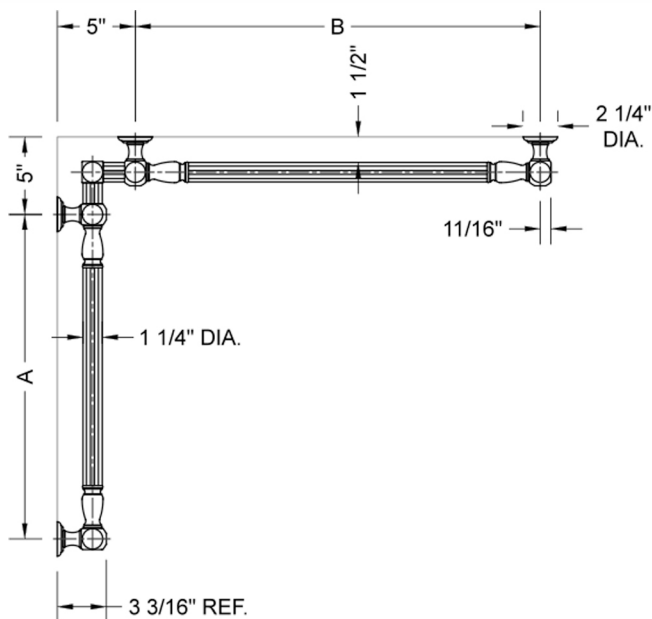

G21 12" x 16" Inside Corner Grab Bar

Model #: G21-12-16-IC-

FEATURES:

- ADA compliant when properly installed
- All brass construction, fully polished & plated
- All grab bars can be custom sized. Contact JACLO for pricing & availability
- Optional handshower sliders and toilet paper/wash cloth holders can be added only upon initial order
- Grab bars over 32" REQUIRE a middle post

SPECIFICATION DRAWING:

BRASS LUXURY GRAB BAR							
PART. #	DESCRIPTION	A	B	PART. #	DESCRIPTION	A	B
G21-12-12-IC	CENTER OF POST	12"	12"	G21-24-36-IC	CENTER OF POST	24"	36"
G21-12-16-IC	CENTER OF POST	12"	16"	G21-24-48-IC	CENTER OF POST	24"	48"
G21-12-24-IC	CENTER OF POST	12"	24"	G21-24-60-IC	CENTER OF POST	24"	60"
G21-12-32-IC	CENTER OF POST	12"	32"				
				G21-32-32-IC	CENTER OF POST	32"	32"
G21-12-36-IC	CENTER OF POST	12"	36"	G21-32-36-IC	CENTER OF POST	32"	36"
G21-12-48-IC	CENTER OF POST	12"	48"	G21-32-48-IC	CENTER OF POST	32"	48"
G21-12-60-IC	CENTER OF POST	12"	60"	G21-32-60-IC	CENTER OF POST	32"	60"
G21-16-16-IC	CENTER OF POST	16"	16"	G21-36-36-IC	CENTER OF POST	36"	36"
G21-16-24-IC	CENTER OF POST	16"	24"	G21-36-48-IC	CENTER OF POST	36"	48"
G21-16-32-IC	CENTER OF POST	16"	32"	G21-36-60-IC	CENTER OF POST	36"	60"
G21-16-36-IC	CENTER OF POST	16"	36"	G21-48-48-IC	CENTER OF POST	48"	48"
G21-16-48-IC	CENTER OF POST	16"	48"	G21-48-60-IC	CENTER OF POST	48"	60"
G21-16-60-IC	CENTER OF POST	16"	60"				
				G21-60-60-IC	CENTER OF POST	60"	60"
G21-24-24-IC	CENTER OF POST	24"	24"				
G21-24-32-IC	CENTER OF POST	24"	32"				