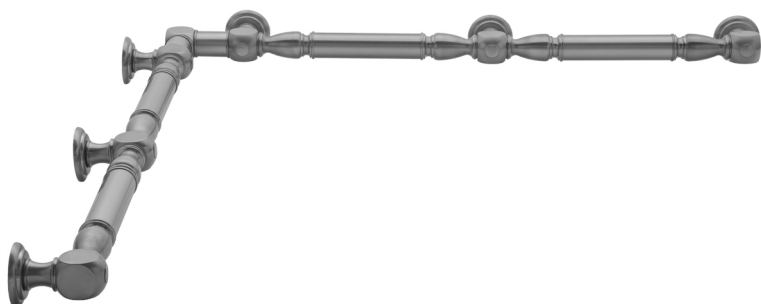

G20 60" x 60" Inside Corner Grab Bar

Model #: **G20-60-60-IC-**

FEATURES:

- ADA compliant when properly installed
- All brass construction, fully polished & plated
- All grab bars can be custom sized. Contact JACLO for pricing & availability
- Optional handshower sliders and toilet paper/wash cloth holders can be added only upon initial order
- Grab bars over 32" REQUIRE a middle post

SPECIFICATION DRAWING:

BRASS LUXURY GRAB BAR							
PART. #	DESCRIPTION	A	B	PART. #	DESCRIPTION	A	B
G20-12-12-IC	CENTER OF POST	12"	12"	G20-24-36-IC	CENTER OF POST	24"	36"
G20-12-16-IC	CENTER OF POST	12"	16"	G20-24-48-IC	CENTER OF POST	24"	48"
G20-12-24-IC	CENTER OF POST	12"	24"	G20-24-60-IC	CENTER OF POST	24"	60"
G20-12-32-IC	CENTER OF POST	12"	32"				
				G20-32-32-IC	CENTER OF POST	32"	32"
G20-12-36-IC	CENTER OF POST	12"	36"	G20-32-36-IC	CENTER OF POST	32"	36"
G20-12-48-IC	CENTER OF POST	12"	48"	G20-32-48-IC	CENTER OF POST	32"	48"
G20-12-60-IC	CENTER OF POST	12"	60"	G20-32-60-IC	CENTER OF POST	32"	60"
G20-16-16-IC	CENTER OF POST	16"	16"	G20-36-36-IC	CENTER OF POST	36"	36"
G20-16-24-IC	CENTER OF POST	16"	24"	G20-36-48-IC	CENTER OF POST	36"	48"
G20-16-32-IC	CENTER OF POST	16"	32"	G20-36-60-IC	CENTER OF POST	36"	60"
G20-16-36-IC	CENTER OF POST	16"	36"	G20-48-48-IC	CENTER OF POST	48"	48"
G20-16-48-IC	CENTER OF POST	16"	48"	G20-48-60-IC	CENTER OF POST	48"	60"
G20-16-60-IC	CENTER OF POST	16"	60"				
G20-24-24-IC	CENTER OF POST	24"	24"	G20-60-60-IC	CENTER OF POST	60"	60"
G20-24-32-IC	CENTER OF POST	24"	32"				