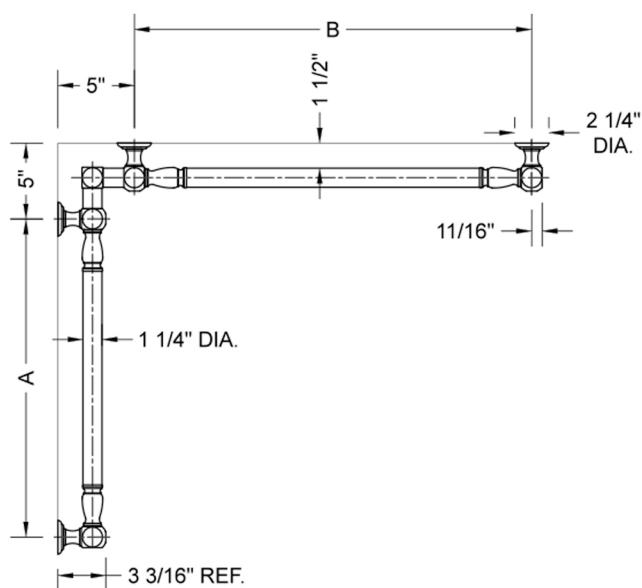

G20 60" x 60" Inside Corner Grab Bar

Model #: **G20-60-60-IC-**

FEATURES:

- ADA compliant when properly installed
- All brass construction, fully polished & plated
- All grab bars can be custom sized. Contact JACLO for pricing & availability
- Optional handshower sliders and toilet paper/wash cloth holders can be added only upon initial order
- Grab bars over 32" REQUIRE a middle post

SPECIFICATION DRAWING:

BRASS LUXURY GRAB BAR							
PART. #	DESCRIPTION	A	B	PART. #	DESCRIPTION	A	B
G20-12-12-IC	CENTER OF POST	12"	12"	G20-24-36-IC	CENTER OF POST	24"	36"
G20-12-16-IC	CENTER OF POST	12"	16"	G20-24-48-IC	CENTER OF POST	24"	48"
G20-12-24-IC	CENTER OF POST	12"	24"	G20-24-60-IC	CENTER OF POST	24"	60"
G20-12-32-IC	CENTER OF POST	12"	32"				
				G20-32-32-IC	CENTER OF POST	32"	32"
G20-12-36-IC	CENTER OF POST	12"	36"	G20-32-36-IC	CENTER OF POST	32"	36"
G20-12-48-IC	CENTER OF POST	12"	48"	G20-32-48-IC	CENTER OF POST	32"	48"
G20-12-60-IC	CENTER OF POST	12"	60"	G20-32-60-IC	CENTER OF POST	32"	60"
G20-16-16-IC	CENTER OF POST	16"	16"	G20-36-36-IC	CENTER OF POST	36"	36"
G20-16-24-IC	CENTER OF POST	16"	24"	G20-36-48-IC	CENTER OF POST	36"	48"
G20-16-32-IC	CENTER OF POST	16"	32"	G20-36-60-IC	CENTER OF POST	36"	60"
G20-16-36-IC	CENTER OF POST	16"	36"	G20-48-48-IC	CENTER OF POST	48"	48"
G20-16-48-IC	CENTER OF POST	16"	48"	G20-48-60-IC	CENTER OF POST	48"	60"
G20-16-60-IC	CENTER OF POST	16"	60"				
G20-24-24-IC	CENTER OF POST	24"	24"	G20-60-60-IC	CENTER OF POST	60"	60"
G20-24-32-IC	CENTER OF POST	24"	32"				