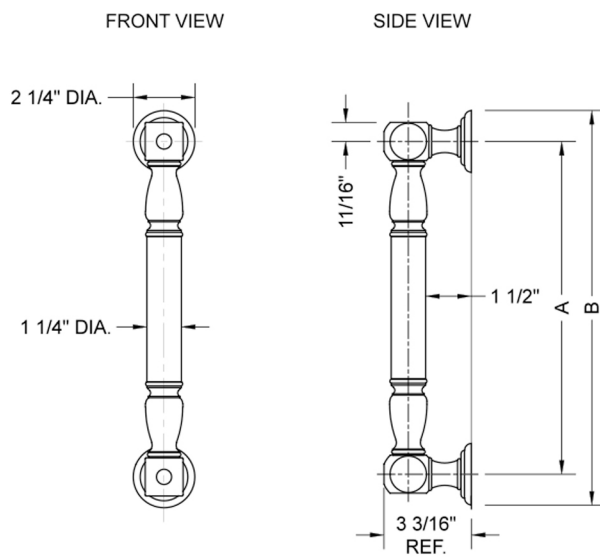

48" G20 Straight Grab Bar

Model #: G20-48-

FEATURES:

- ADA compliant when properly installed
- All brass construction, fully polished & plated
- All grab bars can be custom sized. Contact JACLO for pricing & availability
- Optional handshower sliders and toilet paper/wash cloth holders can be added only upon initial order
- Grab bars over 32" REQUIRE a middle post

SPECIFICATION DRAWING:

BRASS LUXURY GRAB BAR			
PART. #	DESCRIPTION	A	B
G20-12-XX	12" CENTER TO CENTER	12"	14 1/4"
G20-16-XX	16" CENTER TO CENTER	16"	18 1/4"
G20-18-XX	18" CENTER TO CENTER	18"	20 1/4"
G20-24-XX	24" CENTER TO CENTER	24"	26 1/4"
G20-32-XX	32" CENTER TO CENTER	32"	34 1/4"
*NOTE: GRAB BARS OVER 32" REQUIRE A MIDDLE POST			
G20-36-XX	36" CENTER TO CENTER	36"	38 1/4"
G20-42-XX	42" CENTER TO CENTER	42"	44 1/4"
G20-48-XX	48" CENTER TO CENTER	48"	50 1/4"
G20-60-XX	60" CENTER TO CENTER	60"	62 1/4"