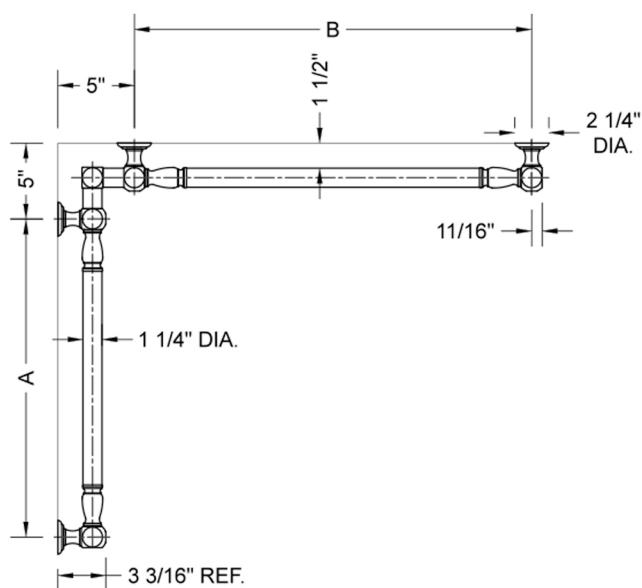

## G20 48" x 60" Inside Corner Grab Bar

Model #: G20-48-60-IC-

### FEATURES:

- ADA compliant when properly installed
- All brass construction, fully polished & plated
- All grab bars can be custom sized. Contact JACLO for pricing & availability
- Optional handshower sliders and toilet paper/wash cloth holders can be added only upon initial order
- Grab bars over 32" REQUIRE a middle post

### SPECIFICATION DRAWING:

BRASS LUXURY GRAB BAR							
PART. #	DESCRIPTION	A	B	PART. #	DESCRIPTION	A	B
G20-12-12-IC	CENTER OF POST	12"	12"	G20-24-36-IC	CENTER OF POST	24"	36"
G20-12-16-IC	CENTER OF POST	12"	16"	G20-24-48-IC	CENTER OF POST	24"	48"
G20-12-24-IC	CENTER OF POST	12"	24"	G20-24-60-IC	CENTER OF POST	24"	60"
G20-12-32-IC	CENTER OF POST	12"	32"				
G20-12-36-IC	CENTER OF POST	12"	36"	G20-32-32-IC	CENTER OF POST	32"	32"
G20-12-48-IC	CENTER OF POST	12"	48"	G20-32-36-IC	CENTER OF POST	32"	36"
G20-12-60-IC	CENTER OF POST	12"	60"	G20-32-48-IC	CENTER OF POST	32"	48"
				G20-32-60-IC	CENTER OF POST	32"	60"
G20-16-16-IC	CENTER OF POST	16"	16"				
G20-16-24-IC	CENTER OF POST	16"	24"	G20-36-36-IC	CENTER OF POST	36"	36"
G20-16-32-IC	CENTER OF POST	16"	32"	G20-36-48-IC	CENTER OF POST	36"	48"
				G20-36-60-IC	CENTER OF POST	36"	60"
G20-16-36-IC	CENTER OF POST	16"	36"				
G20-16-48-IC	CENTER OF POST	16"	48"	G20-48-48-IC	CENTER OF POST	48"	48"
G20-16-60-IC	CENTER OF POST	16"	60"	G20-48-60-IC	CENTER OF POST	48"	60"
G20-24-24-IC	CENTER OF POST	24"	24"				
G20-24-32-IC	CENTER OF POST	24"	32"	G20-60-60-IC	CENTER OF POST	60"	60"