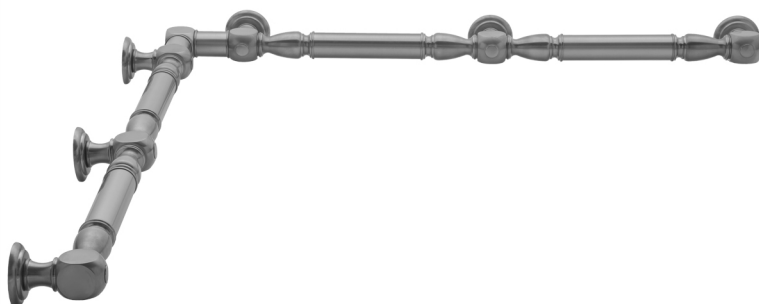

## G20 48" x 60" Inside Corner Grab Bar

Model #: G20-48-60-IC-

### FEATURES:

- ADA compliant when properly installed
- All brass construction, fully polished & plated
- All grab bars can be custom sized. Contact JACLO for pricing & availability
- Optional handshower sliders and toilet paper/wash cloth holders can be added only upon initial order
- Grab bars over 32" REQUIRE a middle post

### SPECIFICATION DRAWING:

BRASS LUXURY GRAB BAR							
PART. #	DESCRIPTION	A	B	PART. #	DESCRIPTION	A	B
G20-12-12-IC	CENTER OF POST	12"	12"	G20-24-36-IC	CENTER OF POST	24"	36"
G20-12-16-IC	CENTER OF POST	12"	16"	G20-24-48-IC	CENTER OF POST	24"	48"
G20-12-24-IC	CENTER OF POST	12"	24"	G20-24-60-IC	CENTER OF POST	24"	60"
G20-12-32-IC	CENTER OF POST	12"	32"				
G20-12-36-IC	CENTER OF POST	12"	36"	G20-32-32-IC	CENTER OF POST	32"	32"
G20-12-48-IC	CENTER OF POST	12"	48"	G20-32-36-IC	CENTER OF POST	32"	36"
G20-12-60-IC	CENTER OF POST	12"	60"	G20-32-48-IC	CENTER OF POST	32"	48"
				G20-32-60-IC	CENTER OF POST	32"	60"
G20-16-16-IC	CENTER OF POST	16"	16"				
G20-16-24-IC	CENTER OF POST	16"	24"	G20-36-36-IC	CENTER OF POST	36"	36"
G20-16-32-IC	CENTER OF POST	16"	32"	G20-36-48-IC	CENTER OF POST	36"	48"
				G20-36-60-IC	CENTER OF POST	36"	60"
G20-16-36-IC	CENTER OF POST	16"	36"				
G20-16-48-IC	CENTER OF POST	16"	48"	G20-48-48-IC	CENTER OF POST	48"	48"
G20-16-60-IC	CENTER OF POST	16"	60"	G20-48-60-IC	CENTER OF POST	48"	60"
G20-24-24-IC	CENTER OF POST	24"	24"				
G20-24-32-IC	CENTER OF POST	24"	32"	G20-60-60-IC	CENTER OF POST	60"	60"