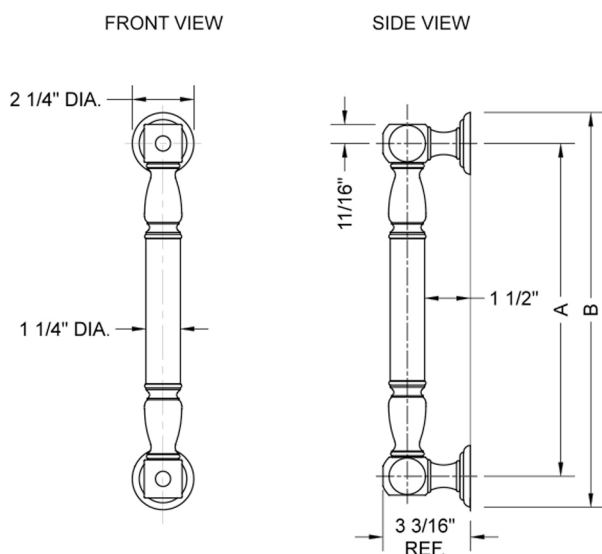

36" G20 Straight Grab Bar

Model #: G20-36-

FEATURES:

- ADA compliant when properly installed
- All brass construction, fully polished & plated
- All grab bars can be custom sized. Contact JACLO for pricing & availability
- Optional handshower sliders and toilet paper/wash cloth holders can be added only upon initial order
- Grab bars over 32" REQUIRE a middle post

SPECIFICATION DRAWING:

BRASS LUXURY GRAB BAR			
PART. #	DESCRIPTION	A	B
G20-12-XX	12" CENTER TO CENTER	12"	14 1/4"
G20-16-XX	16" CENTER TO CENTER	16"	18 1/4"
G20-18-XX	18" CENTER TO CENTER	18"	20 1/4"
G20-24-XX	24" CENTER TO CENTER	24"	26 1/4"
G20-32-XX	32" CENTER TO CENTER	32"	34 1/4"
*NOTE: GRAB BARS OVER 32" REQUIRE A MIDDLE POST			
G20-36-XX	36" CENTER TO CENTER	36"	38 1/4"
G20-42-XX	42" CENTER TO CENTER	42"	44 1/4"
G20-48-XX	48" CENTER TO CENTER	48"	50 1/4"
G20-60-XX	60" CENTER TO CENTER	60"	62 1/4"