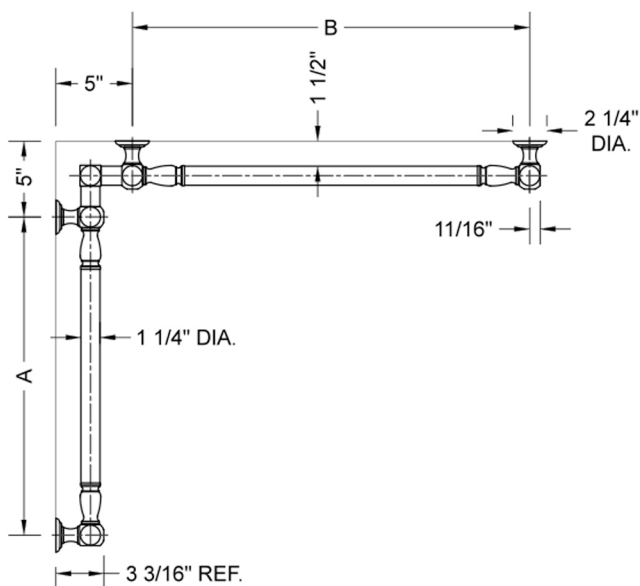

G20 36" x 60" Inside Corner Grab Bar

Model #: G20-36-60-IC-

FEATURES:

- ADA compliant when properly installed
- All brass construction, fully polished & plated
- All grab bars can be custom sized. Contact JACLO for pricing & availability
- Optional handshower sliders and toilet paper/wash cloth holders can be added only upon initial order
- Grab bars over 32" REQUIRE a middle post

SPECIFICATION DRAWING:

BRASS LUXURY GRAB BAR							
PART. #	DESCRIPTION	A	B	PART. #	DESCRIPTION	A	B
G20-12-12-IC	CENTER OF POST	12"	12"	G20-24-36-IC	CENTER OF POST	24"	36"
G20-12-16-IC	CENTER OF POST	12"	16"	G20-24-48-IC	CENTER OF POST	24"	48"
G20-12-24-IC	CENTER OF POST	12"	24"	G20-24-60-IC	CENTER OF POST	24"	60"
G20-12-32-IC	CENTER OF POST	12"	32"				
				G20-32-32-IC	CENTER OF POST	32"	32"
G20-12-36-IC	CENTER OF POST	12"	36"	G20-32-36-IC	CENTER OF POST	32"	36"
G20-12-48-IC	CENTER OF POST	12"	48"	G20-32-48-IC	CENTER OF POST	32"	48"
G20-12-60-IC	CENTER OF POST	12"	60"	G20-32-60-IC	CENTER OF POST	32"	60"
G20-16-16-IC	CENTER OF POST	16"	16"	G20-36-36-IC	CENTER OF POST	36"	36"
G20-16-24-IC	CENTER OF POST	16"	24"	G20-36-48-IC	CENTER OF POST	36"	48"
G20-16-32-IC	CENTER OF POST	16"	32"	G20-36-60-IC	CENTER OF POST	36"	60"
G20-16-36-IC	CENTER OF POST	16"	36"	G20-48-48-IC	CENTER OF POST	48"	48"
G20-16-48-IC	CENTER OF POST	16"	48"	G20-48-60-IC	CENTER OF POST	48"	60"
G20-16-60-IC	CENTER OF POST	16"	60"				
				G20-60-60-IC	CENTER OF POST	60"	60"
G20-24-24-IC	CENTER OF POST	24"	24"				
G20-24-32-IC	CENTER OF POST	24"	32"				