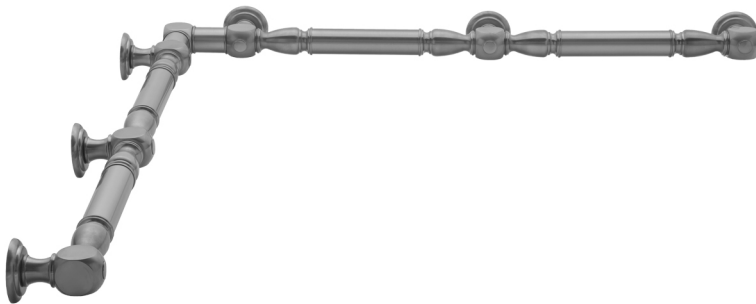

G20 36" x 60" Inside Corner Grab Bar

Model #: G20-36-60-IC-

FEATURES:

- ADA compliant when properly installed
- All brass construction, fully polished & plated
- All grab bars can be custom sized. Contact JACLO for pricing & availability
- Optional handshower sliders and toilet paper/wash cloth holders can be added only upon initial order
- Grab bars over 32" REQUIRE a middle post

SPECIFICATION DRAWING:

BRASS LUXURY GRAB BAR							
PART. #	DESCRIPTION	A	B	PART. #	DESCRIPTION	A	B
G20-12-12-IC	CENTER OF POST	12"	12"	G20-24-36-IC	CENTER OF POST	24"	36"
G20-12-16-IC	CENTER OF POST	12"	16"	G20-24-48-IC	CENTER OF POST	24"	48"
G20-12-24-IC	CENTER OF POST	12"	24"	G20-24-60-IC	CENTER OF POST	24"	60"
G20-12-32-IC	CENTER OF POST	12"	32"				
				G20-32-32-IC	CENTER OF POST	32"	32"
G20-12-36-IC	CENTER OF POST	12"	36"	G20-32-36-IC	CENTER OF POST	32"	36"
G20-12-48-IC	CENTER OF POST	12"	48"	G20-32-48-IC	CENTER OF POST	32"	48"
G20-12-60-IC	CENTER OF POST	12"	60"	G20-32-60-IC	CENTER OF POST	32"	60"
G20-16-16-IC	CENTER OF POST	16"	16"	G20-36-36-IC	CENTER OF POST	36"	36"
G20-16-24-IC	CENTER OF POST	16"	24"	G20-36-48-IC	CENTER OF POST	36"	48"
G20-16-32-IC	CENTER OF POST	16"	32"	G20-36-60-IC	CENTER OF POST	36"	60"
G20-16-36-IC	CENTER OF POST	16"	36"	G20-48-48-IC	CENTER OF POST	48"	48"
G20-16-48-IC	CENTER OF POST	16"	48"	G20-48-60-IC	CENTER OF POST	48"	60"
G20-16-60-IC	CENTER OF POST	16"	60"				
				G20-60-60-IC	CENTER OF POST	60"	60"
G20-24-24-IC	CENTER OF POST	24"	24"				
G20-24-32-IC	CENTER OF POST	24"	32"				