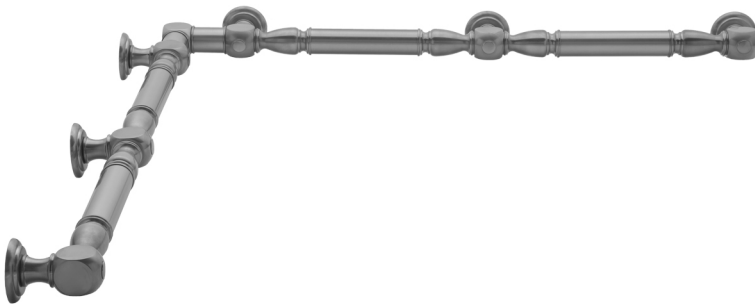

## G20 36" x 48" Inside Corner Grab Bar

Model #: G20-36-48-IC-

### FEATURES:

- ADA compliant when properly installed
- All brass construction, fully polished & plated
- All grab bars can be custom sized. Contact JACLO for pricing & availability
- Optional handshower sliders and toilet paper/wash cloth holders can be added only upon initial order
- Grab bars over 32" REQUIRE a middle post

### SPECIFICATION DRAWING:

BRASS LUXURY GRAB BAR							
PART. #	DESCRIPTION	A	B	PART. #	DESCRIPTION	A	B
G20-12-12-IC	CENTER OF POST	12"	12"	G20-24-36-IC	CENTER OF POST	24"	36"
G20-12-16-IC	CENTER OF POST	12"	16"	G20-24-48-IC	CENTER OF POST	24"	48"
G20-12-24-IC	CENTER OF POST	12"	24"	G20-24-60-IC	CENTER OF POST	24"	60"
G20-12-32-IC	CENTER OF POST	12"	32"				
G20-12-36-IC	CENTER OF POST	12"	36"	G20-32-32-IC	CENTER OF POST	32"	32"
G20-12-48-IC	CENTER OF POST	12"	48"	G20-32-36-IC	CENTER OF POST	32"	36"
G20-12-60-IC	CENTER OF POST	12"	60"	G20-32-48-IC	CENTER OF POST	32"	48"
				G20-32-60-IC	CENTER OF POST	32"	60"
G20-16-16-IC	CENTER OF POST	16"	16"				
G20-16-24-IC	CENTER OF POST	16"	24"	G20-36-36-IC	CENTER OF POST	36"	36"
G20-16-32-IC	CENTER OF POST	16"	32"	G20-36-48-IC	CENTER OF POST	36"	48"
				G20-36-60-IC	CENTER OF POST	36"	60"
G20-16-36-IC	CENTER OF POST	16"	36"				
G20-16-48-IC	CENTER OF POST	16"	48"	G20-48-48-IC	CENTER OF POST	48"	48"
G20-16-60-IC	CENTER OF POST	16"	60"	G20-48-60-IC	CENTER OF POST	48"	60"
G20-24-24-IC	CENTER OF POST	24"	24"				
G20-24-32-IC	CENTER OF POST	24"	32"	G20-60-60-IC	CENTER OF POST	60"	60"