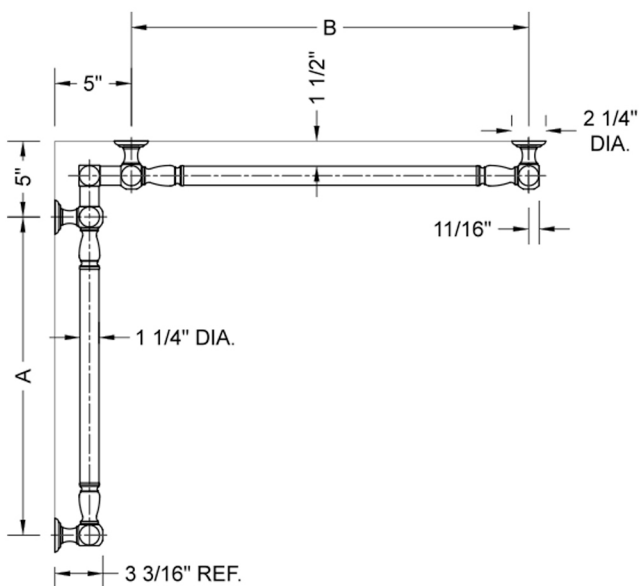

## G20 36" x 48" Inside Corner Grab Bar

Model #: G20-36-48-IC-

### FEATURES:

- ADA compliant when properly installed
- All brass construction, fully polished & plated
- All grab bars can be custom sized. Contact JACLO for pricing & availability
- Optional handshower sliders and toilet paper/wash cloth holders can be added only upon initial order
- Grab bars over 32" REQUIRE a middle post

### SPECIFICATION DRAWING:

BRASS LUXURY GRAB BAR							
PART. #	DESCRIPTION	A	B	PART. #	DESCRIPTION	A	B
G20-12-12-IC	CENTER OF POST	12"	12"	G20-24-36-IC	CENTER OF POST	24"	36"
G20-12-16-IC	CENTER OF POST	12"	16"	G20-24-48-IC	CENTER OF POST	24"	48"
G20-12-24-IC	CENTER OF POST	12"	24"	G20-24-60-IC	CENTER OF POST	24"	60"
G20-12-32-IC	CENTER OF POST	12"	32"				
G20-12-36-IC	CENTER OF POST	12"	36"	G20-32-32-IC	CENTER OF POST	32"	32"
G20-12-48-IC	CENTER OF POST	12"	48"	G20-32-36-IC	CENTER OF POST	32"	36"
G20-12-60-IC	CENTER OF POST	12"	60"	G20-32-48-IC	CENTER OF POST	32"	48"
				G20-32-60-IC	CENTER OF POST	32"	60"
G20-16-16-IC	CENTER OF POST	16"	16"				
G20-16-24-IC	CENTER OF POST	16"	24"	G20-36-36-IC	CENTER OF POST	36"	36"
G20-16-32-IC	CENTER OF POST	16"	32"	G20-36-48-IC	CENTER OF POST	36"	48"
				G20-36-60-IC	CENTER OF POST	36"	60"
G20-16-36-IC	CENTER OF POST	16"	36"				
G20-16-48-IC	CENTER OF POST	16"	48"	G20-48-48-IC	CENTER OF POST	48"	48"
G20-16-60-IC	CENTER OF POST	16"	60"	G20-48-60-IC	CENTER OF POST	48"	60"
G20-24-24-IC	CENTER OF POST	24"	24"				
G20-24-32-IC	CENTER OF POST	24"	32"	G20-60-60-IC	CENTER OF POST	60"	60"