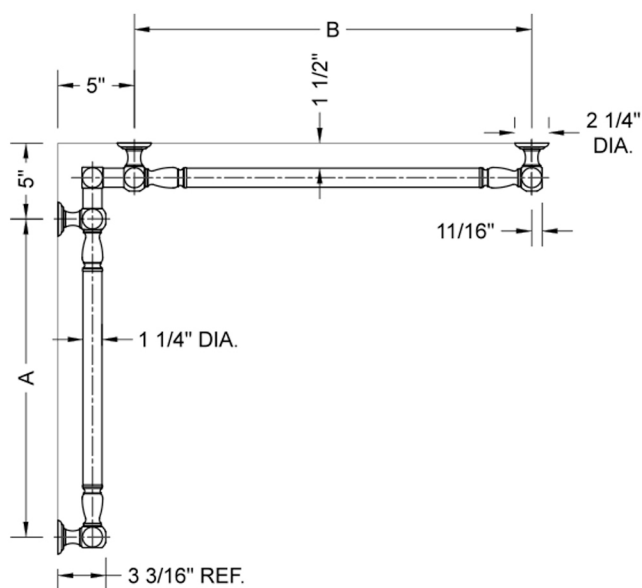

G20 36" x 36" Inside Corner Grab Bar

Model #: **G20-36-36-IC-**

FEATURES:

- ADA compliant when properly installed
- All brass construction, fully polished & plated
- All grab bars can be custom sized. Contact JACLO for pricing & availability
- Optional handshower sliders and toilet paper/wash cloth holders can be added only upon initial order
- Grab bars over 32" REQUIRE a middle post

SPECIFICATION DRAWING:

BRASS LUXURY GRAB BAR							
PART. #	DESCRIPTION	A	B	PART. #	DESCRIPTION	A	B
G20-12-12-IC	CENTER OF POST	12"	12"	G20-24-36-IC	CENTER OF POST	24"	36"
G20-12-16-IC	CENTER OF POST	12"	16"	G20-24-48-IC	CENTER OF POST	24"	48"
G20-12-24-IC	CENTER OF POST	12"	24"	G20-24-60-IC	CENTER OF POST	24"	60"
G20-12-32-IC	CENTER OF POST	12"	32"				
G20-12-36-IC	CENTER OF POST	12"	36"	G20-32-32-IC	CENTER OF POST	32"	32"
G20-12-48-IC	CENTER OF POST	12"	48"	G20-32-36-IC	CENTER OF POST	32"	36"
G20-12-60-IC	CENTER OF POST	12"	60"	G20-32-48-IC	CENTER OF POST	32"	48"
				G20-32-60-IC	CENTER OF POST	32"	60"
G20-16-16-IC	CENTER OF POST	16"	16"				
G20-16-24-IC	CENTER OF POST	16"	24"	G20-36-36-IC	CENTER OF POST	36"	36"
G20-16-32-IC	CENTER OF POST	16"	32"	G20-36-48-IC	CENTER OF POST	36"	48"
				G20-36-60-IC	CENTER OF POST	36"	60"
G20-16-36-IC	CENTER OF POST	16"	36"				
G20-16-48-IC	CENTER OF POST	16"	48"	G20-48-48-IC	CENTER OF POST	48"	48"
G20-16-60-IC	CENTER OF POST	16"	60"	G20-48-60-IC	CENTER OF POST	48"	60"
G20-24-24-IC	CENTER OF POST	24"	24"				
G20-24-32-IC	CENTER OF POST	24"	32"	G20-60-60-IC	CENTER OF POST	60"	60"