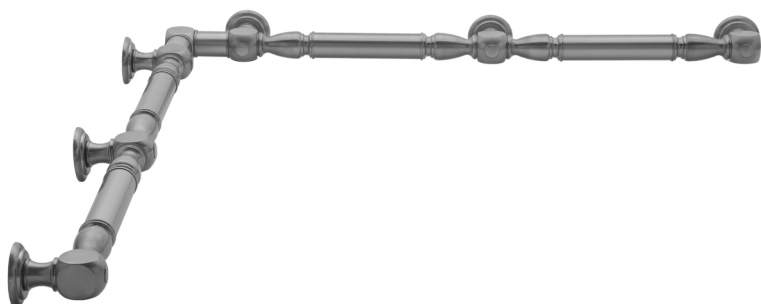

G20 36" x 36" Inside Corner Grab Bar

Model #: **G20-36-36-IC-**

FEATURES:

- ADA compliant when properly installed
- All brass construction, fully polished & plated
- All grab bars can be custom sized. Contact JACLO for pricing & availability
- Optional handshower sliders and toilet paper/wash cloth holders can be added only upon initial order
- Grab bars over 32" REQUIRE a middle post

SPECIFICATION DRAWING:

BRASS LUXURY GRAB BAR							
PART. #	DESCRIPTION	A	B	PART. #	DESCRIPTION	A	B
G20-12-12-IC	CENTER OF POST	12"	12"	G20-24-36-IC	CENTER OF POST	24"	36"
G20-12-16-IC	CENTER OF POST	12"	16"	G20-24-48-IC	CENTER OF POST	24"	48"
G20-12-24-IC	CENTER OF POST	12"	24"	G20-24-60-IC	CENTER OF POST	24"	60"
G20-12-32-IC	CENTER OF POST	12"	32"				
G20-12-36-IC	CENTER OF POST	12"	36"	G20-32-32-IC	CENTER OF POST	32"	32"
G20-12-48-IC	CENTER OF POST	12"	48"	G20-32-36-IC	CENTER OF POST	32"	36"
G20-12-60-IC	CENTER OF POST	12"	60"	G20-32-48-IC	CENTER OF POST	32"	48"
				G20-32-60-IC	CENTER OF POST	32"	60"
G20-16-16-IC	CENTER OF POST	16"	16"				
G20-16-24-IC	CENTER OF POST	16"	24"	G20-36-36-IC	CENTER OF POST	36"	36"
G20-16-32-IC	CENTER OF POST	16"	32"	G20-36-48-IC	CENTER OF POST	36"	48"
				G20-36-60-IC	CENTER OF POST	36"	60"
G20-16-36-IC	CENTER OF POST	16"	36"				
G20-16-48-IC	CENTER OF POST	16"	48"	G20-48-48-IC	CENTER OF POST	48"	48"
G20-16-60-IC	CENTER OF POST	16"	60"	G20-48-60-IC	CENTER OF POST	48"	60"
G20-24-24-IC	CENTER OF POST	24"	24"				
G20-24-32-IC	CENTER OF POST	24"	32"	G20-60-60-IC	CENTER OF POST	60"	60"