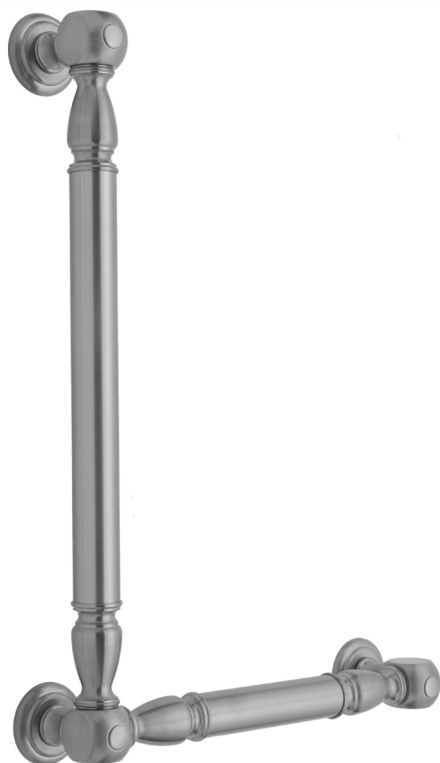

G20 32H x 24W 90° Right Hand Grab Bar

Model #: **G20-32H-24W-RH-**

FEATURES:

- ADA compliant when properly installed
- All brass construction, fully polished & plated
- All grab bars can be custom sized. Contact JACLO for pricing & availability
- Optional handshower sliders and toilet paper/wash cloth holders can be added only upon initial order
- Grab bars over 32" REQUIRE a middle post

AVAILABLE FINISHES:

Polished Chrome (PCH)	Satin Chrome (SC)	Bronze Umber (BU)
Satin Nickel (SN)	Pewter (PEW)	Caramel Bronze (CB)
Polished Nickel (PN)	Antique Brass (AB)	Antique Copper (ACU)
Oil-Rubbed Bronze (ORB)	Polished Brass (PB)	Polished Copper (PCU)
Vintage Bronze (VB)	Satin Brass (SB)	Matte Black (MBK)
Satin Gold (SG)	Polished Gold (PG)	Black Nickel (BKN)
Bombay Gold (BG)	Jewelers Gold (JG)	Europa Bronze (EB)
White (WH)	Sedona Beige (SDB)	Tristan Brass (TB)
Unlacquered Brass (ULB)	Satin Cooper (SCU)	

SPECIFICATION DRAWING:

BRASS LUXURY GRAB BAR			
PART. #	DESCRIPTION	A H	B W
G20-12H-12W	CENTER TO CENTER	12"	12"
G20-12H-16W	CENTER TO CENTER	12"	16"
G20-12H-24W	CENTER TO CENTER	12"	24"
G20-12H-32W	CENTER TO CENTER	12"	32"
G20-16H-12W	CENTER TO CENTER	16"	12"
G20-16H-16W	CENTER TO CENTER	16"	16"
G20-16H-24W	CENTER TO CENTER	16"	24"
G20-16H-32W	CENTER TO CENTER	16"	32"
G20-24H-12W	CENTER TO CENTER	24"	12"
G20-24H-16W	CENTER TO CENTER	24"	16"
G20-24H-24W	CENTER TO CENTER	24"	24"
G20-24H-32W	CENTER TO CENTER	24"	32"
G20-32H-12W	CENTER TO CENTER	32"	12"
G20-32H-16W	CENTER TO CENTER	32"	16"
G20-32H-24W	CENTER TO CENTER	32"	24"
G20-32H-32W	CENTER TO CENTER	32"	32"