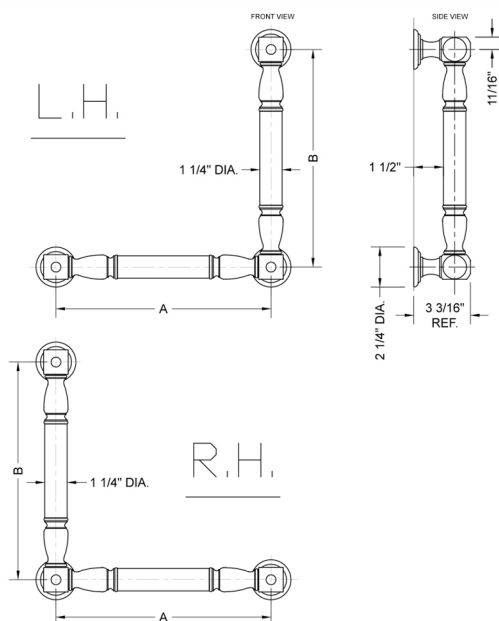

G20 32H x 24W 90° Right Hand Grab Bar

Model #: **G20-32H-24W-RH-**

FEATURES:

- ADA compliant when properly installed
- All brass construction, fully polished & plated
- All grab bars can be custom sized. Contact JACLO for pricing & availability
- Optional handshower sliders and toilet paper/wash cloth holders can be added only upon initial order
- Grab bars over 32" REQUIRE a middle post

SPECIFICATION DRAWING:

BRASS LUXURY GRAB BAR			
PART. #	DESCRIPTION	A H	B W
G20-12H-12W	CENTER TO CENTER	12"	12"
G20-12H-16W	CENTER TO CENTER	12"	16"
G20-12H-24W	CENTER TO CENTER	12"	24"
G20-12H-32W	CENTER TO CENTER	12"	32"
G20-16H-12W	CENTER TO CENTER	16"	12"
G20-16H-16W	CENTER TO CENTER	16"	16"
G20-16H-24W	CENTER TO CENTER	16"	24"
G20-16H-32W	CENTER TO CENTER	16"	32"
G20-24H-12W	CENTER TO CENTER	24"	12"
G20-24H-16W	CENTER TO CENTER	24"	16"
G20-24H-24W	CENTER TO CENTER	24"	24"
G20-24H-32W	CENTER TO CENTER	24"	32"
G20-32H-12W	CENTER TO CENTER	32"	12"
G20-32H-16W	CENTER TO CENTER	32"	16"
G20-32H-24W	CENTER TO CENTER	32"	24"
G20-32H-32W	CENTER TO CENTER	32"	32"