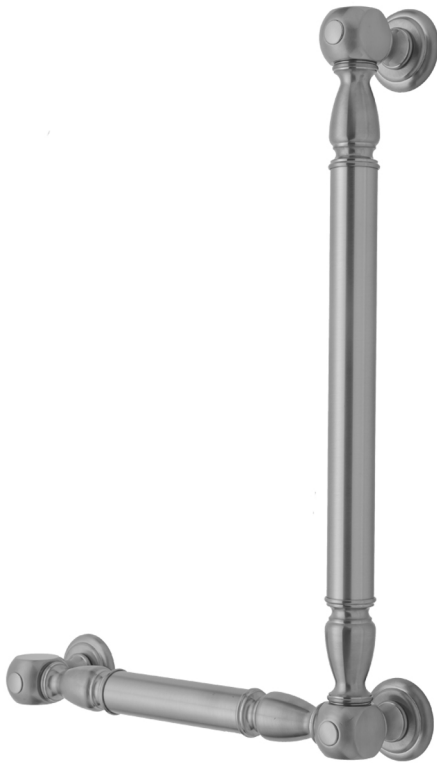

G20 32H x 24W 90° Left Hand Grab Bar

Model #: **G20-32H-24W-LH-**

FEATURES:

- ADA compliant when properly installed
- All brass construction, fully polished & plated
- All grab bars can be custom sized. Contact JACLO for pricing & availability
- Optional handshower sliders and toilet paper/wash cloth holders can be added only upon initial order
- Grab bars over 32" REQUIRE a middle post

AVAILABLE FINISHES:

Polished Chrome (PCH)	Satin Chrome (SC)	Bronze Umber (BU)
Satin Nickel (SN)	Pewter (PEW)	Caramel Bronze (CB)
Polished Nickel (PN)	Antique Brass (AB)	Antique Copper (ACU)
Oil-Rubbed Bronze (ORB)	Polished Brass (PB)	Polished Copper (PCU)
Vintage Bronze (VB)	Satin Brass (SB)	Matte Black (MBK)
Satin Gold (SG)	Polished Gold (PG)	Black Nickel (BKN)
Bombay Gold (BG)	Jewelers Gold (JG)	Europa Bronze (EB)
White (WH)	Sedona Beige (SDB)	Tristan Brass (TB)
Unlacquered Brass (ULB)	Satin Cooper (SCU)	

SPECIFICATION DRAWING:

BRASS LUXURY GRAB BAR			
PART. #	DESCRIPTION	A H	B W
G20-12H-12W	CENTER TO CENTER	12"	12"
G20-12H-16W	CENTER TO CENTER	12"	16"
G20-12H-24W	CENTER TO CENTER	12"	24"
G20-12H-32W	CENTER TO CENTER	12"	32"
G20-16H-12W	CENTER TO CENTER	16"	12"
G20-16H-16W	CENTER TO CENTER	16"	16"
G20-16H-24W	CENTER TO CENTER	16"	24"
G20-16H-32W	CENTER TO CENTER	16"	32"
G20-24H-12W	CENTER TO CENTER	24"	12"
G20-24H-16W	CENTER TO CENTER	24"	16"
G20-24H-24W	CENTER TO CENTER	24"	24"
G20-24H-32W	CENTER TO CENTER	24"	32"
G20-32H-12W	CENTER TO CENTER	32"	12"
G20-32H-16W	CENTER TO CENTER	32"	16"
G20-32H-24W	CENTER TO CENTER	32"	24"
G20-32H-32W	CENTER TO CENTER	32"	32"