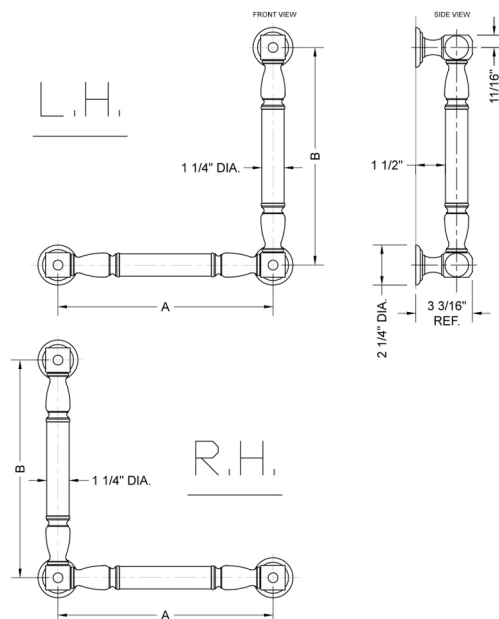

G20 32H x 24W 90° Left Hand Grab Bar

Model #: **G20-32H-24W-LH-**

FEATURES:

- ADA compliant when properly installed
- All brass construction, fully polished & plated
- All grab bars can be custom sized. Contact JACLO for pricing & availability
- Optional handshower sliders and toilet paper/wash cloth holders can be added only upon initial order
- Grab bars over 32" REQUIRE a middle post

SPECIFICATION DRAWING:

BRASS LUXURY GRAB BAR			
PART. #	DESCRIPTION	A H	B W
G20-12H-12W	CENTER TO CENTER	12"	12"
G20-12H-16W	CENTER TO CENTER	12"	16"
G20-12H-24W	CENTER TO CENTER	12"	24"
G20-12H-32W	CENTER TO CENTER	12"	32"
G20-16H-12W	CENTER TO CENTER	16"	12"
G20-16H-16W	CENTER TO CENTER	16"	16"
G20-16H-24W	CENTER TO CENTER	16"	24"
G20-16H-32W	CENTER TO CENTER	16"	32"
G20-24H-12W	CENTER TO CENTER	24"	12"
G20-24H-16W	CENTER TO CENTER	24"	16"
G20-24H-24W	CENTER TO CENTER	24"	24"
G20-24H-32W	CENTER TO CENTER	24"	32"
G20-32H-12W	CENTER TO CENTER	32"	12"
G20-32H-16W	CENTER TO CENTER	32"	16"
G20-32H-24W	CENTER TO CENTER	32"	24"
G20-32H-32W	CENTER TO CENTER	32"	32"