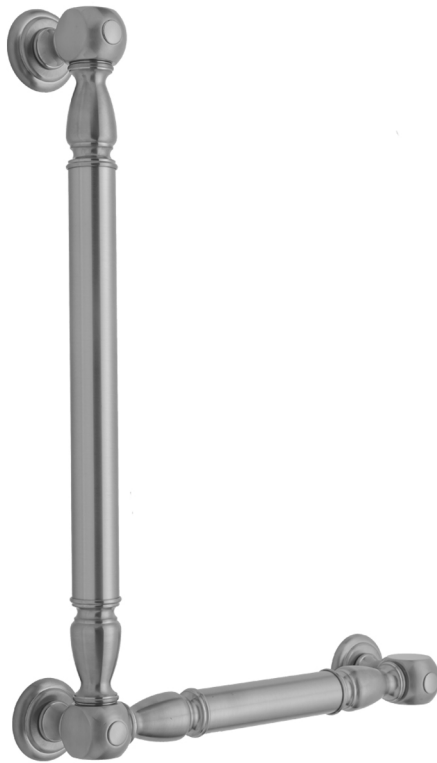

## G20 32H x 12W 90° Right Hand Grab Bar

Model #: **G20-32H-12W-RH-**

### FEATURES:

- ADA compliant when properly installed
- All brass construction, fully polished & plated
- All grab bars can be custom sized. Contact JACLO for pricing & availability
- Optional handshower sliders and toilet paper/wash cloth holders can be added only upon initial order
- Grab bars over 32" REQUIRE a middle post

### AVAILABLE FINISHES:

Polished Chrome (PCH)	Satin Chrome (SC)	Bronze Umber (BU)
Satin Nickel (SN)	Pewter (PEW)	Caramel Bronze (CB)
Polished Nickel (PN)	Antique Brass (AB)	Antique Copper (ACU)
Oil-Rubbed Bronze (ORB)	Polished Brass (PB)	Polished Copper (PCU)
Vintage Bronze (VB)	Satin Brass (SB)	Matte Black (MBK)
Satin Gold (SG)	Polished Gold (PG)	Black Nickel (BKN)
Bombay Gold (BG)	Jewelers Gold (JG)	Europa Bronze (EB)
White (WH)	Sedona Beige (SDB)	Tristan Brass (TB)
Unlacquered Brass (ULB)	Satin Cooper (SCU)	

### SPECIFICATION DRAWING:

BRASS LUXURY GRAB BAR			
PART. #	DESCRIPTION	A H	B W
G20-12H-12W	CENTER TO CENTER	12"	12"
G20-12H-16W	CENTER TO CENTER	12"	16"
G20-12H-24W	CENTER TO CENTER	12"	24"
G20-12H-32W	CENTER TO CENTER	12"	32"
G20-16H-12W	CENTER TO CENTER	16"	12"
G20-16H-16W	CENTER TO CENTER	16"	16"
G20-16H-24W	CENTER TO CENTER	16"	24"
G20-16H-32W	CENTER TO CENTER	16"	32"
G20-24H-12W	CENTER TO CENTER	24"	12"
G20-24H-16W	CENTER TO CENTER	24"	16"
G20-24H-24W	CENTER TO CENTER	24"	24"
G20-24H-32W	CENTER TO CENTER	24"	32"
G20-32H-12W	CENTER TO CENTER	32"	12"
G20-32H-16W	CENTER TO CENTER	32"	16"
G20-32H-24W	CENTER TO CENTER	32"	24"
G20-32H-32W	CENTER TO CENTER	32"	32"