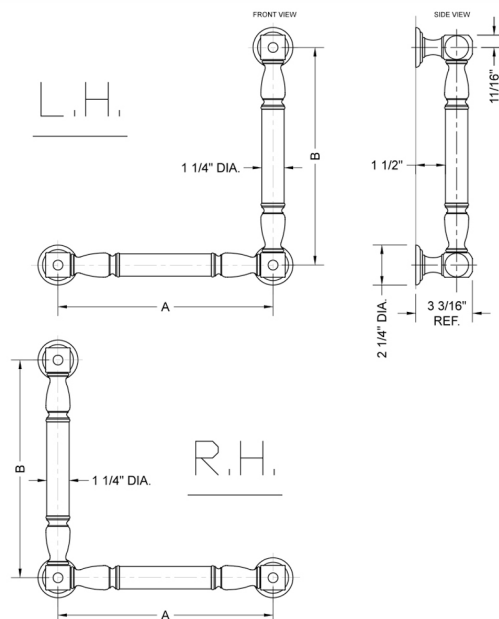

## G20 32H x 12W 90° Right Hand Grab Bar

Model #: **G20-32H-12W-RH-**

### FEATURES:

- ADA compliant when properly installed
- All brass construction, fully polished & plated
- All grab bars can be custom sized. Contact JACLO for pricing & availability
- Optional handshower sliders and toilet paper/wash cloth holders can be added only upon initial order
- Grab bars over 32" REQUIRE a middle post

### SPECIFICATION DRAWING:

BRASS LUXURY GRAB BAR			
PART. #	DESCRIPTION	A H	B W
G20-12H-12W	CENTER TO CENTER	12"	12"
G20-12H-16W	CENTER TO CENTER	12"	16"
G20-12H-24W	CENTER TO CENTER	12"	24"
G20-12H-32W	CENTER TO CENTER	12"	32"
G20-16H-12W	CENTER TO CENTER	16"	12"
G20-16H-16W	CENTER TO CENTER	16"	16"
G20-16H-24W	CENTER TO CENTER	16"	24"
G20-16H-32W	CENTER TO CENTER	16"	32"
G20-24H-12W	CENTER TO CENTER	24"	12"
G20-24H-16W	CENTER TO CENTER	24"	16"
G20-24H-24W	CENTER TO CENTER	24"	24"
G20-24H-32W	CENTER TO CENTER	24"	32"
G20-32H-12W	CENTER TO CENTER	32"	12"
G20-32H-16W	CENTER TO CENTER	32"	16"
G20-32H-24W	CENTER TO CENTER	32"	24"
G20-32H-32W	CENTER TO CENTER	32"	32"