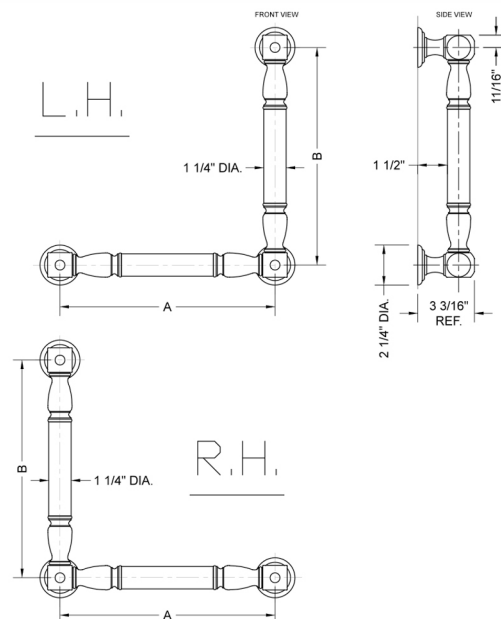

G20 32H x 12W 90° Left Hand Grab Bar

Model #: **G20-32H-12W-LH-**

FEATURES:

- ADA compliant when properly installed
- All brass construction, fully polished & plated
- All grab bars can be custom sized. Contact JACLO for pricing & availability
- Optional handshower sliders and toilet paper/wash cloth holders can be added only upon initial order
- Grab bars over 32" REQUIRE a middle post

SPECIFICATION DRAWING:

BRASS LUXURY GRAB BAR			
PART. #	DESCRIPTION	A H	B W
G20-12H-12W	CENTER TO CENTER	12"	12"
G20-12H-16W	CENTER TO CENTER	12"	16"
G20-12H-24W	CENTER TO CENTER	12"	24"
G20-12H-32W	CENTER TO CENTER	12"	32"
G20-16H-12W	CENTER TO CENTER	16"	12"
G20-16H-16W	CENTER TO CENTER	16"	16"
G20-16H-24W	CENTER TO CENTER	16"	24"
G20-16H-32W	CENTER TO CENTER	16"	32"
G20-24H-12W	CENTER TO CENTER	24"	12"
G20-24H-16W	CENTER TO CENTER	24"	16"
G20-24H-24W	CENTER TO CENTER	24"	24"
G20-24H-32W	CENTER TO CENTER	24"	32"
G20-32H-12W	CENTER TO CENTER	32"	12"
G20-32H-16W	CENTER TO CENTER	32"	16"
G20-32H-24W	CENTER TO CENTER	32"	24"
G20-32H-32W	CENTER TO CENTER	32"	32"