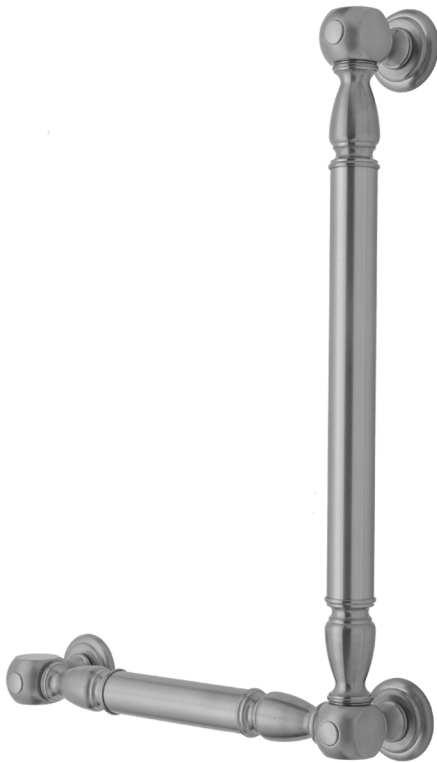

G20 32H x 12W 90° Left Hand Grab Bar

Model #: **G20-32H-12W-LH-**

FEATURES:

- ADA compliant when properly installed
- All brass construction, fully polished & plated
- All grab bars can be custom sized. Contact JACLO for pricing & availability
- Optional handshower sliders and toilet paper/wash cloth holders can be added only upon initial order
- Grab bars over 32" REQUIRE a middle post

AVAILABLE FINISHES:

Polished Chrome (PCH)	Satin Chrome (SC)	Bronze Umber (BU)
Satin Nickel (SN)	Pewter (PEW)	Caramel Bronze (CB)
Polished Nickel (PN)	Antique Brass (AB)	Antique Copper (ACU)
Oil-Rubbed Bronze (ORB)	Polished Brass (PB)	Polished Copper (PCU)
Vintage Bronze (VB)	Satin Brass (SB)	Matte Black (MBK)
Satin Gold (SG)	Polished Gold (PG)	Black Nickel (BKN)
Bombay Gold (BG)	Jewelers Gold (JG)	Europa Bronze (EB)
White (WH)	Sedona Beige (SDB)	Tristan Brass (TB)
Unlacquered Brass (ULB)	Satin Cooper (SCU)	

SPECIFICATION DRAWING:

BRASS LUXURY GRAB BAR			
PART. #	DESCRIPTION	A H	B W
G20-12H-12W	CENTER TO CENTER	12"	12"
G20-12H-16W	CENTER TO CENTER	12"	16"
G20-12H-24W	CENTER TO CENTER	12"	24"
G20-12H-32W	CENTER TO CENTER	12"	32"
G20-16H-12W	CENTER TO CENTER	16"	12"
G20-16H-16W	CENTER TO CENTER	16"	16"
G20-16H-24W	CENTER TO CENTER	16"	24"
G20-16H-32W	CENTER TO CENTER	16"	32"
G20-24H-12W	CENTER TO CENTER	24"	12"
G20-24H-16W	CENTER TO CENTER	24"	16"
G20-24H-24W	CENTER TO CENTER	24"	24"
G20-24H-32W	CENTER TO CENTER	24"	32"
G20-32H-12W	CENTER TO CENTER	32"	12"
G20-32H-16W	CENTER TO CENTER	32"	16"
G20-32H-24W	CENTER TO CENTER	32"	24"
G20-32H-32W	CENTER TO CENTER	32"	32"