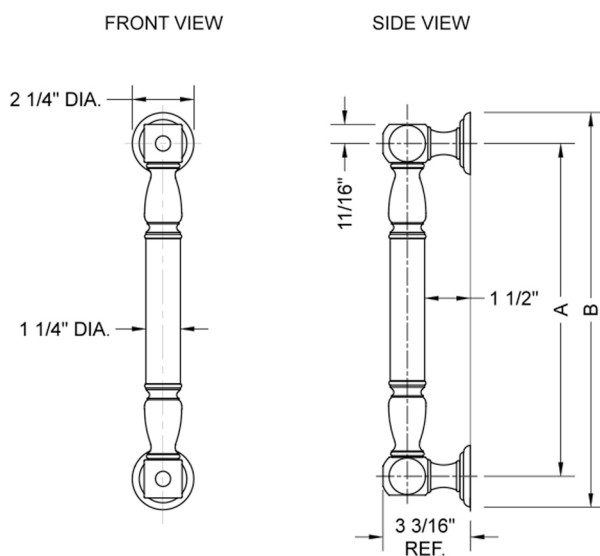

32" G20 Straight Grab Bar

Model #: G20-32-

FEATURES:

- ADA compliant when properly installed
- All brass construction, fully polished & plated
- All grab bars can be custom sized. Contact JACLO for pricing & availability
- Optional handshower sliders and toilet paper/wash cloth holders can be added only upon initial order
- Grab bars over 32" REQUIRE a middle post

SPECIFICATION DRAWING:

BRASS LUXURY GRAB BAR			
PART. #	DESCRIPTION	A	B
G20-12-XX	12" CENTER TO CENTER	12"	14 1/4"
G20-16-XX	16" CENTER TO CENTER	16"	18 1/4"
G20-18-XX	18" CENTER TO CENTER	18"	20 1/4"
G20-24-XX	24" CENTER TO CENTER	24"	26 1/4"
G20-32-XX	32" CENTER TO CENTER	32"	34 1/4"
*NOTE: GRAB BARS OVER 32" REQUIRE A MIDDLE POST			
G20-36-XX	36" CENTER TO CENTER	36"	38 1/4"
G20-42-XX	42" CENTER TO CENTER	42"	44 1/4"
G20-48-XX	48" CENTER TO CENTER	48"	50 1/4"
G20-60-XX	60" CENTER TO CENTER	60"	62 1/4"