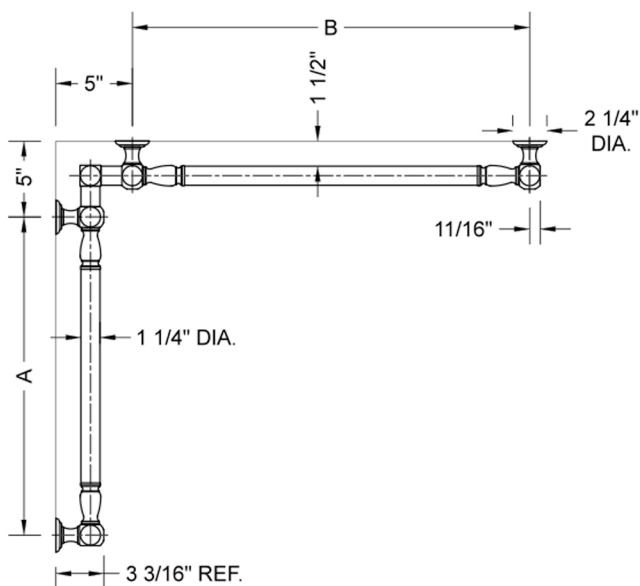

G20 32" x 48" Inside Corner Grab Bar

Model #: G20-32-48-IC-

FEATURES:

- ADA compliant when properly installed
- All brass construction, fully polished & plated
- All grab bars can be custom sized. Contact JACLO for pricing & availability
- Optional handshower sliders and toilet paper/wash cloth holders can be added only upon initial order
- Grab bars over 32" REQUIRE a middle post

SPECIFICATION DRAWING:

| BRASS LUXURY GRAB BAR | | | | | | | |
|-----------------------|----------------|-----|-----|--------------|----------------|-----|-----|
| PART. # | DESCRIPTION | A | B | PART. # | DESCRIPTION | A | B |
| G20-12-12-IC | CENTER OF POST | 12" | 12" | G20-24-36-IC | CENTER OF POST | 24" | 36" |
| G20-12-16-IC | CENTER OF POST | 12" | 16" | G20-24-48-IC | CENTER OF POST | 24" | 48" |
| G20-12-24-IC | CENTER OF POST | 12" | 24" | G20-24-60-IC | CENTER OF POST | 24" | 60" |
| G20-12-32-IC | CENTER OF POST | 12" | 32" | | | | |
| | | | | G20-32-32-IC | CENTER OF POST | 32" | 32" |
| G20-12-36-IC | CENTER OF POST | 12" | 36" | G20-32-36-IC | CENTER OF POST | 32" | 36" |
| G20-12-48-IC | CENTER OF POST | 12" | 48" | G20-32-48-IC | CENTER OF POST | 32" | 48" |
| G20-12-60-IC | CENTER OF POST | 12" | 60" | G20-32-60-IC | CENTER OF POST | 32" | 60" |
| | | | | | | | |
| G20-16-16-IC | CENTER OF POST | 16" | 16" | G20-36-36-IC | CENTER OF POST | 36" | 36" |
| G20-16-24-IC | CENTER OF POST | 16" | 24" | G20-36-48-IC | CENTER OF POST | 36" | 48" |
| G20-16-32-IC | CENTER OF POST | 16" | 32" | G20-36-60-IC | CENTER OF POST | 36" | 60" |
| | | | | | | | |
| G20-16-36-IC | CENTER OF POST | 16" | 36" | G20-48-48-IC | CENTER OF POST | 48" | 48" |
| G20-16-48-IC | CENTER OF POST | 16" | 48" | G20-48-60-IC | CENTER OF POST | 48" | 60" |
| G20-16-60-IC | CENTER OF POST | 16" | 60" | | | | |
| | | | | | | | |
| G20-24-24-IC | CENTER OF POST | 24" | 24" | G20-60-60-IC | CENTER OF POST | 60" | 60" |
| G20-24-32-IC | CENTER OF POST | 24" | 32" | | | | |