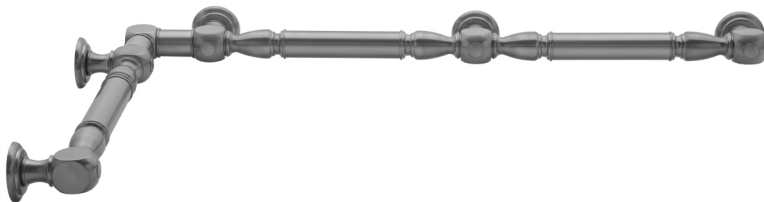

G20 32" x 48" Inside Corner Grab Bar

Model #: G20-32-48-IC-

FEATURES:

- ADA compliant when properly installed
- All brass construction, fully polished & plated
- All grab bars can be custom sized. Contact JACLO for pricing & availability
- Optional handshower sliders and toilet paper/wash cloth holders can be added only upon initial order
- Grab bars over 32" REQUIRE a middle post

AVAILABLE FINISHES:

| | | |
|-------------------------|---------------------|-----------------------|
| Polished Chrome (PCH) | Satin Chrome (SC) | Bronze Umber (BU) |
| Satin Nickel (SN) | Pewter (PEW) | Caramel Bronze (CB) |
| Polished Nickel (PN) | Antique Brass (AB) | Antique Copper (ACU) |
| Oil-Rubbed Bronze (ORB) | Polished Brass (PB) | Polished Copper (PCU) |
| Vintage Bronze (VB) | Satin Brass (SB) | Matte Black (MBK) |
| Satin Gold (SG) | Polished Gold (PG) | Black Nickel (BKN) |
| Bombay Gold (BG) | Jewelers Gold (JG) | Europa Bronze (EB) |
| White (WH) | Sedona Beige (SDB) | Tristan Brass (TB) |
| Unlacquered Brass (ULB) | Satin Cooper (SCU) | |