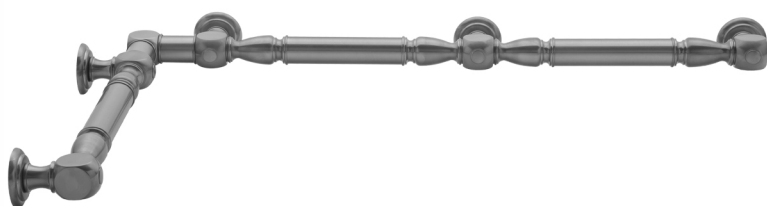

## G20 32" x 36" Inside Corner Grab Bar

Model #: **G20-32-36-IC-**

### FEATURES:

- ADA compliant when properly installed
- All brass construction, fully polished & plated
- All grab bars can be custom sized. Contact JACLO for pricing & availability
- Optional handshower sliders and toilet paper/wash cloth holders can be added only upon initial order
- Grab bars over 32" REQUIRE a middle post

### SPECIFICATION DRAWING:

BRASS LUXURY GRAB BAR							
PART. #	DESCRIPTION	A	B	PART. #	DESCRIPTION	A	B
G20-12-12-IC	CENTER OF POST	12"	12"	G20-24-36-IC	CENTER OF POST	24"	36"
G20-12-16-IC	CENTER OF POST	12"	16"	G20-24-48-IC	CENTER OF POST	24"	48"
G20-12-24-IC	CENTER OF POST	12"	24"	G20-24-60-IC	CENTER OF POST	24"	60"
G20-12-32-IC	CENTER OF POST	12"	32"				
G20-12-36-IC	CENTER OF POST	12"	36"	G20-32-32-IC	CENTER OF POST	32"	32"
G20-12-48-IC	CENTER OF POST	12"	48"	G20-32-36-IC	CENTER OF POST	32"	36"
G20-12-60-IC	CENTER OF POST	12"	60"	G20-32-48-IC	CENTER OF POST	32"	48"
				G20-32-60-IC	CENTER OF POST	32"	60"
G20-16-16-IC	CENTER OF POST	16"	16"				
G20-16-24-IC	CENTER OF POST	16"	24"	G20-36-36-IC	CENTER OF POST	36"	36"
G20-16-32-IC	CENTER OF POST	16"	32"	G20-36-48-IC	CENTER OF POST	36"	48"
				G20-36-60-IC	CENTER OF POST	36"	60"
G20-16-36-IC	CENTER OF POST	16"	36"				
G20-16-48-IC	CENTER OF POST	16"	48"	G20-48-48-IC	CENTER OF POST	48"	48"
G20-16-60-IC	CENTER OF POST	16"	60"	G20-48-60-IC	CENTER OF POST	48"	60"
G20-24-24-IC	CENTER OF POST	24"	24"				
G20-24-32-IC	CENTER OF POST	24"	32"	G20-60-60-IC	CENTER OF POST	60"	60"