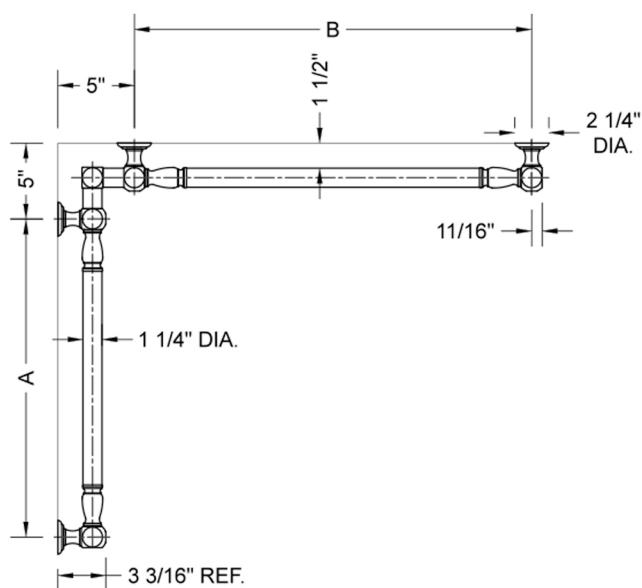

## G20 32" x 36" Inside Corner Grab Bar

Model #: **G20-32-36-IC-**

### FEATURES:

- ADA compliant when properly installed
- All brass construction, fully polished & plated
- All grab bars can be custom sized. Contact JACLO for pricing & availability
- Optional handshower sliders and toilet paper/wash cloth holders can be added only upon initial order
- Grab bars over 32" REQUIRE a middle post

### SPECIFICATION DRAWING:

BRASS LUXURY GRAB BAR							
PART. #	DESCRIPTION	A	B	PART. #	DESCRIPTION	A	B
G20-12-12-IC	CENTER OF POST	12"	12"	G20-24-36-IC	CENTER OF POST	24"	36"
G20-12-16-IC	CENTER OF POST	12"	16"	G20-24-48-IC	CENTER OF POST	24"	48"
G20-12-24-IC	CENTER OF POST	12"	24"	G20-24-60-IC	CENTER OF POST	24"	60"
G20-12-32-IC	CENTER OF POST	12"	32"				
G20-12-36-IC	CENTER OF POST	12"	36"	G20-32-32-IC	CENTER OF POST	32"	32"
G20-12-48-IC	CENTER OF POST	12"	48"	G20-32-36-IC	CENTER OF POST	32"	36"
G20-12-60-IC	CENTER OF POST	12"	60"	G20-32-48-IC	CENTER OF POST	32"	48"
				G20-32-60-IC	CENTER OF POST	32"	60"
G20-16-16-IC	CENTER OF POST	16"	16"				
G20-16-24-IC	CENTER OF POST	16"	24"	G20-36-36-IC	CENTER OF POST	36"	36"
G20-16-32-IC	CENTER OF POST	16"	32"	G20-36-48-IC	CENTER OF POST	36"	48"
				G20-36-60-IC	CENTER OF POST	36"	60"
G20-16-36-IC	CENTER OF POST	16"	36"				
G20-16-48-IC	CENTER OF POST	16"	48"	G20-48-48-IC	CENTER OF POST	48"	48"
G20-16-60-IC	CENTER OF POST	16"	60"	G20-48-60-IC	CENTER OF POST	48"	60"
G20-24-24-IC	CENTER OF POST	24"	24"				
G20-24-32-IC	CENTER OF POST	24"	32"	G20-60-60-IC	CENTER OF POST	60"	60"