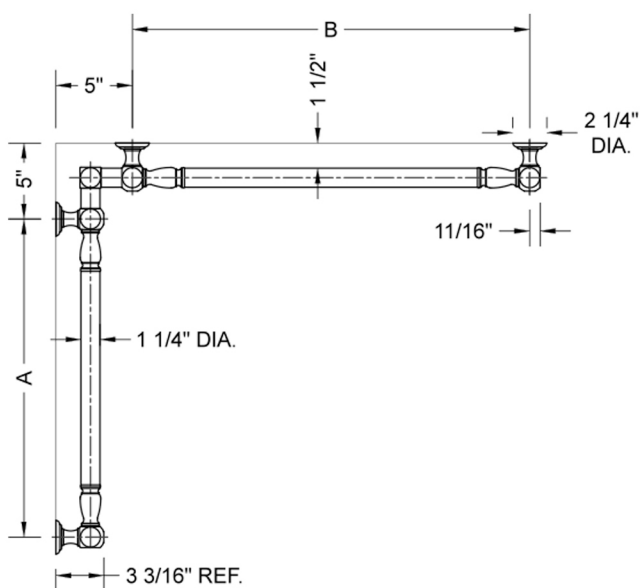

G20 32" x 32" Inside Corner Grab Bar

Model #: **G20-32-32-IC-**

FEATURES:

- ADA compliant when properly installed
- All brass construction, fully polished & plated
- All grab bars can be custom sized. Contact JACLO for pricing & availability
- Optional handshower sliders and toilet paper/wash cloth holders can be added only upon initial order
- Grab bars over 32" REQUIRE a middle post

SPECIFICATION DRAWING:

BRASS LUXURY GRAB BAR							
PART. #	DESCRIPTION	A	B	PART. #	DESCRIPTION	A	B
G20-12-12-IC	CENTER OF POST	12"	12"	G20-24-36-IC	CENTER OF POST	24"	36"
G20-12-16-IC	CENTER OF POST	12"	16"	G20-24-48-IC	CENTER OF POST	24"	48"
G20-12-24-IC	CENTER OF POST	12"	24"	G20-24-60-IC	CENTER OF POST	24"	60"
G20-12-32-IC	CENTER OF POST	12"	32"				
				G20-32-32-IC	CENTER OF POST	32"	32"
G20-12-36-IC	CENTER OF POST	12"	36"	G20-32-36-IC	CENTER OF POST	32"	36"
G20-12-48-IC	CENTER OF POST	12"	48"	G20-32-48-IC	CENTER OF POST	32"	48"
G20-12-60-IC	CENTER OF POST	12"	60"	G20-32-60-IC	CENTER OF POST	32"	60"
G20-16-16-IC	CENTER OF POST	16"	16"	G20-36-36-IC	CENTER OF POST	36"	36"
G20-16-24-IC	CENTER OF POST	16"	24"	G20-36-48-IC	CENTER OF POST	36"	48"
G20-16-32-IC	CENTER OF POST	16"	32"	G20-36-60-IC	CENTER OF POST	36"	60"
G20-16-36-IC	CENTER OF POST	16"	36"	G20-48-48-IC	CENTER OF POST	48"	48"
G20-16-48-IC	CENTER OF POST	16"	48"	G20-48-60-IC	CENTER OF POST	48"	60"
G20-16-60-IC	CENTER OF POST	16"	60"				
G20-24-24-IC	CENTER OF POST	24"	24"	G20-60-60-IC	CENTER OF POST	60"	60"
G20-24-32-IC	CENTER OF POST	24"	32"				