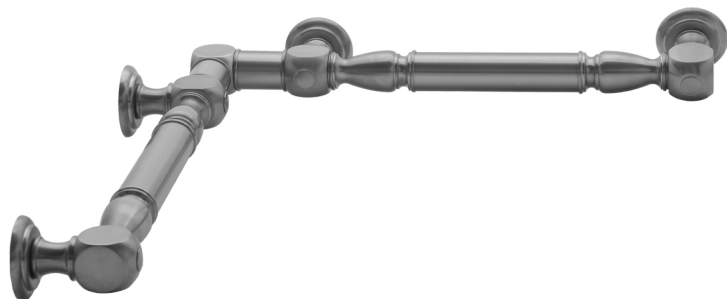

G20 32" x 32" Inside Corner Grab Bar

Model #: **G20-32-32-IC-**

FEATURES:

- ADA compliant when properly installed
- All brass construction, fully polished & plated
- All grab bars can be custom sized. Contact JACLO for pricing & availability
- Optional handshower sliders and toilet paper/wash cloth holders can be added only upon initial order
- Grab bars over 32" REQUIRE a middle post

SPECIFICATION DRAWING:

BRASS LUXURY GRAB BAR							
PART. #	DESCRIPTION	A	B	PART. #	DESCRIPTION	A	B
G20-12-12-IC	CENTER OF POST	12"	12"	G20-24-36-IC	CENTER OF POST	24"	36"
G20-12-16-IC	CENTER OF POST	12"	16"	G20-24-48-IC	CENTER OF POST	24"	48"
G20-12-24-IC	CENTER OF POST	12"	24"	G20-24-60-IC	CENTER OF POST	24"	60"
G20-12-32-IC	CENTER OF POST	12"	32"				
				G20-32-32-IC	CENTER OF POST	32"	32"
G20-12-36-IC	CENTER OF POST	12"	36"	G20-32-36-IC	CENTER OF POST	32"	36"
G20-12-48-IC	CENTER OF POST	12"	48"	G20-32-48-IC	CENTER OF POST	32"	48"
G20-12-60-IC	CENTER OF POST	12"	60"	G20-32-60-IC	CENTER OF POST	32"	60"
G20-16-16-IC	CENTER OF POST	16"	16"	G20-36-36-IC	CENTER OF POST	36"	36"
G20-16-24-IC	CENTER OF POST	16"	24"	G20-36-48-IC	CENTER OF POST	36"	48"
G20-16-32-IC	CENTER OF POST	16"	32"	G20-36-60-IC	CENTER OF POST	36"	60"
G20-16-36-IC	CENTER OF POST	16"	36"	G20-48-48-IC	CENTER OF POST	48"	48"
G20-16-48-IC	CENTER OF POST	16"	48"	G20-48-60-IC	CENTER OF POST	48"	60"
G20-16-60-IC	CENTER OF POST	16"	60"				
G20-24-24-IC	CENTER OF POST	24"	24"	G20-60-60-IC	CENTER OF POST	60"	60"
G20-24-32-IC	CENTER OF POST	24"	32"				