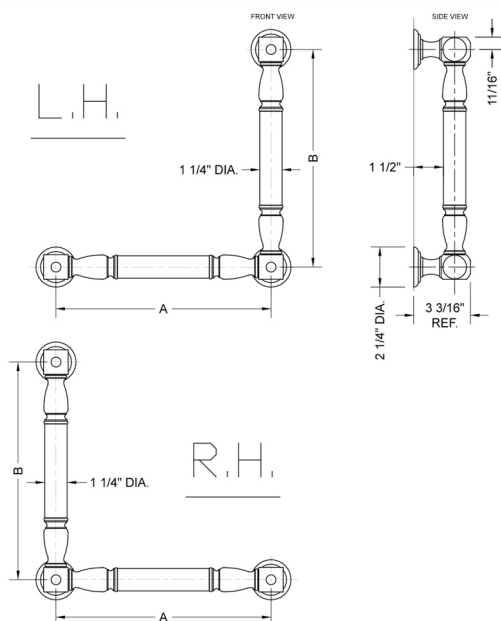

G20 24H x 32W 90° Left Hand Grab Bar

Model #: G20-24H-32W-LH-

FEATURES:

- ADA compliant when properly installed
- All brass construction, fully polished & plated
- All grab bars can be custom sized. Contact JACLO for pricing & availability
- Optional handshower sliders and toilet paper/wash cloth holders can be added only upon initial order
- Grab bars over 32" REQUIRE a middle post

SPECIFICATION DRAWING:

BRASS LUXURY GRAB BAR			
PART. #	DESCRIPTION	A H	B W
G20-12H-12W	CENTER TO CENTER	12"	12"
G20-12H-16W	CENTER TO CENTER	12"	16"
G20-12H-24W	CENTER TO CENTER	12"	24"
G20-12H-32W	CENTER TO CENTER	12"	32"
G20-16H-12W	CENTER TO CENTER	16"	12"
G20-16H-16W	CENTER TO CENTER	16"	16"
G20-16H-24W	CENTER TO CENTER	16"	24"
G20-16H-32W	CENTER TO CENTER	16"	32"
G20-24H-12W	CENTER TO CENTER	24"	12"
G20-24H-16W	CENTER TO CENTER	24"	16"
G20-24H-24W	CENTER TO CENTER	24"	24"
G20-24H-32W	CENTER TO CENTER	24"	32"
G20-32H-12W	CENTER TO CENTER	32"	12"
G20-32H-16W	CENTER TO CENTER	32"	16"
G20-32H-24W	CENTER TO CENTER	32"	24"
G20-32H-32W	CENTER TO CENTER	32"	32"