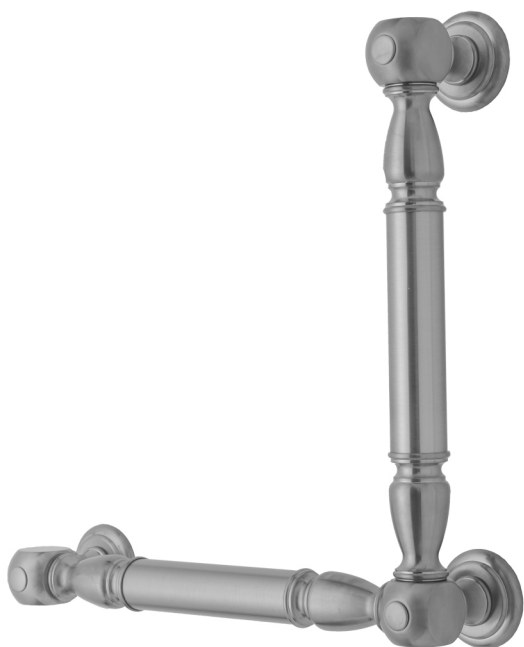

G20 24H x 32W 90° Left Hand Grab Bar

Model #: G20-24H-32W-LH-

FEATURES:

- ADA compliant when properly installed
- All brass construction, fully polished & plated
- All grab bars can be custom sized. Contact JACLO for pricing & availability
- Optional handshower sliders and toilet paper/wash cloth holders can be added only upon initial order
- Grab bars over 32" REQUIRE a middle post

AVAILABLE FINISHES:

Polished Chrome (PCH)	Satin Chrome (SC)	Bronze Umber (BU)
Satin Nickel (SN)	Pewter (PEW)	Caramel Bronze (CB)
Polished Nickel (PN)	Antique Brass (AB)	Antique Copper (ACU)
Oil-Rubbed Bronze (ORB)	Polished Brass (PB)	Polished Copper (PCU)
Vintage Bronze (VB)	Satin Brass (SB)	Matte Black (MBK)
Satin Gold (SG)	Polished Gold (PG)	Black Nickel (BKN)
Bombay Gold (BG)	Jewelers Gold (JG)	Europa Bronze (EB)
White (WH)	Sedona Beige (SDB)	Tristan Brass (TB)
Unlacquered Brass (ULB)	Satin Cooper (SCU)	

SPECIFICATION DRAWING:

BRASS LUXURY GRAB BAR			
PART. #	DESCRIPTION	A H	B W
G20-12H-12W	CENTER TO CENTER	12"	12"
G20-12H-16W	CENTER TO CENTER	12"	16"
G20-12H-24W	CENTER TO CENTER	12"	24"
G20-12H-32W	CENTER TO CENTER	12"	32"
G20-16H-12W	CENTER TO CENTER	16"	12"
G20-16H-16W	CENTER TO CENTER	16"	16"
G20-16H-24W	CENTER TO CENTER	16"	24"
G20-16H-32W	CENTER TO CENTER	16"	32"
G20-24H-12W	CENTER TO CENTER	24"	12"
G20-24H-16W	CENTER TO CENTER	24"	16"
G20-24H-24W	CENTER TO CENTER	24"	24"
G20-24H-32W	CENTER TO CENTER	24"	32"
G20-32H-12W	CENTER TO CENTER	32"	12"
G20-32H-16W	CENTER TO CENTER	32"	16"
G20-32H-24W	CENTER TO CENTER	32"	24"
G20-32H-32W	CENTER TO CENTER	32"	32"