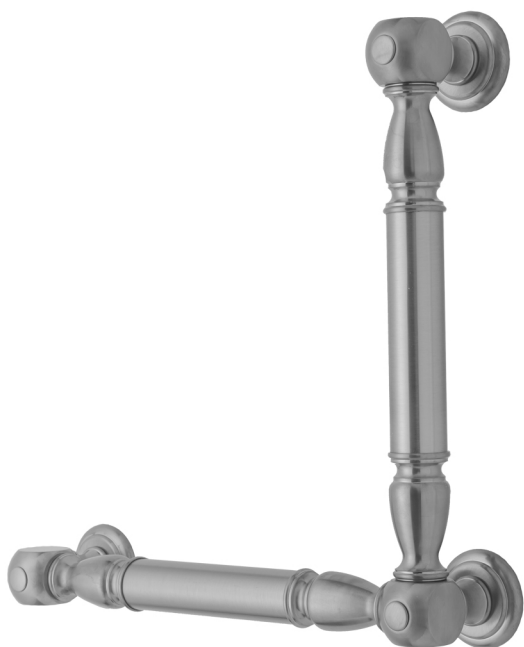

G20 24H x 24W 90° Grab Bar

Model #: G20-24H-24W-

FEATURES:

- ADA compliant when properly installed
- All brass construction, fully polished & plated
- All grab bars can be custom sized. Contact JACLO for pricing & availability
- Optional handshower sliders and toilet paper/wash cloth holders can be added only upon initial order
- Grab bars over 32" REQUIRE a middle post

AVAILABLE FINISHES:

Polished Chrome (PCH)	Satin Chrome (SC)	Bronze Umber (BU)
Satin Nickel (SN)	Pewter (PEW)	Caramel Bronze (CB)
Polished Nickel (PN)	Antique Brass (AB)	Antique Copper (ACU)
Oil-Rubbed Bronze (ORB)	Polished Brass (PB)	Polished Copper (PCU)
Vintage Bronze (VB)	Satin Brass (SB)	Matte Black (MBK)
Satin Gold (SG)	Polished Gold (PG)	Black Nickel (BKN)
Bombay Gold (BG)	Jewelers Gold (JG)	Europa Bronze (EB)
White (WH)	Sedona Beige (SDB)	Tristan Brass (TB)
Unlacquered Brass (ULB)	Satin Cooper (SCU)	

SPECIFICATION DRAWING:

BRASS LUXURY GRAB BAR			
PART. #	DESCRIPTION	A H	B W
G20-12H-12W	CENTER TO CENTER	12"	12"
G20-12H-16W	CENTER TO CENTER	12"	16"
G20-12H-24W	CENTER TO CENTER	12"	24"
G20-12H-32W	CENTER TO CENTER	12"	32"
G20-16H-12W	CENTER TO CENTER	16"	12"
G20-16H-16W	CENTER TO CENTER	16"	16"
G20-16H-24W	CENTER TO CENTER	16"	24"
G20-16H-32W	CENTER TO CENTER	16"	32"
G20-24H-12W	CENTER TO CENTER	24"	12"
G20-24H-16W	CENTER TO CENTER	24"	16"
G20-24H-24W	CENTER TO CENTER	24"	24"
G20-24H-32W	CENTER TO CENTER	24"	32"
G20-32H-12W	CENTER TO CENTER	32"	12"
G20-32H-16W	CENTER TO CENTER	32"	16"
G20-32H-24W	CENTER TO CENTER	32"	24"
G20-32H-32W	CENTER TO CENTER	32"	32"