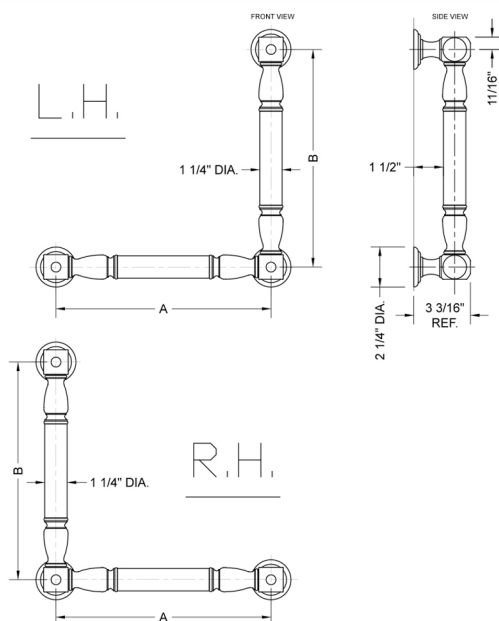

G20 24H x 24W 90° Grab Bar

Model #: G20-24H-24W-

FEATURES:

- ADA compliant when properly installed
- All brass construction, fully polished & plated
- All grab bars can be custom sized. Contact JACLO for pricing & availability
- Optional handshower sliders and toilet paper/wash cloth holders can be added only upon initial order
- Grab bars over 32" REQUIRE a middle post

SPECIFICATION DRAWING:

BRASS LUXURY GRAB BAR			
PART. #	DESCRIPTION	A H	B W
G20-12H-12W	CENTER TO CENTER	12"	12"
G20-12H-16W	CENTER TO CENTER	12"	16"
G20-12H-24W	CENTER TO CENTER	12"	24"
G20-12H-32W	CENTER TO CENTER	12"	32"
G20-16H-12W	CENTER TO CENTER	16"	12"
G20-16H-16W	CENTER TO CENTER	16"	16"
G20-16H-24W	CENTER TO CENTER	16"	24"
G20-16H-32W	CENTER TO CENTER	16"	32"
G20-24H-12W	CENTER TO CENTER	24"	12"
G20-24H-16W	CENTER TO CENTER	24"	16"
G20-24H-24W	CENTER TO CENTER	24"	24"
G20-24H-32W	CENTER TO CENTER	24"	32"
G20-32H-12W	CENTER TO CENTER	32"	12"
G20-32H-16W	CENTER TO CENTER	32"	16"
G20-32H-24W	CENTER TO CENTER	32"	24"
G20-32H-32W	CENTER TO CENTER	32"	32"