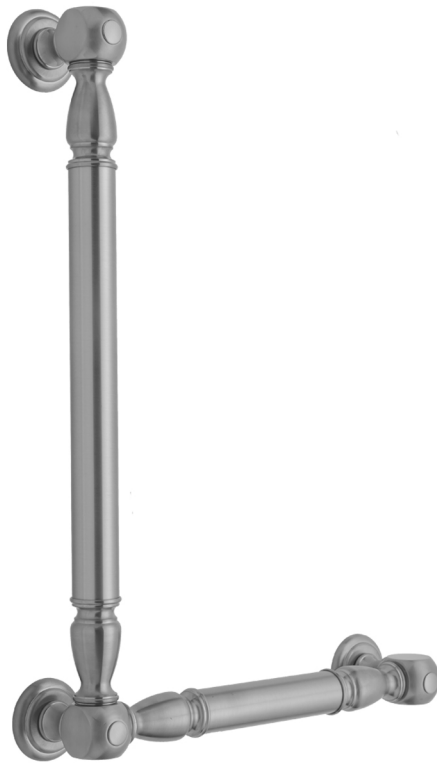

## G20 24H x 16W 90° Right Hand Grab Bar

Model #: **G20-24H-16W-RH-**

### FEATURES:

- ADA compliant when properly installed
- All brass construction, fully polished & plated
- All grab bars can be custom sized. Contact JACLO for pricing & availability
- Optional handshower sliders and toilet paper/wash cloth holders can be added only upon initial order
- Grab bars over 32" REQUIRE a middle post

### AVAILABLE FINISHES:

Polished Chrome (PCH)	Satin Chrome (SC)	Bronze Umber (BU)
Satin Nickel (SN)	Pewter (PEW)	Caramel Bronze (CB)
Polished Nickel (PN)	Antique Brass (AB)	Antique Copper (ACU)
Oil-Rubbed Bronze (ORB)	Polished Brass (PB)	Polished Copper (PCU)
Vintage Bronze (VB)	Satin Brass (SB)	Matte Black (MBK)
Satin Gold (SG)	Polished Gold (PG)	Black Nickel (BKN)
Bombay Gold (BG)	Jewelers Gold (JG)	Europa Bronze (EB)
White (WH)	Sedona Beige (SDB)	Tristan Brass (TB)
Unlacquered Brass (ULB)	Satin Cooper (SCU)	

### SPECIFICATION DRAWING:

BRASS LUXURY GRAB BAR			
PART. #	DESCRIPTION	A H	B W
G20-12H-12W	CENTER TO CENTER	12"	12"
G20-12H-16W	CENTER TO CENTER	12"	16"
G20-12H-24W	CENTER TO CENTER	12"	24"
G20-12H-32W	CENTER TO CENTER	12"	32"
G20-16H-12W	CENTER TO CENTER	16"	12"
G20-16H-16W	CENTER TO CENTER	16"	16"
G20-16H-24W	CENTER TO CENTER	16"	24"
G20-16H-32W	CENTER TO CENTER	16"	32"
G20-24H-12W	CENTER TO CENTER	24"	12"
G20-24H-16W	CENTER TO CENTER	24"	16"
G20-24H-24W	CENTER TO CENTER	24"	24"
G20-24H-32W	CENTER TO CENTER	24"	32"
G20-32H-12W	CENTER TO CENTER	32"	12"
G20-32H-16W	CENTER TO CENTER	32"	16"
G20-32H-24W	CENTER TO CENTER	32"	24"
G20-32H-32W	CENTER TO CENTER	32"	32"