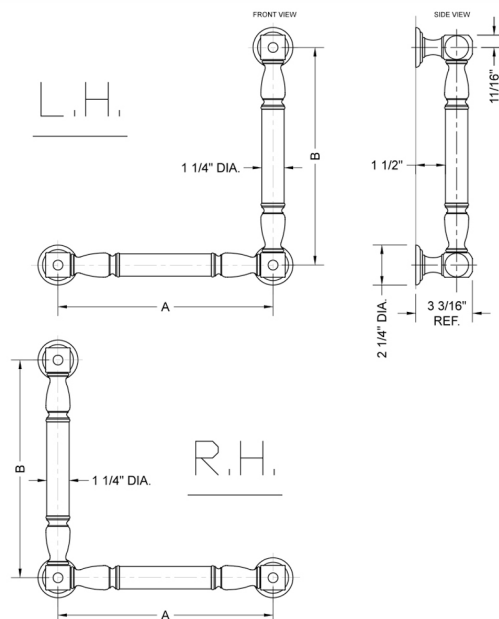

## G20 24H x 12W 90° Right Hand Grab Bar

Model #: **G20-24H-12W-RH-**

### FEATURES:

- ADA compliant when properly installed
- All brass construction, fully polished & plated
- All grab bars can be custom sized. Contact JACLO for pricing & availability
- Optional handshower sliders and toilet paper/wash cloth holders can be added only upon initial order
- Grab bars over 32" REQUIRE a middle post

### SPECIFICATION DRAWING:

BRASS LUXURY GRAB BAR			
PART. #	DESCRIPTION	A H	B W
G20-12H-12W	CENTER TO CENTER	12"	12"
G20-12H-16W	CENTER TO CENTER	12"	16"
G20-12H-24W	CENTER TO CENTER	12"	24"
G20-12H-32W	CENTER TO CENTER	12"	32"
G20-16H-12W	CENTER TO CENTER	16"	12"
G20-16H-16W	CENTER TO CENTER	16"	16"
G20-16H-24W	CENTER TO CENTER	16"	24"
G20-16H-32W	CENTER TO CENTER	16"	32"
G20-24H-12W	CENTER TO CENTER	24"	12"
G20-24H-16W	CENTER TO CENTER	24"	16"
G20-24H-24W	CENTER TO CENTER	24"	24"
G20-24H-32W	CENTER TO CENTER	24"	32"
G20-32H-12W	CENTER TO CENTER	32"	12"
G20-32H-16W	CENTER TO CENTER	32"	16"
G20-32H-24W	CENTER TO CENTER	32"	24"
G20-32H-32W	CENTER TO CENTER	32"	32"