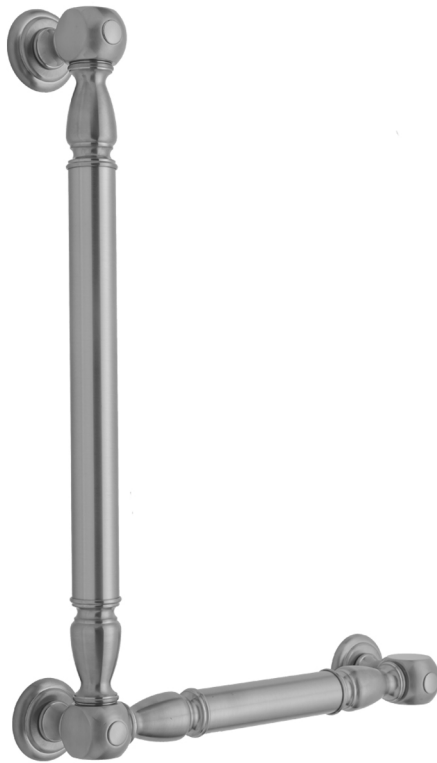

## G20 24H x 12W 90° Right Hand Grab Bar

Model #: **G20-24H-12W-RH-**

### FEATURES:

- ADA compliant when properly installed
- All brass construction, fully polished & plated
- All grab bars can be custom sized. Contact JACLO for pricing & availability
- Optional handshower sliders and toilet paper/wash cloth holders can be added only upon initial order
- Grab bars over 32" REQUIRE a middle post

### AVAILABLE FINISHES:

Polished Chrome (PCH)	Satin Chrome (SC)	Bronze Umber (BU)
Satin Nickel (SN)	Pewter (PEW)	Caramel Bronze (CB)
Polished Nickel (PN)	Antique Brass (AB)	Antique Copper (ACU)
Oil-Rubbed Bronze (ORB)	Polished Brass (PB)	Polished Copper (PCU)
Vintage Bronze (VB)	Satin Brass (SB)	Matte Black (MBK)
Satin Gold (SG)	Polished Gold (PG)	Black Nickel (BKN)
Bombay Gold (BG)	Jewelers Gold (JG)	Europa Bronze (EB)
White (WH)	Sedona Beige (SDB)	Tristan Brass (TB)
Unlacquered Brass (ULB)	Satin Cooper (SCU)	

### SPECIFICATION DRAWING:

BRASS LUXURY GRAB BAR			
PART. #	DESCRIPTION	A H	B W
G20-12H-12W	CENTER TO CENTER	12"	12"
G20-12H-16W	CENTER TO CENTER	12"	16"
G20-12H-24W	CENTER TO CENTER	12"	24"
G20-12H-32W	CENTER TO CENTER	12"	32"
G20-16H-12W	CENTER TO CENTER	16"	12"
G20-16H-16W	CENTER TO CENTER	16"	16"
G20-16H-24W	CENTER TO CENTER	16"	24"
G20-16H-32W	CENTER TO CENTER	16"	32"
G20-24H-12W	CENTER TO CENTER	24"	12"
G20-24H-16W	CENTER TO CENTER	24"	16"
G20-24H-24W	CENTER TO CENTER	24"	24"
G20-24H-32W	CENTER TO CENTER	24"	32"
G20-32H-12W	CENTER TO CENTER	32"	12"
G20-32H-16W	CENTER TO CENTER	32"	16"
G20-32H-24W	CENTER TO CENTER	32"	24"
G20-32H-32W	CENTER TO CENTER	32"	32"