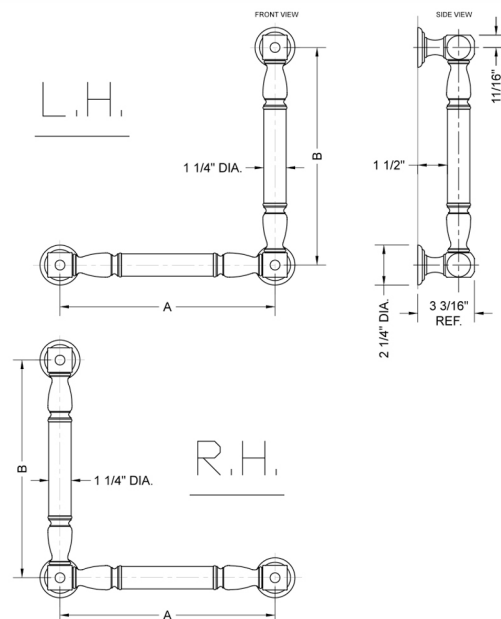

## G20 24H x 12W 90° Left Hand Grab Bar

Model #: **G20-24H-12W-LH-**

### FEATURES:

- ADA compliant when properly installed
- All brass construction, fully polished & plated
- All grab bars can be custom sized. Contact JACLO for pricing & availability
- Optional handshower sliders and toilet paper/wash cloth holders can be added only upon initial order
- Grab bars over 32" REQUIRE a middle post

### SPECIFICATION DRAWING:

BRASS LUXURY GRAB BAR			
PART. #	DESCRIPTION	A H	B W
G20-12H-12W	CENTER TO CENTER	12"	12"
G20-12H-16W	CENTER TO CENTER	12"	16"
G20-12H-24W	CENTER TO CENTER	12"	24"
G20-12H-32W	CENTER TO CENTER	12"	32"
G20-16H-12W	CENTER TO CENTER	16"	12"
G20-16H-16W	CENTER TO CENTER	16"	16"
G20-16H-24W	CENTER TO CENTER	16"	24"
G20-16H-32W	CENTER TO CENTER	16"	32"
G20-24H-12W	CENTER TO CENTER	24"	12"
G20-24H-16W	CENTER TO CENTER	24"	16"
G20-24H-24W	CENTER TO CENTER	24"	24"
G20-24H-32W	CENTER TO CENTER	24"	32"
G20-32H-12W	CENTER TO CENTER	32"	12"
G20-32H-16W	CENTER TO CENTER	32"	16"
G20-32H-24W	CENTER TO CENTER	32"	24"
G20-32H-32W	CENTER TO CENTER	32"	32"