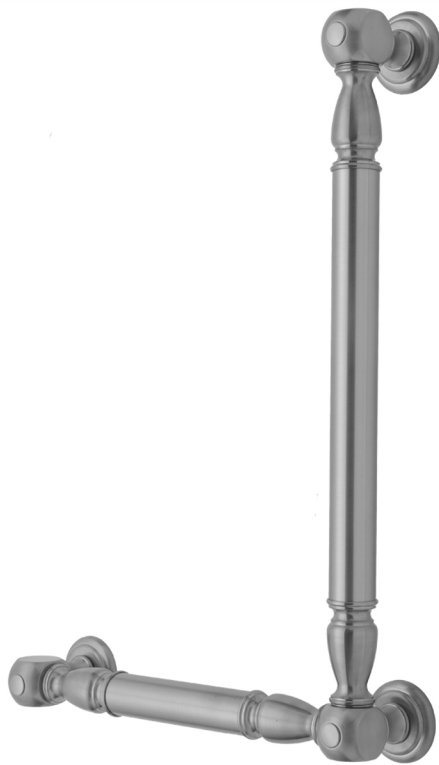

## G20 24H x 12W 90° Left Hand Grab Bar

Model #: **G20-24H-12W-LH-**

### FEATURES:

- ADA compliant when properly installed
- All brass construction, fully polished & plated
- All grab bars can be custom sized. Contact JACLO for pricing & availability
- Optional handshower sliders and toilet paper/wash cloth holders can be added only upon initial order
- Grab bars over 32" REQUIRE a middle post

### AVAILABLE FINISHES:

Polished Chrome (PCH)	Satin Chrome (SC)	Bronze Umber (BU)
Satin Nickel (SN)	Pewter (PEW)	Caramel Bronze (CB)
Polished Nickel (PN)	Antique Brass (AB)	Antique Copper (ACU)
Oil-Rubbed Bronze (ORB)	Polished Brass (PB)	Polished Copper (PCU)
Vintage Bronze (VB)	Satin Brass (SB)	Matte Black (MBK)
Satin Gold (SG)	Polished Gold (PG)	Black Nickel (BKN)
Bombay Gold (BG)	Jewelers Gold (JG)	Europa Bronze (EB)
White (WH)	Sedona Beige (SDB)	Tristan Brass (TB)
Unlacquered Brass (ULB)	Satin Cooper (SCU)	

### SPECIFICATION DRAWING:

BRASS LUXURY GRAB BAR			
PART. #	DESCRIPTION	A H	B W
G20-12H-12W	CENTER TO CENTER	12"	12"
G20-12H-16W	CENTER TO CENTER	12"	16"
G20-12H-24W	CENTER TO CENTER	12"	24"
G20-12H-32W	CENTER TO CENTER	12"	32"
G20-16H-12W	CENTER TO CENTER	16"	12"
G20-16H-16W	CENTER TO CENTER	16"	16"
G20-16H-24W	CENTER TO CENTER	16"	24"
G20-16H-32W	CENTER TO CENTER	16"	32"
G20-24H-12W	CENTER TO CENTER	24"	12"
G20-24H-16W	CENTER TO CENTER	24"	16"
G20-24H-24W	CENTER TO CENTER	24"	24"
G20-24H-32W	CENTER TO CENTER	24"	32"
G20-32H-12W	CENTER TO CENTER	32"	12"
G20-32H-16W	CENTER TO CENTER	32"	16"
G20-32H-24W	CENTER TO CENTER	32"	24"
G20-32H-32W	CENTER TO CENTER	32"	32"