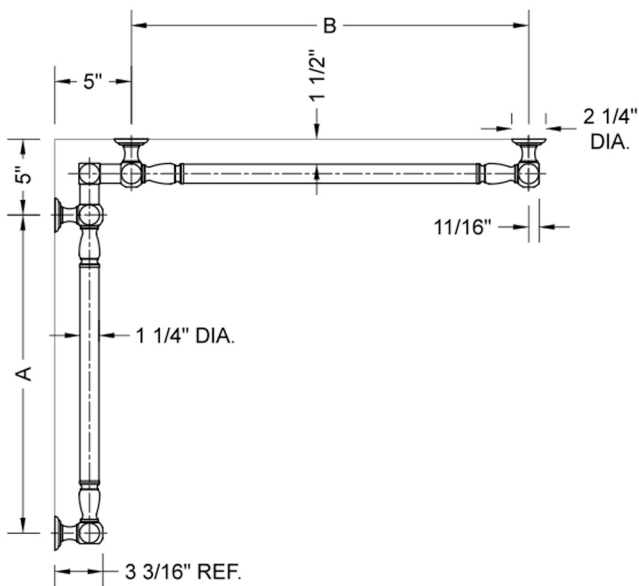

G20 24" x 60" Inside Corner Grab Bar

Model #: G20-24-60-IC-

FEATURES:

- ADA compliant when properly installed
- All brass construction, fully polished & plated
- All grab bars can be custom sized. Contact JACLO for pricing & availability
- Optional handshower sliders and toilet paper/wash cloth holders can be added only upon initial order
- Grab bars over 32" REQUIRE a middle post

SPECIFICATION DRAWING:

BRASS LUXURY GRAB BAR							
PART. #	DESCRIPTION	A	B	PART. #	DESCRIPTION	A	B
G20-12-12-IC	CENTER OF POST	12"	12"	G20-24-36-IC	CENTER OF POST	24"	36"
G20-12-16-IC	CENTER OF POST	12"	16"	G20-24-48-IC	CENTER OF POST	24"	48"
G20-12-24-IC	CENTER OF POST	12"	24"	G20-24-60-IC	CENTER OF POST	24"	60"
G20-12-32-IC	CENTER OF POST	12"	32"				
				G20-32-32-IC	CENTER OF POST	32"	32"
G20-12-36-IC	CENTER OF POST	12"	36"	G20-32-36-IC	CENTER OF POST	32"	36"
G20-12-48-IC	CENTER OF POST	12"	48"	G20-32-48-IC	CENTER OF POST	32"	48"
G20-12-60-IC	CENTER OF POST	12"	60"	G20-32-60-IC	CENTER OF POST	32"	60"
G20-16-16-IC	CENTER OF POST	16"	16"	G20-36-36-IC	CENTER OF POST	36"	36"
G20-16-24-IC	CENTER OF POST	16"	24"	G20-36-48-IC	CENTER OF POST	36"	48"
G20-16-32-IC	CENTER OF POST	16"	32"	G20-36-60-IC	CENTER OF POST	36"	60"
G20-16-36-IC	CENTER OF POST	16"	36"	G20-48-48-IC	CENTER OF POST	48"	48"
G20-16-48-IC	CENTER OF POST	16"	48"	G20-48-60-IC	CENTER OF POST	48"	60"
G20-16-60-IC	CENTER OF POST	16"	60"				
G20-24-24-IC	CENTER OF POST	24"	24"	G20-60-60-IC	CENTER OF POST	60"	60"
G20-24-32-IC	CENTER OF POST	24"	32"				