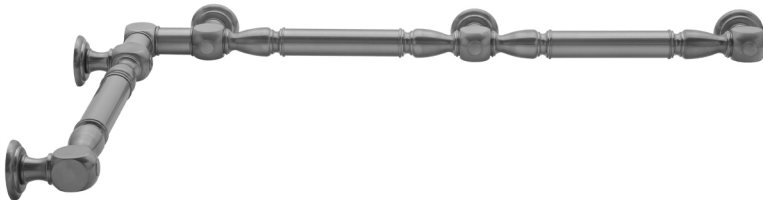

G20 24" x 60" Inside Corner Grab Bar

Model #: G20-24-60-IC-

FEATURES:

- ADA compliant when properly installed
- All brass construction, fully polished & plated
- All grab bars can be custom sized. Contact JACLO for pricing & availability
- Optional handshower sliders and toilet paper/wash cloth holders can be added only upon initial order
- Grab bars over 32" REQUIRE a middle post

AVAILABLE FINISHES:

Polished Chrome (PCH)	Satin Chrome (SC)	Bronze Umber (BU)
Satin Nickel (SN)	Pewter (PEW)	Caramel Bronze (CB)
Polished Nickel (PN)	Antique Brass (AB)	Antique Copper (ACU)
Oil-Rubbed Bronze (ORB)	Polished Brass (PB)	Polished Copper (PCU)
Vintage Bronze (VB)	Satin Brass (SB)	Matte Black (MBK)
Satin Gold (SG)	Polished Gold (PG)	Black Nickel (BKN)
Bombay Gold (BG)	Jewelers Gold (JG)	Europa Bronze (EB)
White (WH)	Sedona Beige (SDB)	Tristan Brass (TB)
Unlacquered Brass (ULB)	Satin Cooper (SCU)	