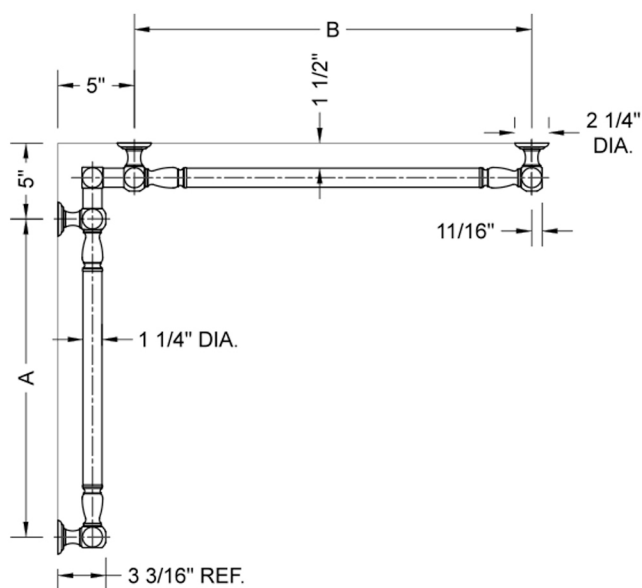

G20 24" x 48" Inside Corner Grab Bar

Model #: **G20-24-48-IC-**

FEATURES:

- ADA compliant when properly installed
- All brass construction, fully polished & plated
- All grab bars can be custom sized. Contact JACLO for pricing & availability
- Optional handshower sliders and toilet paper/wash cloth holders can be added only upon initial order
- Grab bars over 32" REQUIRE a middle post

SPECIFICATION DRAWING:

BRASS LUXURY GRAB BAR							
PART. #	DESCRIPTION	A	B	PART. #	DESCRIPTION	A	B
G20-12-12-IC	CENTER OF POST	12"	12"	G20-24-36-IC	CENTER OF POST	24"	36"
G20-12-16-IC	CENTER OF POST	12"	16"	G20-24-48-IC	CENTER OF POST	24"	48"
G20-12-24-IC	CENTER OF POST	12"	24"	G20-24-60-IC	CENTER OF POST	24"	60"
G20-12-32-IC	CENTER OF POST	12"	32"				
				G20-32-32-IC	CENTER OF POST	32"	32"
G20-12-36-IC	CENTER OF POST	12"	36"	G20-32-36-IC	CENTER OF POST	32"	36"
G20-12-48-IC	CENTER OF POST	12"	48"	G20-32-48-IC	CENTER OF POST	32"	48"
G20-12-60-IC	CENTER OF POST	12"	60"	G20-32-60-IC	CENTER OF POST	32"	60"
G20-16-16-IC	CENTER OF POST	16"	16"	G20-36-36-IC	CENTER OF POST	36"	36"
G20-16-24-IC	CENTER OF POST	16"	24"	G20-36-48-IC	CENTER OF POST	36"	48"
G20-16-32-IC	CENTER OF POST	16"	32"	G20-36-60-IC	CENTER OF POST	36"	60"
G20-16-36-IC	CENTER OF POST	16"	36"	G20-48-48-IC	CENTER OF POST	48"	48"
G20-16-48-IC	CENTER OF POST	16"	48"	G20-48-60-IC	CENTER OF POST	48"	60"
G20-16-60-IC	CENTER OF POST	16"	60"				
G20-24-24-IC	CENTER OF POST	24"	24"	G20-60-60-IC	CENTER OF POST	60"	60"
G20-24-32-IC	CENTER OF POST	24"	32"				