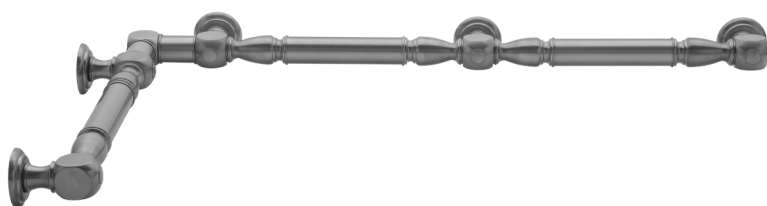

G20 24" x 48" Inside Corner Grab Bar

Model #: **G20-24-48-IC-**

FEATURES:

- ADA compliant when properly installed
- All brass construction, fully polished & plated
- All grab bars can be custom sized. Contact JACLO for pricing & availability
- Optional handshower sliders and toilet paper/wash cloth holders can be added only upon initial order
- Grab bars over 32" REQUIRE a middle post

AVAILABLE FINISHES:

Polished Chrome (PCH)	Satin Chrome (SC)	Bronze Umber (BU)
Satin Nickel (SN)	Pewter (PEW)	Caramel Bronze (CB)
Polished Nickel (PN)	Antique Brass (AB)	Antique Copper (ACU)
Oil-Rubbed Bronze (ORB)	Polished Brass (PB)	Polished Copper (PCU)
Vintage Bronze (VB)	Satin Brass (SB)	Matte Black (MBK)
Satin Gold (SG)	Polished Gold (PG)	Black Nickel (BKN)
Bombay Gold (BG)	Jewelers Gold (JG)	Europa Bronze (EB)
White (WH)	Sedona Beige (SDB)	Tristan Brass (TB)
Unlacquered Brass (ULB)	Satin Cooper (SCU)	