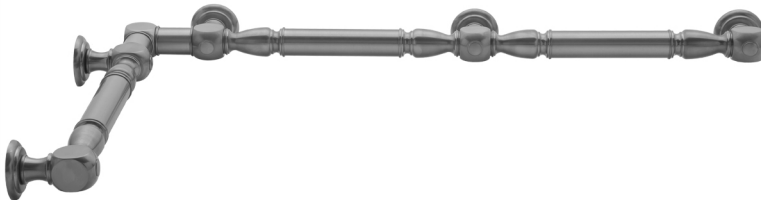

## G20 24" x 36" Inside Corner Grab Bar Model #: G20-24-36-IC-

### FEATURES:

- ADA compliant when properly installed
- All brass construction, fully polished & plated
- All grab bars can be custom sized. Contact JACLO for pricing & availability
- Optional handshower sliders and toilet paper/wash cloth holders can be added only upon initial order
- Grab bars over 32" REQUIRE a middle post

### SPECIFICATION DRAWING:

BRASS LUXURY GRAB BAR							
PART. #	DESCRIPTION	A	B	PART. #	DESCRIPTION	A	B
G20-12-12-IC	CENTER OF POST	12"	12"	G20-24-36-IC	CENTER OF POST	24"	36"
G20-12-16-IC	CENTER OF POST	12"	16"	G20-24-48-IC	CENTER OF POST	24"	48"
G20-12-24-IC	CENTER OF POST	12"	24"	G20-24-60-IC	CENTER OF POST	24"	60"
G20-12-32-IC	CENTER OF POST	12"	32"				
				G20-32-32-IC	CENTER OF POST	32"	32"
G20-12-36-IC	CENTER OF POST	12"	36"	G20-32-36-IC	CENTER OF POST	32"	36"
G20-12-48-IC	CENTER OF POST	12"	48"	G20-32-48-IC	CENTER OF POST	32"	48"
G20-12-60-IC	CENTER OF POST	12"	60"	G20-32-60-IC	CENTER OF POST	32"	60"
G20-16-16-IC	CENTER OF POST	16"	16"	G20-36-36-IC	CENTER OF POST	36"	36"
G20-16-24-IC	CENTER OF POST	16"	24"	G20-36-48-IC	CENTER OF POST	36"	48"
G20-16-32-IC	CENTER OF POST	16"	32"	G20-36-60-IC	CENTER OF POST	36"	60"
G20-16-36-IC	CENTER OF POST	16"	36"	G20-48-48-IC	CENTER OF POST	48"	48"
G20-16-48-IC	CENTER OF POST	16"	48"	G20-48-60-IC	CENTER OF POST	48"	60"
G20-16-60-IC	CENTER OF POST	16"	60"				
G20-24-24-IC	CENTER OF POST	24"	24"	G20-60-60-IC	CENTER OF POST	60"	60"
G20-24-32-IC	CENTER OF POST	24"	32"				