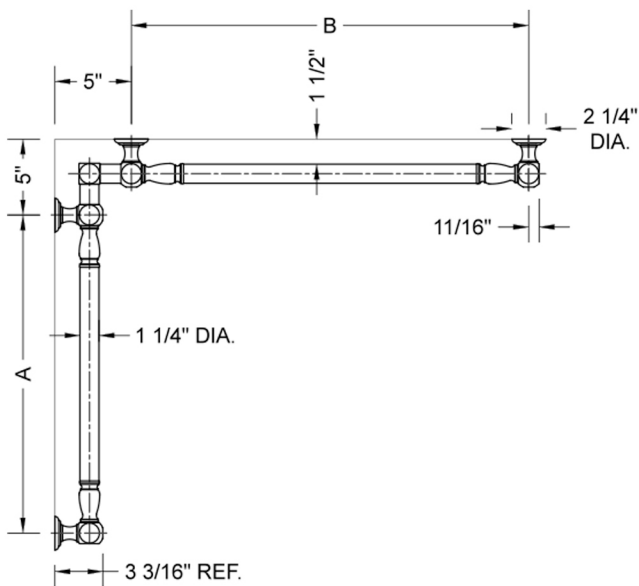

## G20 24" x 36" Inside Corner Grab Bar Model #: G20-24-36-IC-

### FEATURES:

- ADA compliant when properly installed
- All brass construction, fully polished & plated
- All grab bars can be custom sized. Contact JACLO for pricing & availability
- Optional handshower sliders and toilet paper/wash cloth holders can be added only upon initial order
- Grab bars over 32" REQUIRE a middle post

### SPECIFICATION DRAWING:

BRASS LUXURY GRAB BAR							
PART. #	DESCRIPTION	A	B	PART. #	DESCRIPTION	A	B
G20-12-12-IC	CENTER OF POST	12"	12"	G20-24-36-IC	CENTER OF POST	24"	36"
G20-12-16-IC	CENTER OF POST	12"	16"	G20-24-48-IC	CENTER OF POST	24"	48"
G20-12-24-IC	CENTER OF POST	12"	24"	G20-24-60-IC	CENTER OF POST	24"	60"
G20-12-32-IC	CENTER OF POST	12"	32"				
				G20-32-32-IC	CENTER OF POST	32"	32"
G20-12-36-IC	CENTER OF POST	12"	36"	G20-32-36-IC	CENTER OF POST	32"	36"
G20-12-48-IC	CENTER OF POST	12"	48"	G20-32-48-IC	CENTER OF POST	32"	48"
G20-12-60-IC	CENTER OF POST	12"	60"	G20-32-60-IC	CENTER OF POST	32"	60"
G20-16-16-IC	CENTER OF POST	16"	16"	G20-36-36-IC	CENTER OF POST	36"	36"
G20-16-24-IC	CENTER OF POST	16"	24"	G20-36-48-IC	CENTER OF POST	36"	48"
G20-16-32-IC	CENTER OF POST	16"	32"	G20-36-60-IC	CENTER OF POST	36"	60"
G20-16-36-IC	CENTER OF POST	16"	36"	G20-48-48-IC	CENTER OF POST	48"	48"
G20-16-48-IC	CENTER OF POST	16"	48"	G20-48-60-IC	CENTER OF POST	48"	60"
G20-16-60-IC	CENTER OF POST	16"	60"				
G20-24-24-IC	CENTER OF POST	24"	24"	G20-60-60-IC	CENTER OF POST	60"	60"
G20-24-32-IC	CENTER OF POST	24"	32"				