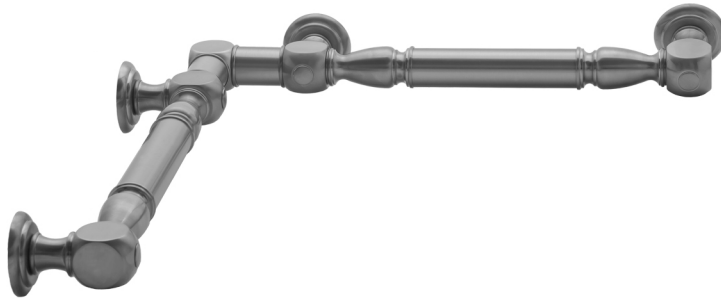

## G20 24" x 32" Inside Corner Grab Bar

Model #: G20-24-32-IC-

### FEATURES:

- ADA compliant when properly installed
- All brass construction, fully polished & plated
- All grab bars can be custom sized. Contact JACLO for pricing & availability
- Optional handshower sliders and toilet paper/wash cloth holders can be added only upon initial order
- Grab bars over 32" REQUIRE a middle post

### SPECIFICATION DRAWING:

BRASS LUXURY GRAB BAR							
PART. #	DESCRIPTION	A	B	PART. #	DESCRIPTION	A	B
G20-12-12-IC	CENTER OF POST	12"	12"	G20-24-36-IC	CENTER OF POST	24"	36"
G20-12-16-IC	CENTER OF POST	12"	16"	G20-24-48-IC	CENTER OF POST	24"	48"
G20-12-24-IC	CENTER OF POST	12"	24"	G20-24-60-IC	CENTER OF POST	24"	60"
G20-12-32-IC	CENTER OF POST	12"	32"				
				G20-32-32-IC	CENTER OF POST	32"	32"
G20-12-36-IC	CENTER OF POST	12"	36"	G20-32-36-IC	CENTER OF POST	32"	36"
G20-12-48-IC	CENTER OF POST	12"	48"	G20-32-48-IC	CENTER OF POST	32"	48"
G20-12-60-IC	CENTER OF POST	12"	60"	G20-32-60-IC	CENTER OF POST	32"	60"
G20-16-16-IC	CENTER OF POST	16"	16"	G20-36-36-IC	CENTER OF POST	36"	36"
G20-16-24-IC	CENTER OF POST	16"	24"	G20-36-48-IC	CENTER OF POST	36"	48"
G20-16-32-IC	CENTER OF POST	16"	32"	G20-36-60-IC	CENTER OF POST	36"	60"
G20-16-36-IC	CENTER OF POST	16"	36"	G20-48-48-IC	CENTER OF POST	48"	48"
G20-16-48-IC	CENTER OF POST	16"	48"	G20-48-60-IC	CENTER OF POST	48"	60"
G20-16-60-IC	CENTER OF POST	16"	60"				
G20-24-24-IC	CENTER OF POST	24"	24"				
G20-24-32-IC	CENTER OF POST	24"	32"				