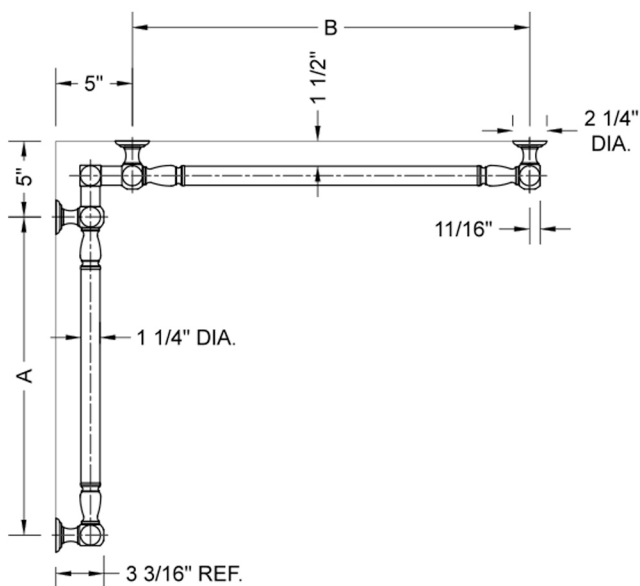

## G20 24" x 32" Inside Corner Grab Bar

Model #: G20-24-32-IC-

### FEATURES:

- ADA compliant when properly installed
- All brass construction, fully polished & plated
- All grab bars can be custom sized. Contact JACLO for pricing & availability
- Optional handshower sliders and toilet paper/wash cloth holders can be added only upon initial order
- Grab bars over 32" REQUIRE a middle post

### SPECIFICATION DRAWING:

BRASS LUXURY GRAB BAR							
PART. #	DESCRIPTION	A	B	PART. #	DESCRIPTION	A	B
G20-12-12-IC	CENTER OF POST	12"	12"	G20-24-36-IC	CENTER OF POST	24"	36"
G20-12-16-IC	CENTER OF POST	12"	16"	G20-24-48-IC	CENTER OF POST	24"	48"
G20-12-24-IC	CENTER OF POST	12"	24"	G20-24-60-IC	CENTER OF POST	24"	60"
G20-12-32-IC	CENTER OF POST	12"	32"				
				G20-32-32-IC	CENTER OF POST	32"	32"
G20-12-36-IC	CENTER OF POST	12"	36"	G20-32-36-IC	CENTER OF POST	32"	36"
G20-12-48-IC	CENTER OF POST	12"	48"	G20-32-48-IC	CENTER OF POST	32"	48"
G20-12-60-IC	CENTER OF POST	12"	60"	G20-32-60-IC	CENTER OF POST	32"	60"
G20-16-16-IC	CENTER OF POST	16"	16"	G20-36-36-IC	CENTER OF POST	36"	36"
G20-16-24-IC	CENTER OF POST	16"	24"	G20-36-48-IC	CENTER OF POST	36"	48"
G20-16-32-IC	CENTER OF POST	16"	32"	G20-36-60-IC	CENTER OF POST	36"	60"
G20-16-36-IC	CENTER OF POST	16"	36"	G20-48-48-IC	CENTER OF POST	48"	48"
G20-16-48-IC	CENTER OF POST	16"	48"	G20-48-60-IC	CENTER OF POST	48"	60"
G20-16-60-IC	CENTER OF POST	16"	60"				
G20-24-24-IC	CENTER OF POST	24"	24"				
G20-24-32-IC	CENTER OF POST	24"	32"				