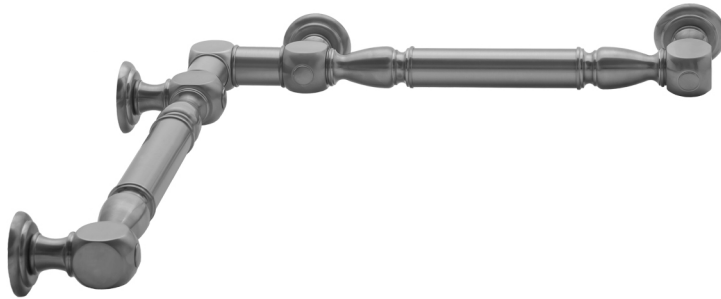

G20 24" x 24" Inside Corner Grab Bar

Model #: G20-24-24-IC-

FEATURES:

- ADA compliant when properly installed
- All brass construction, fully polished & plated
- All grab bars can be custom sized. Contact JACLO for pricing & availability
- Optional handshower sliders and toilet paper/wash cloth holders can be added only upon initial order
- Grab bars over 32" REQUIRE a middle post

SPECIFICATION DRAWING:

BRASS LUXURY GRAB BAR							
PART. #	DESCRIPTION	A	B	PART. #	DESCRIPTION	A	B
G20-12-12-IC	CENTER OF POST	12"	12"	G20-24-36-IC	CENTER OF POST	24"	36"
G20-12-16-IC	CENTER OF POST	12"	16"	G20-24-48-IC	CENTER OF POST	24"	48"
G20-12-24-IC	CENTER OF POST	12"	24"	G20-24-60-IC	CENTER OF POST	24"	60"
G20-12-32-IC	CENTER OF POST	12"	32"				
				G20-32-32-IC	CENTER OF POST	32"	32"
G20-12-36-IC	CENTER OF POST	12"	36"	G20-32-36-IC	CENTER OF POST	32"	36"
G20-12-48-IC	CENTER OF POST	12"	48"	G20-32-48-IC	CENTER OF POST	32"	48"
G20-12-60-IC	CENTER OF POST	12"	60"	G20-32-60-IC	CENTER OF POST	32"	60"
G20-16-16-IC	CENTER OF POST	16"	16"	G20-36-36-IC	CENTER OF POST	36"	36"
G20-16-24-IC	CENTER OF POST	16"	24"	G20-36-48-IC	CENTER OF POST	36"	48"
G20-16-32-IC	CENTER OF POST	16"	32"	G20-36-60-IC	CENTER OF POST	36"	60"
G20-16-36-IC	CENTER OF POST	16"	36"	G20-48-48-IC	CENTER OF POST	48"	48"
G20-16-48-IC	CENTER OF POST	16"	48"	G20-48-60-IC	CENTER OF POST	48"	60"
G20-16-60-IC	CENTER OF POST	16"	60"				
G20-24-24-IC	CENTER OF POST	24"	24"	G20-60-60-IC	CENTER OF POST	60"	60"
G20-24-32-IC	CENTER OF POST	24"	32"				