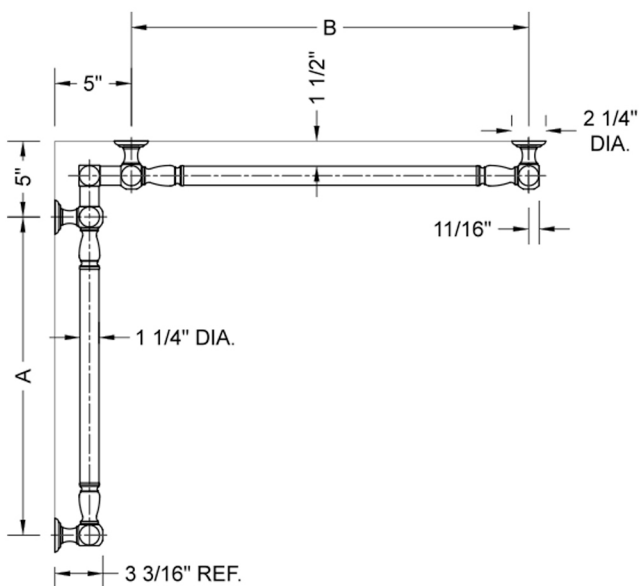

G20 24" x 24" Inside Corner Grab Bar

Model #: G20-24-24-IC-

FEATURES:

- ADA compliant when properly installed
- All brass construction, fully polished & plated
- All grab bars can be custom sized. Contact JACLO for pricing & availability
- Optional handshower sliders and toilet paper/wash cloth holders can be added only upon initial order
- Grab bars over 32" REQUIRE a middle post

SPECIFICATION DRAWING:

BRASS LUXURY GRAB BAR							
PART. #	DESCRIPTION	A	B	PART. #	DESCRIPTION	A	B
G20-12-12-IC	CENTER OF POST	12"	12"	G20-24-36-IC	CENTER OF POST	24"	36"
G20-12-16-IC	CENTER OF POST	12"	16"	G20-24-48-IC	CENTER OF POST	24"	48"
G20-12-24-IC	CENTER OF POST	12"	24"	G20-24-60-IC	CENTER OF POST	24"	60"
G20-12-32-IC	CENTER OF POST	12"	32"				
				G20-32-32-IC	CENTER OF POST	32"	32"
G20-12-36-IC	CENTER OF POST	12"	36"	G20-32-36-IC	CENTER OF POST	32"	36"
G20-12-48-IC	CENTER OF POST	12"	48"	G20-32-48-IC	CENTER OF POST	32"	48"
G20-12-60-IC	CENTER OF POST	12"	60"	G20-32-60-IC	CENTER OF POST	32"	60"
G20-16-16-IC	CENTER OF POST	16"	16"	G20-36-36-IC	CENTER OF POST	36"	36"
G20-16-24-IC	CENTER OF POST	16"	24"	G20-36-48-IC	CENTER OF POST	36"	48"
G20-16-32-IC	CENTER OF POST	16"	32"	G20-36-60-IC	CENTER OF POST	36"	60"
G20-16-36-IC	CENTER OF POST	16"	36"	G20-48-48-IC	CENTER OF POST	48"	48"
G20-16-48-IC	CENTER OF POST	16"	48"	G20-48-60-IC	CENTER OF POST	48"	60"
G20-16-60-IC	CENTER OF POST	16"	60"				
G20-24-24-IC	CENTER OF POST	24"	24"	G20-60-60-IC	CENTER OF POST	60"	60"
G20-24-32-IC	CENTER OF POST	24"	32"				