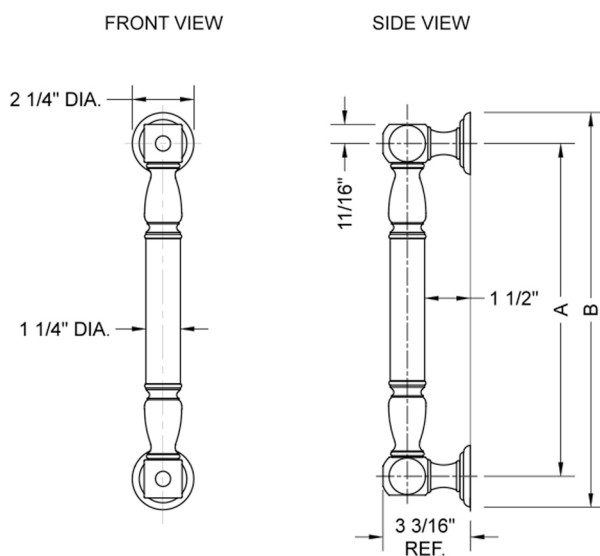

18" G20 Straight Grab Bar

Model #: G20-18-

FEATURES:

- ADA compliant when properly installed
- All brass construction, fully polished & plated
- All grab bars can be custom sized. Contact JACLO for pricing & availability
- Optional handshower sliders and toilet paper/wash cloth holders can be added only upon initial order
- Grab bars over 32" REQUIRE a middle post

SPECIFICATION DRAWING:

| BRASS LUXURY GRAB BAR | | | |
|---|----------------------|-----|---------|
| PART. # | DESCRIPTION | A | B |
| G20-12-XX | 12" CENTER TO CENTER | 12" | 14 1/4" |
| G20-16-XX | 16" CENTER TO CENTER | 16" | 18 1/4" |
| G20-18-XX | 18" CENTER TO CENTER | 18" | 20 1/4" |
| G20-24-XX | 24" CENTER TO CENTER | 24" | 26 1/4" |
| G20-32-XX | 32" CENTER TO CENTER | 32" | 34 1/4" |
| *NOTE: GRAB BARS OVER 32" REQUIRE A MIDDLE POST | | | |
| G20-36-XX | 36" CENTER TO CENTER | 36" | 38 1/4" |
| G20-42-XX | 42" CENTER TO CENTER | 42" | 44 1/4" |
| G20-48-XX | 48" CENTER TO CENTER | 48" | 50 1/4" |
| G20-60-XX | 60" CENTER TO CENTER | 60" | 62 1/4" |