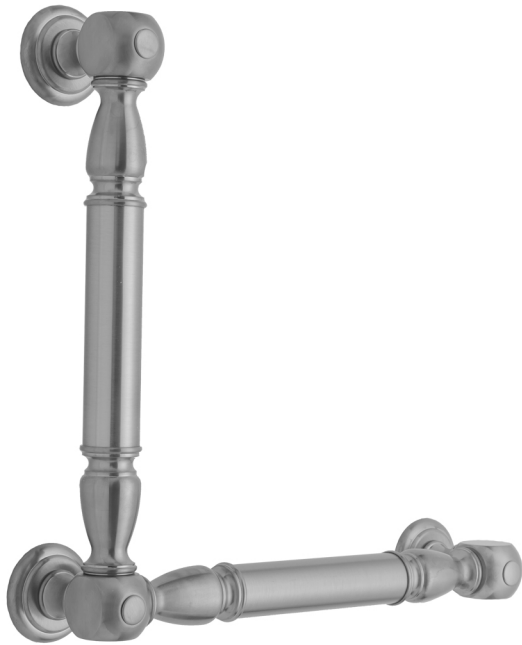

G20 16H x 32W 90° Right Hand Grab Bar

Model #: **G20-16H-32W-RH-**

FEATURES:

- ADA compliant when properly installed
- All brass construction, fully polished & plated
- All grab bars can be custom sized. Contact JACLO for pricing & availability
- Optional handshower sliders and toilet paper/wash cloth holders can be added only upon initial order
- Grab bars over 32" REQUIRE a middle post

AVAILABLE FINISHES:

Polished Chrome (PCH)	Satin Chrome (SC)	Bronze Umber (BU)
Satin Nickel (SN)	Pewter (PEW)	Caramel Bronze (CB)
Polished Nickel (PN)	Antique Brass (AB)	Antique Copper (ACU)
Oil-Rubbed Bronze (ORB)	Polished Brass (PB)	Polished Copper (PCU)
Vintage Bronze (VB)	Satin Brass (SB)	Matte Black (MBK)
Satin Gold (SG)	Polished Gold (PG)	Black Nickel (BKN)
Bombay Gold (BG)	Jewelers Gold (JG)	Europa Bronze (EB)
White (WH)	Sedona Beige (SDB)	Tristan Brass (TB)
Unlacquered Brass (ULB)	Satin Cooper (SCU)	

SPECIFICATION DRAWING:

BRASS LUXURY GRAB BAR			
PART. #	DESCRIPTION	A H	B W
G20-12H-12W	CENTER TO CENTER	12"	12"
G20-12H-16W	CENTER TO CENTER	12"	16"
G20-12H-24W	CENTER TO CENTER	12"	24"
G20-12H-32W	CENTER TO CENTER	12"	32"
G20-16H-12W	CENTER TO CENTER	16"	12"
G20-16H-16W	CENTER TO CENTER	16"	16"
G20-16H-24W	CENTER TO CENTER	16"	24"
G20-16H-32W	CENTER TO CENTER	16"	32"
G20-24H-12W	CENTER TO CENTER	24"	12"
G20-24H-16W	CENTER TO CENTER	24"	16"
G20-24H-24W	CENTER TO CENTER	24"	24"
G20-24H-32W	CENTER TO CENTER	24"	32"
G20-32H-12W	CENTER TO CENTER	32"	12"
G20-32H-16W	CENTER TO CENTER	32"	16"
G20-32H-24W	CENTER TO CENTER	32"	24"
G20-32H-32W	CENTER TO CENTER	32"	32"