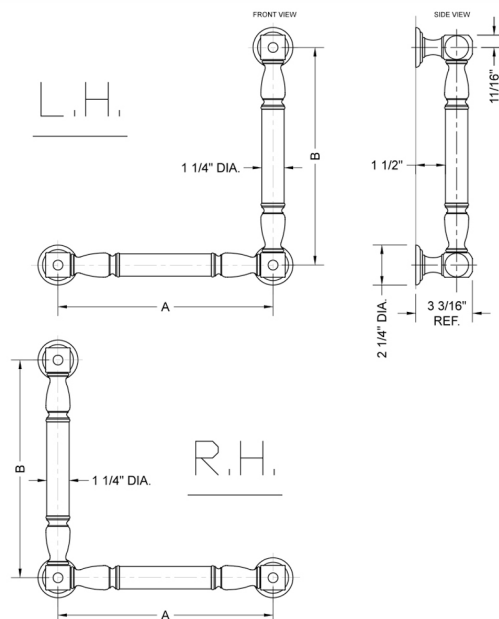

G20 16H x 32W 90° Right Hand Grab Bar

Model #: **G20-16H-32W-RH-**

FEATURES:

- ADA compliant when properly installed
- All brass construction, fully polished & plated
- All grab bars can be custom sized. Contact JACLO for pricing & availability
- Optional handshower sliders and toilet paper/wash cloth holders can be added only upon initial order
- Grab bars over 32" REQUIRE a middle post

SPECIFICATION DRAWING:

BRASS LUXURY GRAB BAR			
PART. #	DESCRIPTION	A H	B W
G20-12H-12W	CENTER TO CENTER	12"	12"
G20-12H-16W	CENTER TO CENTER	12"	16"
G20-12H-24W	CENTER TO CENTER	12"	24"
G20-12H-32W	CENTER TO CENTER	12"	32"
G20-16H-12W	CENTER TO CENTER	16"	12"
G20-16H-16W	CENTER TO CENTER	16"	16"
G20-16H-24W	CENTER TO CENTER	16"	24"
G20-16H-32W	CENTER TO CENTER	16"	32"
G20-24H-12W	CENTER TO CENTER	24"	12"
G20-24H-16W	CENTER TO CENTER	24"	16"
G20-24H-24W	CENTER TO CENTER	24"	24"
G20-24H-32W	CENTER TO CENTER	24"	32"
G20-32H-12W	CENTER TO CENTER	32"	12"
G20-32H-16W	CENTER TO CENTER	32"	16"
G20-32H-24W	CENTER TO CENTER	32"	24"
G20-32H-32W	CENTER TO CENTER	32"	32"