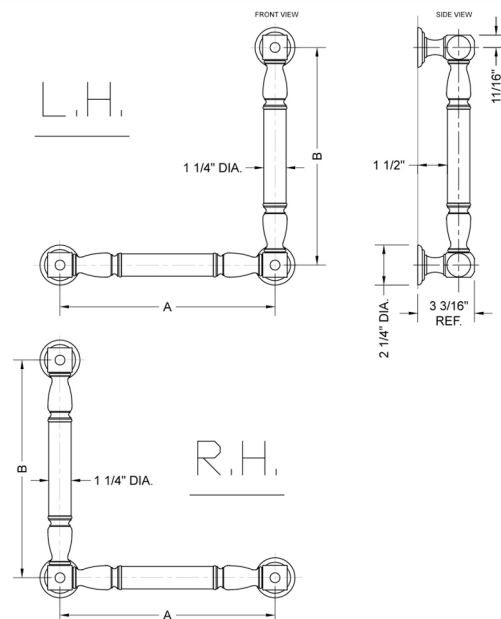

## G20 16H x 24W 90° Left Hand Grab Bar

Model #: **G20-16H-24W-LH-**

### FEATURES:

- ADA compliant when properly installed
- All brass construction, fully polished & plated
- All grab bars can be custom sized. Contact JACLO for pricing & availability
- Optional handshower sliders and toilet paper/wash cloth holders can be added only upon initial order
- Grab bars over 32" REQUIRE a middle post

### SPECIFICATION DRAWING:

BRASS LUXURY GRAB BAR			
PART. #	DESCRIPTION	A H	B W
G20-12H-12W	CENTER TO CENTER	12"	12"
G20-12H-16W	CENTER TO CENTER	12"	16"
G20-12H-24W	CENTER TO CENTER	12"	24"
G20-12H-32W	CENTER TO CENTER	12"	32"
G20-16H-12W	CENTER TO CENTER	16"	12"
G20-16H-16W	CENTER TO CENTER	16"	16"
G20-16H-24W	CENTER TO CENTER	16"	24"
G20-16H-32W	CENTER TO CENTER	16"	32"
G20-24H-12W	CENTER TO CENTER	24"	12"
G20-24H-16W	CENTER TO CENTER	24"	16"
G20-24H-24W	CENTER TO CENTER	24"	24"
G20-24H-32W	CENTER TO CENTER	24"	32"
G20-32H-12W	CENTER TO CENTER	32"	12"
G20-32H-16W	CENTER TO CENTER	32"	16"
G20-32H-24W	CENTER TO CENTER	32"	24"
G20-32H-32W	CENTER TO CENTER	32"	32"