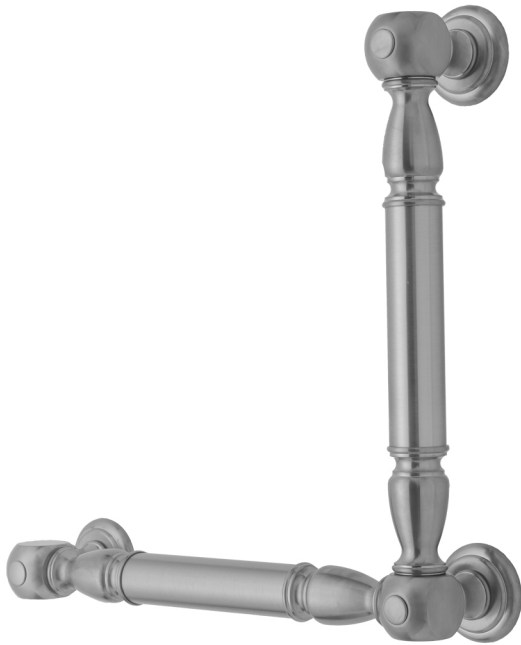

## G20 16H x 24W 90° Left Hand Grab Bar

Model #: **G20-16H-24W-LH-**

### FEATURES:

- ADA compliant when properly installed
- All brass construction, fully polished & plated
- All grab bars can be custom sized. Contact JACLO for pricing & availability
- Optional handshower sliders and toilet paper/wash cloth holders can be added only upon initial order
- Grab bars over 32" REQUIRE a middle post

### SPECIFICATION DRAWING:

BRASS LUXURY GRAB BAR			
PART. #	DESCRIPTION	A H	B W
G20-12H-12W	CENTER TO CENTER	12"	12"
G20-12H-16W	CENTER TO CENTER	12"	16"
G20-12H-24W	CENTER TO CENTER	12"	24"
G20-12H-32W	CENTER TO CENTER	12"	32"
G20-16H-12W	CENTER TO CENTER	16"	12"
G20-16H-16W	CENTER TO CENTER	16"	16"
G20-16H-24W	CENTER TO CENTER	16"	24"
G20-16H-32W	CENTER TO CENTER	16"	32"
G20-24H-12W	CENTER TO CENTER	24"	12"
G20-24H-16W	CENTER TO CENTER	24"	16"
G20-24H-24W	CENTER TO CENTER	24"	24"
G20-24H-32W	CENTER TO CENTER	24"	32"
G20-32H-12W	CENTER TO CENTER	32"	12"
G20-32H-16W	CENTER TO CENTER	32"	16"
G20-32H-24W	CENTER TO CENTER	32"	24"
G20-32H-32W	CENTER TO CENTER	32"	32"