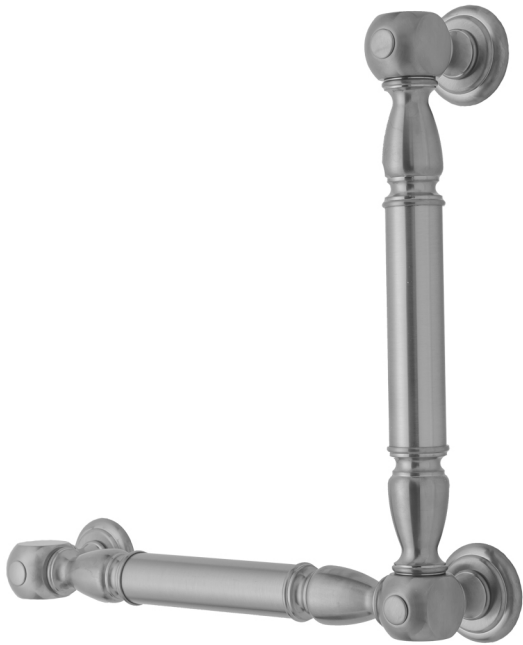

G20 16H x 16W 90° Grab Bar

Model #: **G20-16H-16W-**

FEATURES:

- ADA compliant when properly installed
- All brass construction, fully polished & plated
- All grab bars can be custom sized. Contact JACLO for pricing & availability
- Optional handshower sliders and toilet paper/wash cloth holders can be added only upon initial order
- Grab bars over 32" REQUIRE a middle post

AVAILABLE FINISHES:

Polished Chrome (PCH)	Satin Chrome (SC)	Bronze Umber (BU)
Satin Nickel (SN)	Pewter (PEW)	Caramel Bronze (CB)
Polished Nickel (PN)	Antique Brass (AB)	Antique Copper (ACU)
Oil-Rubbed Bronze (ORB)	Polished Brass (PB)	Polished Copper (PCU)
Vintage Bronze (VB)	Satin Brass (SB)	Matte Black (MBK)
Satin Gold (SG)	Polished Gold (PG)	Black Nickel (BKN)
Bombay Gold (BG)	Jewelers Gold (JG)	Europa Bronze (EB)
White (WH)	Sedona Beige (SDB)	Tristan Brass (TB)
Unlacquered Brass (ULB)	Satin Cooper (SCU)	

SPECIFICATION DRAWING:

BRASS LUXURY GRAB BAR			
PART. #	DESCRIPTION	A H	B W
G20-12H-12W	CENTER TO CENTER	12"	12"
G20-12H-16W	CENTER TO CENTER	12"	16"
G20-12H-24W	CENTER TO CENTER	12"	24"
G20-12H-32W	CENTER TO CENTER	12"	32"
G20-16H-12W	CENTER TO CENTER	16"	12"
G20-16H-16W	CENTER TO CENTER	16"	16"
G20-16H-24W	CENTER TO CENTER	16"	24"
G20-16H-32W	CENTER TO CENTER	16"	32"
G20-24H-12W	CENTER TO CENTER	24"	12"
G20-24H-16W	CENTER TO CENTER	24"	16"
G20-24H-24W	CENTER TO CENTER	24"	24"
G20-24H-32W	CENTER TO CENTER	24"	32"
G20-32H-12W	CENTER TO CENTER	32"	12"
G20-32H-16W	CENTER TO CENTER	32"	16"
G20-32H-24W	CENTER TO CENTER	32"	24"
G20-32H-32W	CENTER TO CENTER	32"	32"