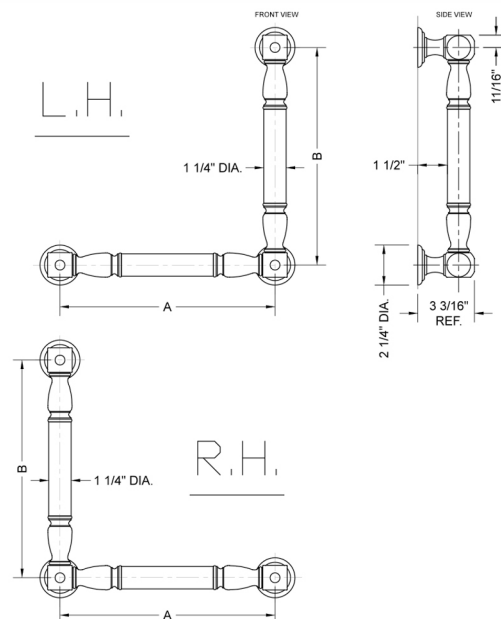

G20 16H x 16W 90° Grab Bar

Model #: **G20-16H-16W-**

FEATURES:

- ADA compliant when properly installed
- All brass construction, fully polished & plated
- All grab bars can be custom sized. Contact JACLO for pricing & availability
- Optional handshower sliders and toilet paper/wash cloth holders can be added only upon initial order
- Grab bars over 32" REQUIRE a middle post

SPECIFICATION DRAWING:

BRASS LUXURY GRAB BAR			
PART. #	DESCRIPTION	A H	B W
G20-12H-12W	CENTER TO CENTER	12"	12"
G20-12H-16W	CENTER TO CENTER	12"	16"
G20-12H-24W	CENTER TO CENTER	12"	24"
G20-12H-32W	CENTER TO CENTER	12"	32"
G20-16H-12W	CENTER TO CENTER	16"	12"
G20-16H-16W	CENTER TO CENTER	16"	16"
G20-16H-24W	CENTER TO CENTER	16"	24"
G20-16H-32W	CENTER TO CENTER	16"	32"
G20-24H-12W	CENTER TO CENTER	24"	12"
G20-24H-16W	CENTER TO CENTER	24"	16"
G20-24H-24W	CENTER TO CENTER	24"	24"
G20-24H-32W	CENTER TO CENTER	24"	32"
G20-32H-12W	CENTER TO CENTER	32"	12"
G20-32H-16W	CENTER TO CENTER	32"	16"
G20-32H-24W	CENTER TO CENTER	32"	24"
G20-32H-32W	CENTER TO CENTER	32"	32"