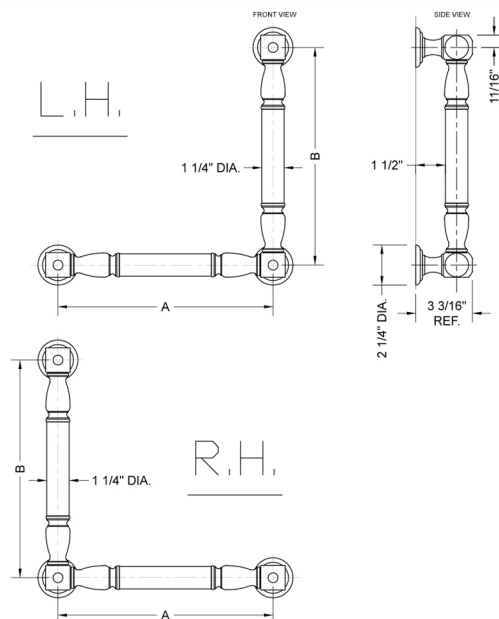

## G20 16H x 12W 90° Right Hand Grab Bar

Model #: **G20-16H-12W-RH-**

### FEATURES:

- ADA compliant when properly installed
- All brass construction, fully polished & plated
- All grab bars can be custom sized. Contact JACLO for pricing & availability
- Optional handshower sliders and toilet paper/wash cloth holders can be added only upon initial order
- Grab bars over 32" REQUIRE a middle post

### SPECIFICATION DRAWING:

BRASS LUXURY GRAB BAR			
PART. #	DESCRIPTION	A H	B W
G20-12H-12W	CENTER TO CENTER	12"	12"
G20-12H-16W	CENTER TO CENTER	12"	16"
G20-12H-24W	CENTER TO CENTER	12"	24"
G20-12H-32W	CENTER TO CENTER	12"	32"
G20-16H-12W	CENTER TO CENTER	16"	12"
G20-16H-16W	CENTER TO CENTER	16"	16"
G20-16H-24W	CENTER TO CENTER	16"	24"
G20-16H-32W	CENTER TO CENTER	16"	32"
G20-24H-12W	CENTER TO CENTER	24"	12"
G20-24H-16W	CENTER TO CENTER	24"	16"
G20-24H-24W	CENTER TO CENTER	24"	24"
G20-24H-32W	CENTER TO CENTER	24"	32"
G20-32H-12W	CENTER TO CENTER	32"	12"
G20-32H-16W	CENTER TO CENTER	32"	16"
G20-32H-24W	CENTER TO CENTER	32"	24"
G20-32H-32W	CENTER TO CENTER	32"	32"