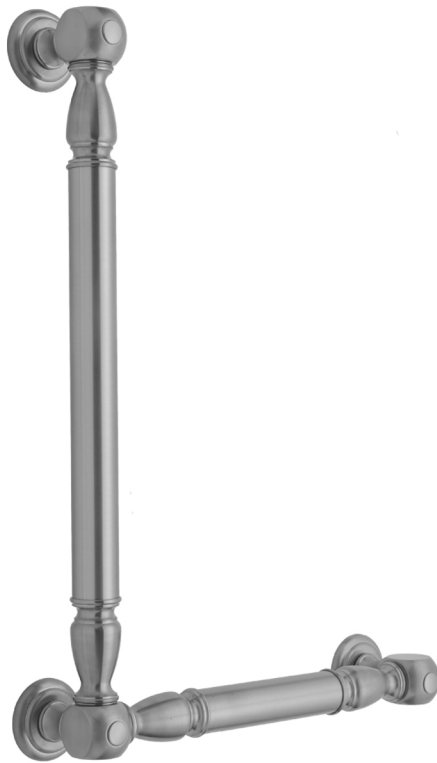

## G20 16H x 12W 90° Right Hand Grab Bar

Model #: **G20-16H-12W-RH-**

### FEATURES:

- ADA compliant when properly installed
- All brass construction, fully polished & plated
- All grab bars can be custom sized. Contact JACLO for pricing & availability
- Optional handshower sliders and toilet paper/wash cloth holders can be added only upon initial order
- Grab bars over 32" REQUIRE a middle post

### AVAILABLE FINISHES:

Polished Chrome (PCH)	Satin Chrome (SC)	Bronze Umber (BU)
Satin Nickel (SN)	Pewter (PEW)	Caramel Bronze (CB)
Polished Nickel (PN)	Antique Brass (AB)	Antique Copper (ACU)
Oil-Rubbed Bronze (ORB)	Polished Brass (PB)	Polished Copper (PCU)
Vintage Bronze (VB)	Satin Brass (SB)	Matte Black (MBK)
Satin Gold (SG)	Polished Gold (PG)	Black Nickel (BKN)
Bombay Gold (BG)	Jewelers Gold (JG)	Europa Bronze (EB)
White (WH)	Sedona Beige (SDB)	Tristan Brass (TB)
Unlacquered Brass (ULB)	Satin Cooper (SCU)	

### SPECIFICATION DRAWING:

BRASS LUXURY GRAB BAR			
PART. #	DESCRIPTION	A H	B W
G20-12H-12W	CENTER TO CENTER	12"	12"
G20-12H-16W	CENTER TO CENTER	12"	16"
G20-12H-24W	CENTER TO CENTER	12"	24"
G20-12H-32W	CENTER TO CENTER	12"	32"
G20-16H-12W	CENTER TO CENTER	16"	12"
G20-16H-16W	CENTER TO CENTER	16"	16"
G20-16H-24W	CENTER TO CENTER	16"	24"
G20-16H-32W	CENTER TO CENTER	16"	32"
G20-24H-12W	CENTER TO CENTER	24"	12"
G20-24H-16W	CENTER TO CENTER	24"	16"
G20-24H-24W	CENTER TO CENTER	24"	24"
G20-24H-32W	CENTER TO CENTER	24"	32"
G20-32H-12W	CENTER TO CENTER	32"	12"
G20-32H-16W	CENTER TO CENTER	32"	16"
G20-32H-24W	CENTER TO CENTER	32"	24"
G20-32H-32W	CENTER TO CENTER	32"	32"