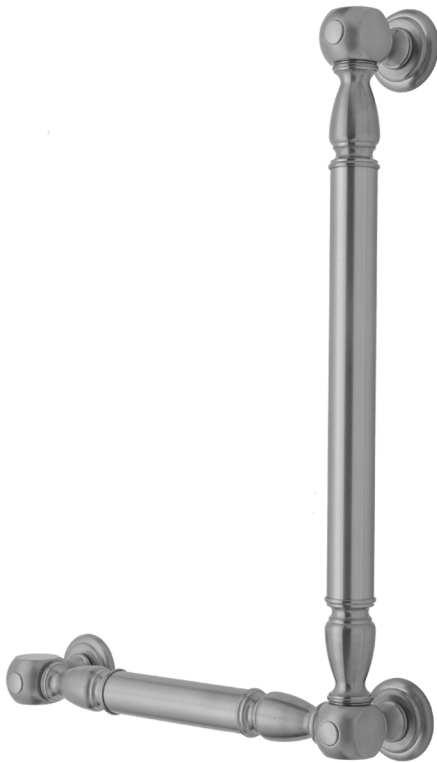

G20 16H x 12W 90° Left Hand Grab Bar

Model #: **G20-16H-12W-LH-**

FEATURES:

- ADA compliant when properly installed
- All brass construction, fully polished & plated
- All grab bars can be custom sized. Contact JACLO for pricing & availability
- Optional handshower sliders and toilet paper/wash cloth holders can be added only upon initial order
- Grab bars over 32" REQUIRE a middle post

AVAILABLE FINISHES:

Polished Chrome (PCH)	Satin Chrome (SC)	Bronze Umber (BU)
Satin Nickel (SN)	Pewter (PEW)	Caramel Bronze (CB)
Polished Nickel (PN)	Antique Brass (AB)	Antique Copper (ACU)
Oil-Rubbed Bronze (ORB)	Polished Brass (PB)	Polished Copper (PCU)
Vintage Bronze (VB)	Satin Brass (SB)	Matte Black (MBK)
Satin Gold (SG)	Polished Gold (PG)	Black Nickel (BKN)
Bombay Gold (BG)	Jewelers Gold (JG)	Europa Bronze (EB)
White (WH)	Sedona Beige (SDB)	Tristan Brass (TB)
Unlacquered Brass (ULB)	Satin Cooper (SCU)	

SPECIFICATION DRAWING:

BRASS LUXURY GRAB BAR			
PART. #	DESCRIPTION	A H	B W
G20-12H-12W	CENTER TO CENTER	12"	12"
G20-12H-16W	CENTER TO CENTER	12"	16"
G20-12H-24W	CENTER TO CENTER	12"	24"
G20-12H-32W	CENTER TO CENTER	12"	32"
G20-16H-12W	CENTER TO CENTER	16"	12"
G20-16H-16W	CENTER TO CENTER	16"	16"
G20-16H-24W	CENTER TO CENTER	16"	24"
G20-16H-32W	CENTER TO CENTER	16"	32"
G20-24H-12W	CENTER TO CENTER	24"	12"
G20-24H-16W	CENTER TO CENTER	24"	16"
G20-24H-24W	CENTER TO CENTER	24"	24"
G20-24H-32W	CENTER TO CENTER	24"	32"
G20-32H-12W	CENTER TO CENTER	32"	12"
G20-32H-16W	CENTER TO CENTER	32"	16"
G20-32H-24W	CENTER TO CENTER	32"	24"
G20-32H-32W	CENTER TO CENTER	32"	32"