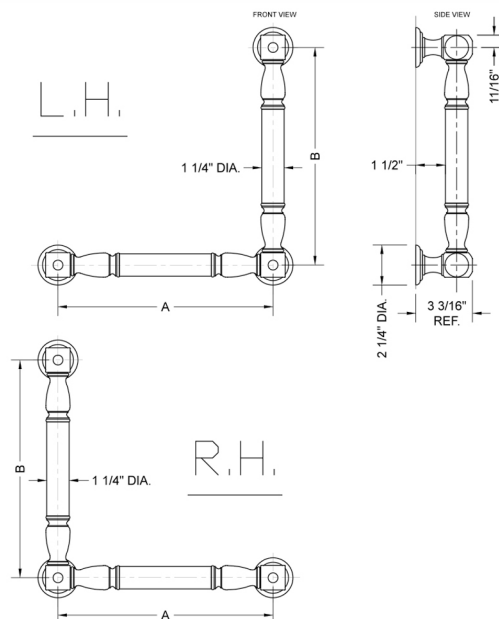

G20 16H x 12W 90° Left Hand Grab Bar

Model #: **G20-16H-12W-LH-**

FEATURES:

- ADA compliant when properly installed
- All brass construction, fully polished & plated
- All grab bars can be custom sized. Contact JACLO for pricing & availability
- Optional handshower sliders and toilet paper/wash cloth holders can be added only upon initial order
- Grab bars over 32" REQUIRE a middle post

SPECIFICATION DRAWING:

BRASS LUXURY GRAB BAR			
PART. #	DESCRIPTION	A H	B W
G20-12H-12W	CENTER TO CENTER	12"	12"
G20-12H-16W	CENTER TO CENTER	12"	16"
G20-12H-24W	CENTER TO CENTER	12"	24"
G20-12H-32W	CENTER TO CENTER	12"	32"
G20-16H-12W	CENTER TO CENTER	16"	12"
G20-16H-16W	CENTER TO CENTER	16"	16"
G20-16H-24W	CENTER TO CENTER	16"	24"
G20-16H-32W	CENTER TO CENTER	16"	32"
G20-24H-12W	CENTER TO CENTER	24"	12"
G20-24H-16W	CENTER TO CENTER	24"	16"
G20-24H-24W	CENTER TO CENTER	24"	24"
G20-24H-32W	CENTER TO CENTER	24"	32"
G20-32H-12W	CENTER TO CENTER	32"	12"
G20-32H-16W	CENTER TO CENTER	32"	16"
G20-32H-24W	CENTER TO CENTER	32"	24"
G20-32H-32W	CENTER TO CENTER	32"	32"