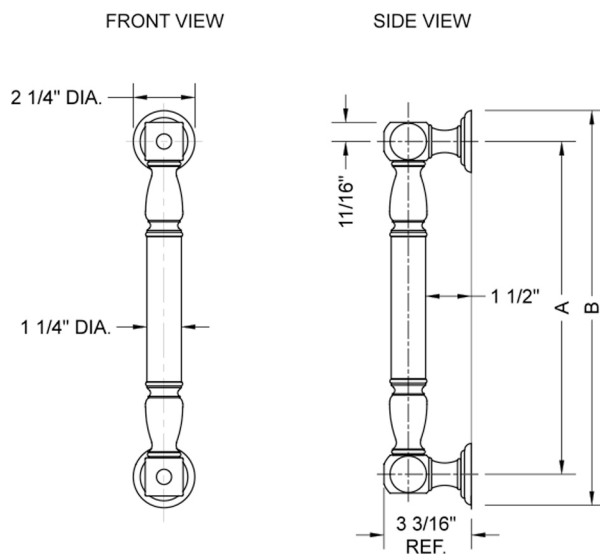

16" G20 Straight Grab Bar

Model #: G20-16-

FEATURES:

- ADA compliant when properly installed
- All brass construction, fully polished & plated
- All grab bars can be custom sized. Contact JACLO for pricing & availability
- Optional handshower sliders and toilet paper/wash cloth holders can be added only upon initial order
- Grab bars over 32" REQUIRE a middle post

SPECIFICATION DRAWING:

BRASS LUXURY GRAB BAR			
PART. #	DESCRIPTION	A	B
G20-12-XX	12" CENTER TO CENTER	12"	14 1/4"
G20-16-XX	16" CENTER TO CENTER	16"	18 1/4"
G20-18-XX	18" CENTER TO CENTER	18"	20 1/4"
G20-24-XX	24" CENTER TO CENTER	24"	26 1/4"
G20-32-XX	32" CENTER TO CENTER	32"	34 1/4"
*NOTE: GRAB BARS OVER 32" REQUIRE A MIDDLE POST			
G20-36-XX	36" CENTER TO CENTER	36"	38 1/4"
G20-42-XX	42" CENTER TO CENTER	42"	44 1/4"
G20-48-XX	48" CENTER TO CENTER	48"	50 1/4"
G20-60-XX	60" CENTER TO CENTER	60"	62 1/4"