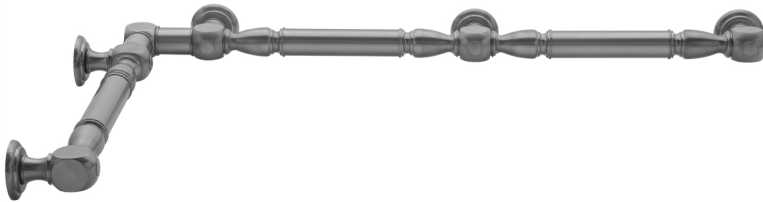

G20 16" x 36" Inside Corner Grab Bar

Model #: G20-16-36-IC-

FEATURES:

- ADA compliant when properly installed
- All brass construction, fully polished & plated
- All grab bars can be custom sized. Contact JACLO for pricing & availability
- Optional handshower sliders and toilet paper/wash cloth holders can be added only upon initial order
- Grab bars over 32" REQUIRE a middle post

AVAILABLE FINISHES:

Polished Chrome (PCH)	Satin Chrome (SC)	Bronze Umber (BU)
Satin Nickel (SN)	Pewter (PEW)	Caramel Bronze (CB)
Polished Nickel (PN)	Antique Brass (AB)	Antique Copper (ACU)
Oil-Rubbed Bronze (ORB)	Polished Brass (PB)	Polished Copper (PCU)
Vintage Bronze (VB)	Satin Brass (SB)	Matte Black (MBK)
Satin Gold (SG)	Polished Gold (PG)	Black Nickel (BKN)
Bombay Gold (BG)	Jewelers Gold (JG)	Europa Bronze (EB)
White (WH)	Sedona Beige (SDB)	Tristan Brass (TB)
Unlacquered Brass (ULB)	Satin Cooper (SCU)	

SPECIFICATION DRAWING:

BRASS LUXURY GRAB BAR							
PART. #	DESCRIPTION	A	B	PART. #	DESCRIPTION	A	B
G20-12-12-IC	CENTER OF POST	12"	12"	G20-24-36-IC	CENTER OF POST	24"	36"
G20-12-16-IC	CENTER OF POST	12"	16"	G20-24-48-IC	CENTER OF POST	24"	48"
G20-12-24-IC	CENTER OF POST	12"	24"	G20-24-60-IC	CENTER OF POST	24"	60"
G20-12-32-IC	CENTER OF POST	12"	32"				
				G20-32-32-IC	CENTER OF POST	32"	32"
G20-12-36-IC	CENTER OF POST	12"	36"	G20-32-36-IC	CENTER OF POST	32"	36"
G20-12-48-IC	CENTER OF POST	12"	48"	G20-32-48-IC	CENTER OF POST	32"	48"
G20-12-60-IC	CENTER OF POST	12"	60"	G20-32-60-IC	CENTER OF POST	32"	60"
G20-16-16-IC	CENTER OF POST	16"	16"	G20-36-36-IC	CENTER OF POST	36"	36"
G20-16-24-IC	CENTER OF POST	16"	24"	G20-36-48-IC	CENTER OF POST	36"	48"
G20-16-32-IC	CENTER OF POST	16"	32"	G20-36-60-IC	CENTER OF POST	36"	60"
G20-16-36-IC	CENTER OF POST	16"	36"	G20-48-48-IC	CENTER OF POST	48"	48"
G20-16-48-IC	CENTER OF POST	16"	48"	G20-48-60-IC	CENTER OF POST	48"	60"
G20-16-60-IC	CENTER OF POST	16"	60"				
G20-24-24-IC	CENTER OF POST	24"	24"				
G20-24-32-IC	CENTER OF POST	24"	32"				