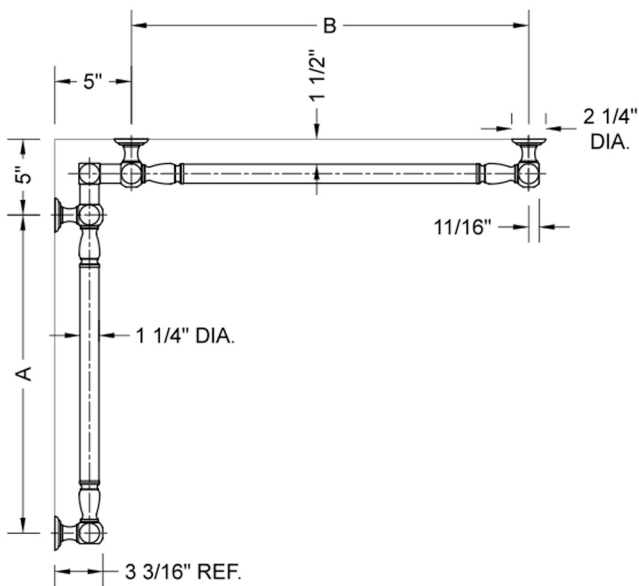

G20 16" x 36" Inside Corner Grab Bar

Model #: G20-16-36-IC-

FEATURES:

- ADA compliant when properly installed
- All brass construction, fully polished & plated
- All grab bars can be custom sized. Contact JACLO for pricing & availability
- Optional handshower sliders and toilet paper/wash cloth holders can be added only upon initial order
- Grab bars over 32" REQUIRE a middle post

SPECIFICATION DRAWING:

BRASS LUXURY GRAB BAR							
PART. #	DESCRIPTION	A	B	PART. #	DESCRIPTION	A	B
G20-12-12-IC	CENTER OF POST	12"	12"	G20-24-36-IC	CENTER OF POST	24"	36"
G20-12-16-IC	CENTER OF POST	12"	16"	G20-24-48-IC	CENTER OF POST	24"	48"
G20-12-24-IC	CENTER OF POST	12"	24"	G20-24-60-IC	CENTER OF POST	24"	60"
G20-12-32-IC	CENTER OF POST	12"	32"				
				G20-32-32-IC	CENTER OF POST	32"	32"
G20-12-36-IC	CENTER OF POST	12"	36"	G20-32-36-IC	CENTER OF POST	32"	36"
G20-12-48-IC	CENTER OF POST	12"	48"	G20-32-48-IC	CENTER OF POST	32"	48"
G20-12-60-IC	CENTER OF POST	12"	60"	G20-32-60-IC	CENTER OF POST	32"	60"
G20-16-16-IC	CENTER OF POST	16"	16"	G20-36-36-IC	CENTER OF POST	36"	36"
G20-16-24-IC	CENTER OF POST	16"	24"	G20-36-48-IC	CENTER OF POST	36"	48"
G20-16-32-IC	CENTER OF POST	16"	32"	G20-36-60-IC	CENTER OF POST	36"	60"
G20-16-36-IC	CENTER OF POST	16"	36"	G20-48-48-IC	CENTER OF POST	48"	48"
G20-16-48-IC	CENTER OF POST	16"	48"	G20-48-60-IC	CENTER OF POST	48"	60"
G20-16-60-IC	CENTER OF POST	16"	60"				
G20-24-24-IC	CENTER OF POST	24"	24"				
G20-24-32-IC	CENTER OF POST	24"	32"				