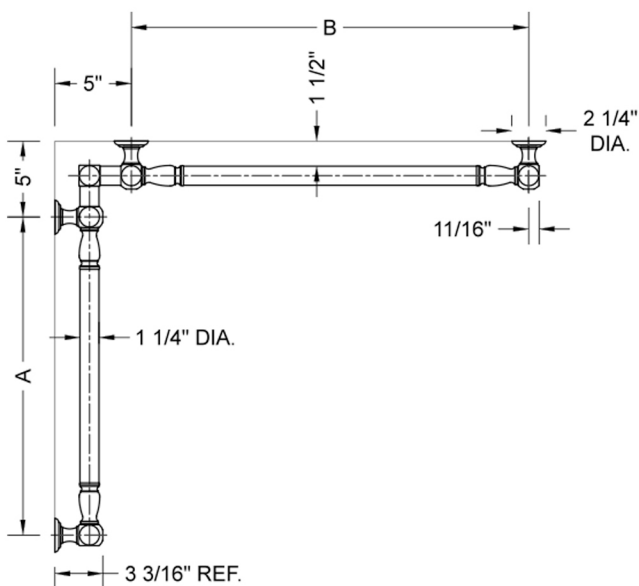

G20 16" x 32" Inside Corner Grab Bar

Model #: G20-16-32-IC-

FEATURES:

- ADA compliant when properly installed
- All brass construction, fully polished & plated
- All grab bars can be custom sized. Contact JACLO for pricing & availability
- Optional handshower sliders and toilet paper/wash cloth holders can be added only upon initial order
- Grab bars over 32" REQUIRE a middle post

SPECIFICATION DRAWING:

BRASS LUXURY GRAB BAR							
PART. #	DESCRIPTION	A	B	PART. #	DESCRIPTION	A	B
G20-12-12-IC	CENTER OF POST	12"	12"	G20-24-36-IC	CENTER OF POST	24"	36"
G20-12-16-IC	CENTER OF POST	12"	16"	G20-24-48-IC	CENTER OF POST	24"	48"
G20-12-24-IC	CENTER OF POST	12"	24"	G20-24-60-IC	CENTER OF POST	24"	60"
G20-12-32-IC	CENTER OF POST	12"	32"				
				G20-32-32-IC	CENTER OF POST	32"	32"
G20-12-36-IC	CENTER OF POST	12"	36"	G20-32-36-IC	CENTER OF POST	32"	36"
G20-12-48-IC	CENTER OF POST	12"	48"	G20-32-48-IC	CENTER OF POST	32"	48"
G20-12-60-IC	CENTER OF POST	12"	60"	G20-32-60-IC	CENTER OF POST	32"	60"
G20-16-16-IC	CENTER OF POST	16"	16"	G20-36-36-IC	CENTER OF POST	36"	36"
G20-16-24-IC	CENTER OF POST	16"	24"	G20-36-48-IC	CENTER OF POST	36"	48"
G20-16-32-IC	CENTER OF POST	16"	32"	G20-36-60-IC	CENTER OF POST	36"	60"
G20-16-36-IC	CENTER OF POST	16"	36"	G20-48-48-IC	CENTER OF POST	48"	48"
G20-16-48-IC	CENTER OF POST	16"	48"	G20-48-60-IC	CENTER OF POST	48"	60"
G20-16-60-IC	CENTER OF POST	16"	60"				
G20-24-24-IC	CENTER OF POST	24"	24"	G20-60-60-IC	CENTER OF POST	60"	60"
G20-24-32-IC	CENTER OF POST	24"	32"				