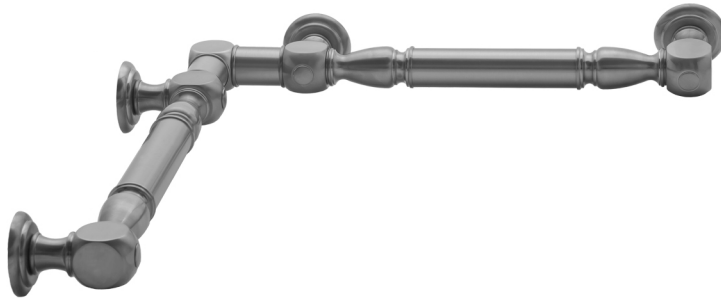

G20 16" x 32" Inside Corner Grab Bar

Model #: G20-16-32-IC-

FEATURES:

- ADA compliant when properly installed
- All brass construction, fully polished & plated
- All grab bars can be custom sized. Contact JACLO for pricing & availability
- Optional handshower sliders and toilet paper/wash cloth holders can be added only upon initial order
- Grab bars over 32" REQUIRE a middle post

SPECIFICATION DRAWING:

BRASS LUXURY GRAB BAR							
PART. #	DESCRIPTION	A	B	PART. #	DESCRIPTION	A	B
G20-12-12-IC	CENTER OF POST	12"	12"	G20-24-36-IC	CENTER OF POST	24"	36"
G20-12-16-IC	CENTER OF POST	12"	16"	G20-24-48-IC	CENTER OF POST	24"	48"
G20-12-24-IC	CENTER OF POST	12"	24"	G20-24-60-IC	CENTER OF POST	24"	60"
G20-12-32-IC	CENTER OF POST	12"	32"				
				G20-32-32-IC	CENTER OF POST	32"	32"
G20-12-36-IC	CENTER OF POST	12"	36"	G20-32-36-IC	CENTER OF POST	32"	36"
G20-12-48-IC	CENTER OF POST	12"	48"	G20-32-48-IC	CENTER OF POST	32"	48"
G20-12-60-IC	CENTER OF POST	12"	60"	G20-32-60-IC	CENTER OF POST	32"	60"
G20-16-16-IC	CENTER OF POST	16"	16"	G20-36-36-IC	CENTER OF POST	36"	36"
G20-16-24-IC	CENTER OF POST	16"	24"	G20-36-48-IC	CENTER OF POST	36"	48"
G20-16-32-IC	CENTER OF POST	16"	32"	G20-36-60-IC	CENTER OF POST	36"	60"
G20-16-36-IC	CENTER OF POST	16"	36"	G20-48-48-IC	CENTER OF POST	48"	48"
G20-16-48-IC	CENTER OF POST	16"	48"	G20-48-60-IC	CENTER OF POST	48"	60"
G20-16-60-IC	CENTER OF POST	16"	60"				
G20-24-24-IC	CENTER OF POST	24"	24"	G20-60-60-IC	CENTER OF POST	60"	60"
G20-24-32-IC	CENTER OF POST	24"	32"				