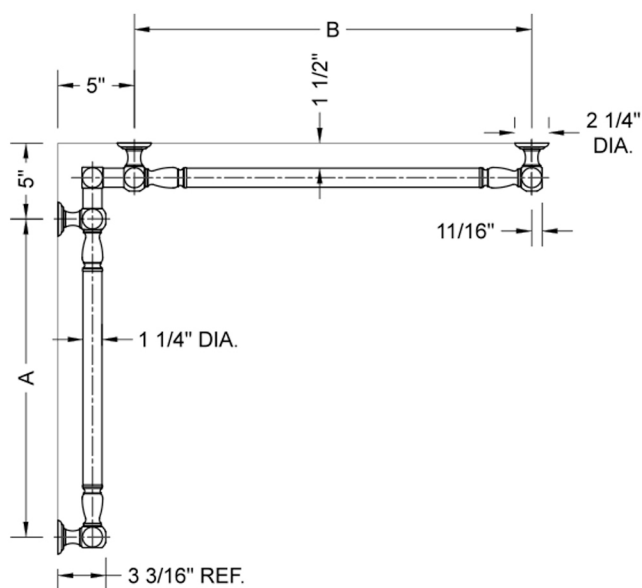

## G20 16" x 24" Inside Corner Grab Bar

Model #: G20-16-24-IC-

### FEATURES:

- ADA compliant when properly installed
- All brass construction, fully polished & plated
- All grab bars can be custom sized. Contact JACLO for pricing & availability
- Optional handshower sliders and toilet paper/wash cloth holders can be added only upon initial order
- Grab bars over 32" REQUIRE a middle post

### SPECIFICATION DRAWING:

BRASS LUXURY GRAB BAR							
PART. #	DESCRIPTION	A	B	PART. #	DESCRIPTION	A	B
G20-12-12-IC	CENTER OF POST	12"	12"	G20-24-36-IC	CENTER OF POST	24"	36"
G20-12-16-IC	CENTER OF POST	12"	16"	G20-24-48-IC	CENTER OF POST	24"	48"
G20-12-24-IC	CENTER OF POST	12"	24"	G20-24-60-IC	CENTER OF POST	24"	60"
G20-12-32-IC	CENTER OF POST	12"	32"				
				G20-32-32-IC	CENTER OF POST	32"	32"
G20-12-36-IC	CENTER OF POST	12"	36"	G20-32-36-IC	CENTER OF POST	32"	36"
G20-12-48-IC	CENTER OF POST	12"	48"	G20-32-48-IC	CENTER OF POST	32"	48"
G20-12-60-IC	CENTER OF POST	12"	60"	G20-32-60-IC	CENTER OF POST	32"	60"
G20-16-16-IC	CENTER OF POST	16"	16"	G20-36-36-IC	CENTER OF POST	36"	36"
G20-16-24-IC	CENTER OF POST	16"	24"	G20-36-48-IC	CENTER OF POST	36"	48"
G20-16-32-IC	CENTER OF POST	16"	32"	G20-36-60-IC	CENTER OF POST	36"	60"
G20-16-36-IC	CENTER OF POST	16"	36"	G20-48-48-IC	CENTER OF POST	48"	48"
G20-16-48-IC	CENTER OF POST	16"	48"	G20-48-60-IC	CENTER OF POST	48"	60"
G20-16-60-IC	CENTER OF POST	16"	60"				
G20-24-24-IC	CENTER OF POST	24"	24"	G20-60-60-IC	CENTER OF POST	60"	60"
G20-24-32-IC	CENTER OF POST	24"	32"				