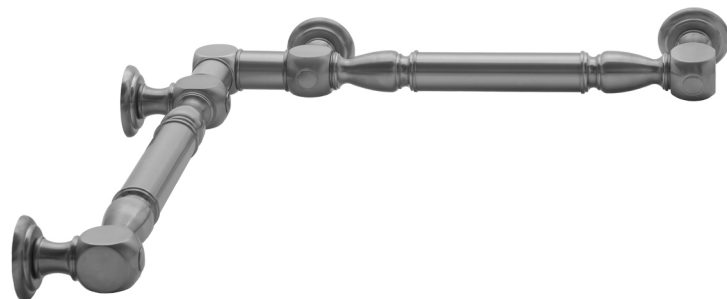

## G20 16" x 24" Inside Corner Grab Bar

Model #: G20-16-24-IC-

### FEATURES:

- ADA compliant when properly installed
- All brass construction, fully polished & plated
- All grab bars can be custom sized. Contact JACLO for pricing & availability
- Optional handshower sliders and toilet paper/wash cloth holders can be added only upon initial order
- Grab bars over 32" REQUIRE a middle post

### SPECIFICATION DRAWING:

BRASS LUXURY GRAB BAR							
PART. #	DESCRIPTION	A	B	PART. #	DESCRIPTION	A	B
G20-12-12-IC	CENTER OF POST	12"	12"	G20-24-36-IC	CENTER OF POST	24"	36"
G20-12-16-IC	CENTER OF POST	12"	16"	G20-24-48-IC	CENTER OF POST	24"	48"
G20-12-24-IC	CENTER OF POST	12"	24"	G20-24-60-IC	CENTER OF POST	24"	60"
G20-12-32-IC	CENTER OF POST	12"	32"				
				G20-32-32-IC	CENTER OF POST	32"	32"
G20-12-36-IC	CENTER OF POST	12"	36"	G20-32-36-IC	CENTER OF POST	32"	36"
G20-12-48-IC	CENTER OF POST	12"	48"	G20-32-48-IC	CENTER OF POST	32"	48"
G20-12-60-IC	CENTER OF POST	12"	60"	G20-32-60-IC	CENTER OF POST	32"	60"
G20-16-16-IC	CENTER OF POST	16"	16"	G20-36-36-IC	CENTER OF POST	36"	36"
G20-16-24-IC	CENTER OF POST	16"	24"	G20-36-48-IC	CENTER OF POST	36"	48"
G20-16-32-IC	CENTER OF POST	16"	32"	G20-36-60-IC	CENTER OF POST	36"	60"
G20-16-36-IC	CENTER OF POST	16"	36"	G20-48-48-IC	CENTER OF POST	48"	48"
G20-16-48-IC	CENTER OF POST	16"	48"	G20-48-60-IC	CENTER OF POST	48"	60"
G20-16-60-IC	CENTER OF POST	16"	60"				
G20-24-24-IC	CENTER OF POST	24"	24"	G20-60-60-IC	CENTER OF POST	60"	60"
G20-24-32-IC	CENTER OF POST	24"	32"				