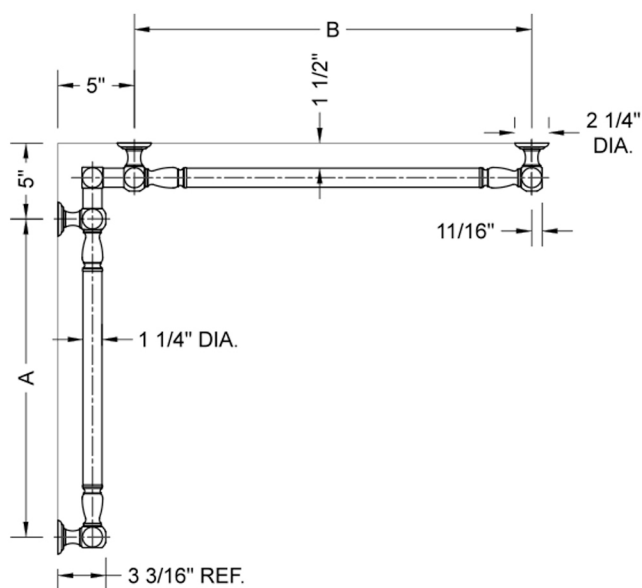

G20 12" x 60" Inside Corner Grab Bar

Model #: G20-12-60-IC-

FEATURES:

- ADA compliant when properly installed
- All brass construction, fully polished & plated
- All grab bars can be custom sized. Contact JACLO for pricing & availability
- Optional handshower sliders and toilet paper/wash cloth holders can be added only upon initial order
- Grab bars over 32" REQUIRE a middle post

SPECIFICATION DRAWING:

BRASS LUXURY GRAB BAR							
PART. #	DESCRIPTION	A	B	PART. #	DESCRIPTION	A	B
G20-12-12-IC	CENTER OF POST	12"	12"	G20-24-36-IC	CENTER OF POST	24"	36"
G20-12-16-IC	CENTER OF POST	12"	16"	G20-24-48-IC	CENTER OF POST	24"	48"
G20-12-24-IC	CENTER OF POST	12"	24"	G20-24-60-IC	CENTER OF POST	24"	60"
G20-12-32-IC	CENTER OF POST	12"	32"				
				G20-32-32-IC	CENTER OF POST	32"	32"
G20-12-36-IC	CENTER OF POST	12"	36"	G20-32-36-IC	CENTER OF POST	32"	36"
G20-12-48-IC	CENTER OF POST	12"	48"	G20-32-48-IC	CENTER OF POST	32"	48"
G20-12-60-IC	CENTER OF POST	12"	60"	G20-32-60-IC	CENTER OF POST	32"	60"
G20-16-16-IC	CENTER OF POST	16"	16"	G20-36-36-IC	CENTER OF POST	36"	36"
G20-16-24-IC	CENTER OF POST	16"	24"	G20-36-48-IC	CENTER OF POST	36"	48"
G20-16-32-IC	CENTER OF POST	16"	32"	G20-36-60-IC	CENTER OF POST	36"	60"
G20-16-36-IC	CENTER OF POST	16"	36"	G20-48-48-IC	CENTER OF POST	48"	48"
G20-16-48-IC	CENTER OF POST	16"	48"	G20-48-60-IC	CENTER OF POST	48"	60"
G20-16-60-IC	CENTER OF POST	16"	60"				
G20-24-24-IC	CENTER OF POST	24"	24"	G20-60-60-IC	CENTER OF POST	60"	60"
G20-24-32-IC	CENTER OF POST	24"	32"				