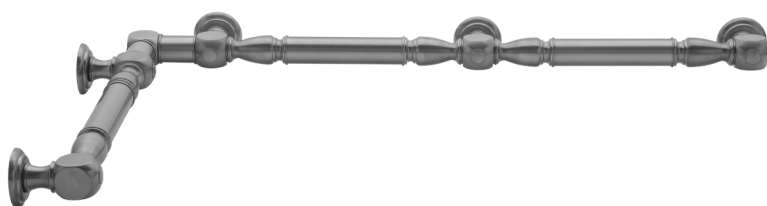

G20 12" x 60" Inside Corner Grab Bar

Model #: G20-12-60-IC-

FEATURES:

- ADA compliant when properly installed
- All brass construction, fully polished & plated
- All grab bars can be custom sized. Contact JACLO for pricing & availability
- Optional handshower sliders and toilet paper/wash cloth holders can be added only upon initial order
- Grab bars over 32" REQUIRE a middle post

AVAILABLE FINISHES:

Polished Chrome (PCH)	Satin Chrome (SC)	Bronze Umber (BU)
Satin Nickel (SN)	Pewter (PEW)	Caramel Bronze (CB)
Polished Nickel (PN)	Antique Brass (AB)	Antique Copper (ACU)
Oil-Rubbed Bronze (ORB)	Polished Brass (PB)	Polished Copper (PCU)
Vintage Bronze (VB)	Satin Brass (SB)	Matte Black (MBK)
Satin Gold (SG)	Polished Gold (PG)	Black Nickel (BKN)
Bombay Gold (BG)	Jewelers Gold (JG)	Europa Bronze (EB)
White (WH)	Sedona Beige (SDB)	Tristan Brass (TB)
Unlacquered Brass (ULB)	Satin Cooper (SCU)	