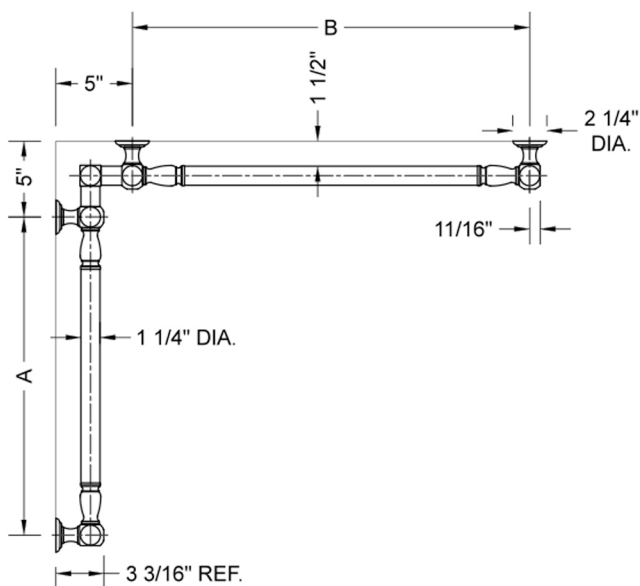

## G20 12" x 48" Inside Corner Grab Bar

**Model #: G20-12-48-IC-**

### FEATURES:

- ADA compliant when properly installed
- All brass construction, fully polished & plated
- All grab bars can be custom sized. Contact JACLO for pricing & availability
- Optional handshower sliders and toilet paper/wash cloth holders can be added only upon initial order
- Grab bars over 32" REQUIRE a middle post

### SPECIFICATION DRAWING:

BRASS LUXURY GRAB BAR							
PART. #	DESCRIPTION	A	B	PART. #	DESCRIPTION	A	B
G20-12-12-IC	CENTER OF POST	12"	12"	G20-24-36-IC	CENTER OF POST	24"	36"
G20-12-16-IC	CENTER OF POST	12"	16"	G20-24-48-IC	CENTER OF POST	24"	48"
G20-12-24-IC	CENTER OF POST	12"	24"	G20-24-60-IC	CENTER OF POST	24"	60"
G20-12-32-IC	CENTER OF POST	12"	32"				
				G20-32-32-IC	CENTER OF POST	32"	32"
G20-12-36-IC	CENTER OF POST	12"	36"	G20-32-36-IC	CENTER OF POST	32"	36"
G20-12-48-IC	CENTER OF POST	12"	48"	G20-32-48-IC	CENTER OF POST	32"	48"
G20-12-60-IC	CENTER OF POST	12"	60"	G20-32-60-IC	CENTER OF POST	32"	60"
G20-16-16-IC	CENTER OF POST	16"	16"	G20-36-36-IC	CENTER OF POST	36"	36"
G20-16-24-IC	CENTER OF POST	16"	24"	G20-36-48-IC	CENTER OF POST	36"	48"
G20-16-32-IC	CENTER OF POST	16"	32"	G20-36-60-IC	CENTER OF POST	36"	60"
G20-16-36-IC	CENTER OF POST	16"	36"	G20-48-48-IC	CENTER OF POST	48"	48"
G20-16-48-IC	CENTER OF POST	16"	48"	G20-48-60-IC	CENTER OF POST	48"	60"
G20-16-60-IC	CENTER OF POST	16"	60"				
G20-24-24-IC	CENTER OF POST	24"	24"	G20-60-60-IC	CENTER OF POST	60"	60"
G20-24-32-IC	CENTER OF POST	24"	32"				