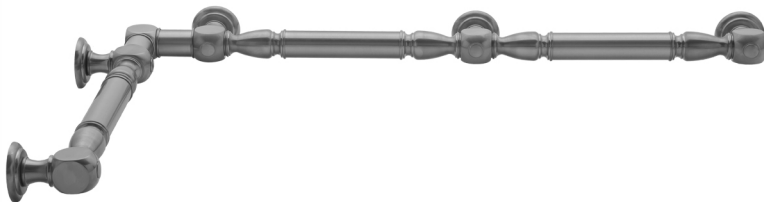

## G20 12" x 48" Inside Corner Grab Bar

**Model #: G20-12-48-IC-**

### FEATURES:

- ADA compliant when properly installed
- All brass construction, fully polished & plated
- All grab bars can be custom sized. Contact JACLO for pricing & availability
- Optional handshower sliders and toilet paper/wash cloth holders can be added only upon initial order
- Grab bars over 32" REQUIRE a middle post

### SPECIFICATION DRAWING:

BRASS LUXURY GRAB BAR							
PART. #	DESCRIPTION	A	B	PART. #	DESCRIPTION	A	B
G20-12-12-IC	CENTER OF POST	12"	12"	G20-24-36-IC	CENTER OF POST	24"	36"
G20-12-16-IC	CENTER OF POST	12"	16"	G20-24-48-IC	CENTER OF POST	24"	48"
G20-12-24-IC	CENTER OF POST	12"	24"	G20-24-60-IC	CENTER OF POST	24"	60"
G20-12-32-IC	CENTER OF POST	12"	32"				
				G20-32-32-IC	CENTER OF POST	32"	32"
G20-12-36-IC	CENTER OF POST	12"	36"	G20-32-36-IC	CENTER OF POST	32"	36"
G20-12-48-IC	CENTER OF POST	12"	48"	G20-32-48-IC	CENTER OF POST	32"	48"
G20-12-60-IC	CENTER OF POST	12"	60"	G20-32-60-IC	CENTER OF POST	32"	60"
G20-16-16-IC	CENTER OF POST	16"	16"	G20-36-36-IC	CENTER OF POST	36"	36"
G20-16-24-IC	CENTER OF POST	16"	24"	G20-36-48-IC	CENTER OF POST	36"	48"
G20-16-32-IC	CENTER OF POST	16"	32"	G20-36-60-IC	CENTER OF POST	36"	60"
G20-16-36-IC	CENTER OF POST	16"	36"	G20-48-48-IC	CENTER OF POST	48"	48"
G20-16-48-IC	CENTER OF POST	16"	48"	G20-48-60-IC	CENTER OF POST	48"	60"
G20-16-60-IC	CENTER OF POST	16"	60"				
G20-24-24-IC	CENTER OF POST	24"	24"	G20-60-60-IC	CENTER OF POST	60"	60"
G20-24-32-IC	CENTER OF POST	24"	32"				