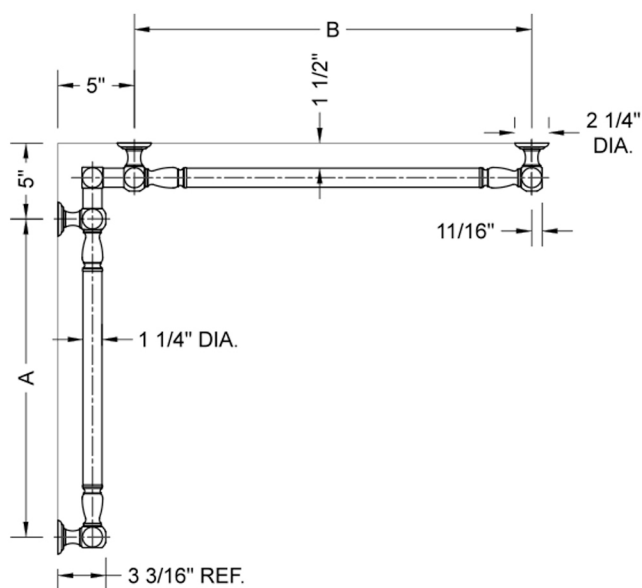

## G20 12" x 36" Inside Corner Grab Bar

Model #: G20-12-36-IC-

### FEATURES:

- ADA compliant when properly installed
- All brass construction, fully polished & plated
- All grab bars can be custom sized. Contact JACLO for pricing & availability
- Optional handshower sliders and toilet paper/wash cloth holders can be added only upon initial order
- Grab bars over 32" REQUIRE a middle post

### SPECIFICATION DRAWING:

BRASS LUXURY GRAB BAR							
PART. #	DESCRIPTION	A	B	PART. #	DESCRIPTION	A	B
G20-12-12-IC	CENTER OF POST	12"	12"	G20-24-36-IC	CENTER OF POST	24"	36"
G20-12-16-IC	CENTER OF POST	12"	16"	G20-24-48-IC	CENTER OF POST	24"	48"
G20-12-24-IC	CENTER OF POST	12"	24"	G20-24-60-IC	CENTER OF POST	24"	60"
G20-12-32-IC	CENTER OF POST	12"	32"				
G20-12-36-IC	CENTER OF POST	12"	36"	G20-32-32-IC	CENTER OF POST	32"	32"
G20-12-48-IC	CENTER OF POST	12"	48"	G20-32-36-IC	CENTER OF POST	32"	36"
G20-12-60-IC	CENTER OF POST	12"	60"	G20-32-48-IC	CENTER OF POST	32"	48"
				G20-32-60-IC	CENTER OF POST	32"	60"
G20-16-16-IC	CENTER OF POST	16"	16"				
G20-16-24-IC	CENTER OF POST	16"	24"	G20-36-36-IC	CENTER OF POST	36"	36"
G20-16-32-IC	CENTER OF POST	16"	32"	G20-36-48-IC	CENTER OF POST	36"	48"
				G20-36-60-IC	CENTER OF POST	36"	60"
G20-16-36-IC	CENTER OF POST	16"	36"				
G20-16-48-IC	CENTER OF POST	16"	48"	G20-48-48-IC	CENTER OF POST	48"	48"
G20-16-60-IC	CENTER OF POST	16"	60"	G20-48-60-IC	CENTER OF POST	48"	60"
G20-24-24-IC	CENTER OF POST	24"	24"				
G20-24-32-IC	CENTER OF POST	24"	32"	G20-60-60-IC	CENTER OF POST	60"	60"