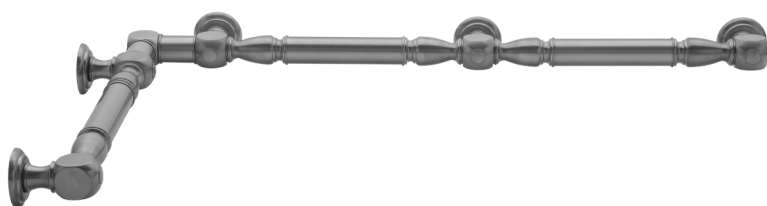

## G20 12" x 36" Inside Corner Grab Bar

Model #: G20-12-36-IC-

### FEATURES:

- ADA compliant when properly installed
- All brass construction, fully polished & plated
- All grab bars can be custom sized. Contact JACLO for pricing & availability
- Optional handshower sliders and toilet paper/wash cloth holders can be added only upon initial order
- Grab bars over 32" REQUIRE a middle post

### SPECIFICATION DRAWING:

BRASS LUXURY GRAB BAR							
PART. #	DESCRIPTION	A	B	PART. #	DESCRIPTION	A	B
G20-12-12-IC	CENTER OF POST	12"	12"	G20-24-36-IC	CENTER OF POST	24"	36"
G20-12-16-IC	CENTER OF POST	12"	16"	G20-24-48-IC	CENTER OF POST	24"	48"
G20-12-24-IC	CENTER OF POST	12"	24"	G20-24-60-IC	CENTER OF POST	24"	60"
G20-12-32-IC	CENTER OF POST	12"	32"				
G20-12-36-IC	CENTER OF POST	12"	36"	G20-32-32-IC	CENTER OF POST	32"	32"
G20-12-48-IC	CENTER OF POST	12"	48"	G20-32-36-IC	CENTER OF POST	32"	36"
G20-12-60-IC	CENTER OF POST	12"	60"	G20-32-48-IC	CENTER OF POST	32"	48"
				G20-32-60-IC	CENTER OF POST	32"	60"
G20-16-16-IC	CENTER OF POST	16"	16"				
G20-16-24-IC	CENTER OF POST	16"	24"	G20-36-36-IC	CENTER OF POST	36"	36"
G20-16-32-IC	CENTER OF POST	16"	32"	G20-36-48-IC	CENTER OF POST	36"	48"
				G20-36-60-IC	CENTER OF POST	36"	60"
G20-16-36-IC	CENTER OF POST	16"	36"				
G20-16-48-IC	CENTER OF POST	16"	48"	G20-48-48-IC	CENTER OF POST	48"	48"
G20-16-60-IC	CENTER OF POST	16"	60"	G20-48-60-IC	CENTER OF POST	48"	60"
G20-24-24-IC	CENTER OF POST	24"	24"				
G20-24-32-IC	CENTER OF POST	24"	32"	G20-60-60-IC	CENTER OF POST	60"	60"